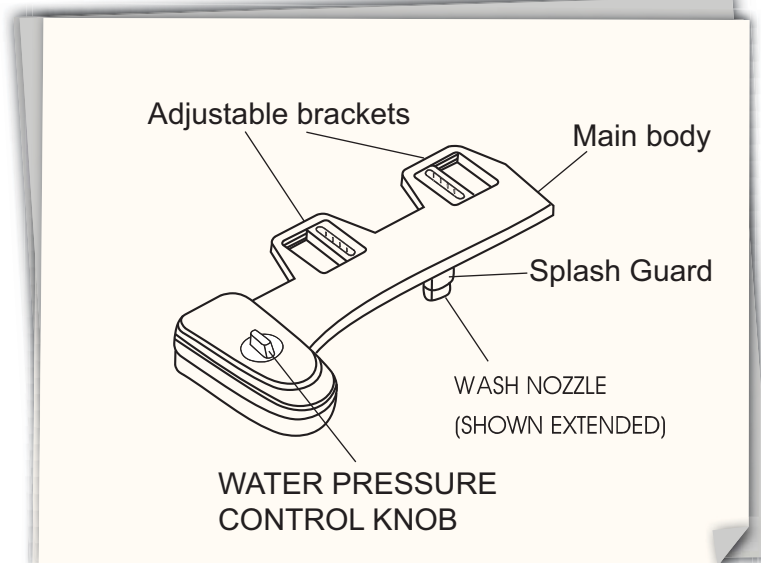

BIO BIDET® BBC-70

Functions and Characteristics

- Ambient Temperature bidet model
- Ingenious splash guard
- Continuous Controlled Water Stream
- No electricity or battery required
- Connects directly to fresh water line
- Adjustable brackets
- Adjustable Pressure Control
- Quality Silver Brass Part
- Universal T valve
- Removable nozzle for better hygiene
- Splash Guarded Nozzle
- P.S.P.C (Positive Stepping Pressure Control)
- Double sided body panel