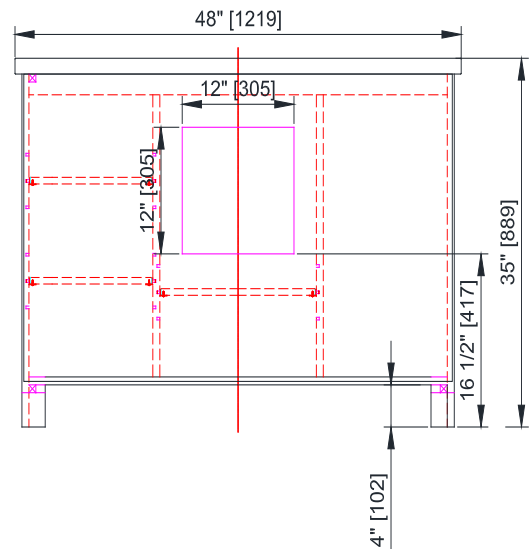

HOME DECORATORS COLLECTION

MD-V48-SF

Stanford 48" Single Bath Vanity

ITEM#:9916500270

MFG#: MD-V48-SF

Measures: inch

DIMENSIONS/DIMENSIONES

Installation Manual