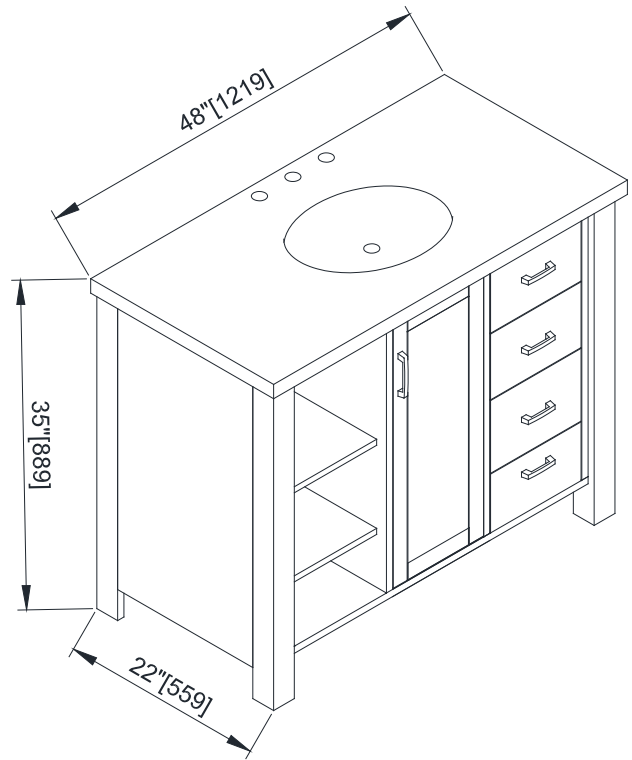

HOME DECORATORS COLLECTION

MD-V48-SF

Stanford 48" Single Bath Vanity

ITEM#:9916500270

MFG#: MD-V48-SF

Measures: inch

DIMENSIONS/DIMENSIONES

Installation Manual

- Carefully read the instructions before starting the installation.
- This vanity should be installed by an experienced plumber.
- Drain pipe and drain trap are not supplied. Connect to an existing drain pipe.