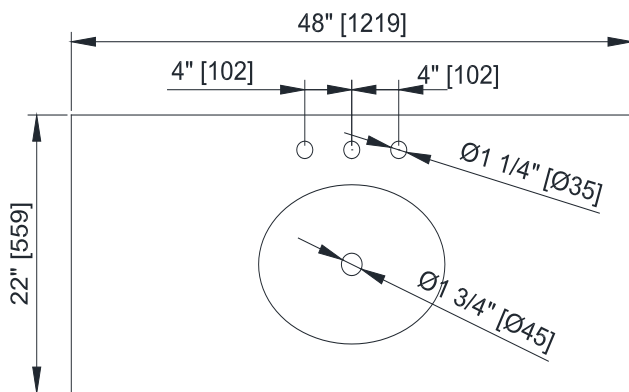

HOME DECORATORS COLLECTION

MD-V48-SF

Stanford 48" Single Bath Vanity

ITEM#:9916500270

MFG#: MD-V48-SF

Measures: inch

DIMENSIONS/DIMENSIONES

Installation Manual