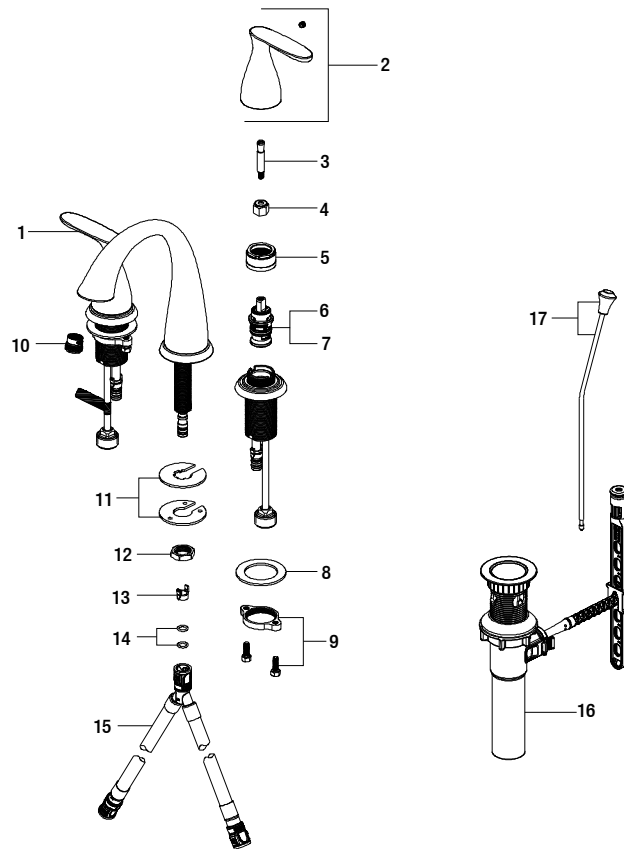

Replacement Parts List

Meansville 8 in. Widespread Faucet in Bronze

| MODEL | SKU # | FINISH |
|----------------|-----------|--------|
| HD67307W-6127D | 306069126 | Bronze |

Many replacement parts can be purchased online or at your local store. Please use the table below to identify the part SKU number needed, go to HOMEDEPOT.COM, and check for online and store availability. If you can't find the part you are looking for, please call 1-855-HD-GLACIER.

| Part | Description | Part # | Internet SKU # | Store SKU # |
|------|-------------------|------------|---------------------------|-------------|
| 1 | Handle assembly H | RP1365327D | | |
| 2 | Handle assembly C | RP1365427D | | |
| 3 | Connector | RP50119 | | |
| 4 | Inverter | RP64044 | 206671349 | |
| 5 | Bonnet nut | RP70193 | 206671342 | |
| 6 | Cartridge H | RP20067 | 301158139 | |
| 7 | Cartridge C | RP20068 | 301158129 | |
| 8 | Washer | RP64147 | | |
| 9 | Nut & Screw | RP56114 | | |

| Part | Description | Part # | Internet SKU # | Store SKU # |
|------|------------------------------|------------|----------------|-------------|
| 10 | Aerator | RP30187 | | |
| 11 | Washer | RP64193 | | |
| 12 | Lock nut | RP56094 | | |
| 13 | Block | RP70421 | | |
| 14 | O-ring | RP60002 | | |
| 15 | Quick connect hose | RP70430 | | |
| 16 | ClickInstall™ drain assembly | RP4022827D | | |
| 17 | Spout | RP4029827D | | |