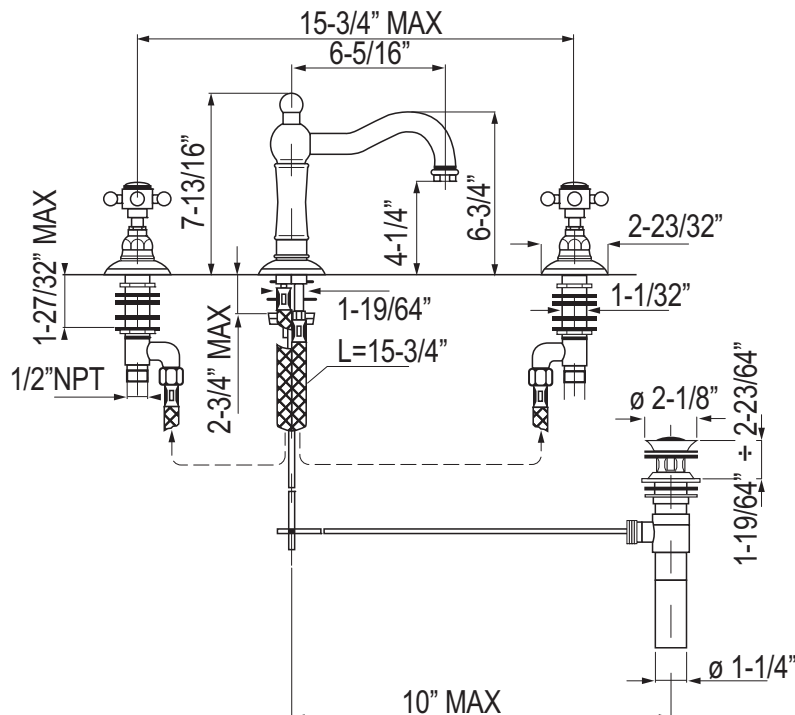

WARRANTY

- Limited Lifetime*
- No Warranty on Tuscan Brass Finish (TCB)

A1409XM

* For CA/V T, place a "-2" at end of model number for code compliant product. (Example A3608LMAPC-2)

Consult your local ROHL showroom for additional information and specifications. For complete warranty details and a list of showrooms, go to www.rohlhome.com.