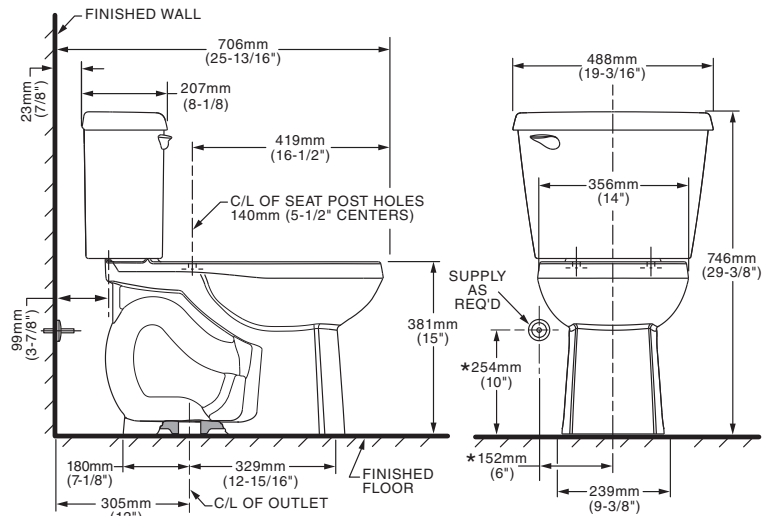

**COLONY® ROUND FRONT 12" ROUGH TOILET**

**221DA.004**

- Vitreous china
- Low consumption (6.0 Lpf/1.6 gpf)
- PowerWash® rim scrubs bowl with each flush
- Includes color match bowl caps
- 2" flush valve
- 2" trapway
- 12" (305mm) rough-in
- Generous 9" x 8" water surface area
- Color matched trip lever is supplied
- 2 year warranty

**3251D.101** Round Front Bowl

**4192A.004** Tank

**Nominal Dimensions:**

756 x 488 x 746mm  
(29-3/4" x 19-3/16" x 29-3/8")

Fixture only, seat and supply sold separately

**Alternative Tank Configurations Available:**

- ASME A112.19.2-2008/CSA B45.1-08 for Vitreous China Fixtures

**NOTES:**

THIS TOILET IS DESIGNED TO ROUGH-IN AT A MINIMUM DIMENSION OF 305MM (12") FROM FINISHED WALL TO C/L OF OUTLET. SUPPLY NOT INCLUDED WITH FIXTURE AND MUST BE ORDERED SEPARATELY. \* DIMENSION SHOWN FOR LOCATION OF SUPPLY IS SUGGESTED.

**To Be Specified:**

- Color:  White  Bone  Linen
- Seat: American Standard #5322.011 "Rise and Shine" solid plastic closed front round seat with cover
- Supply with stop: