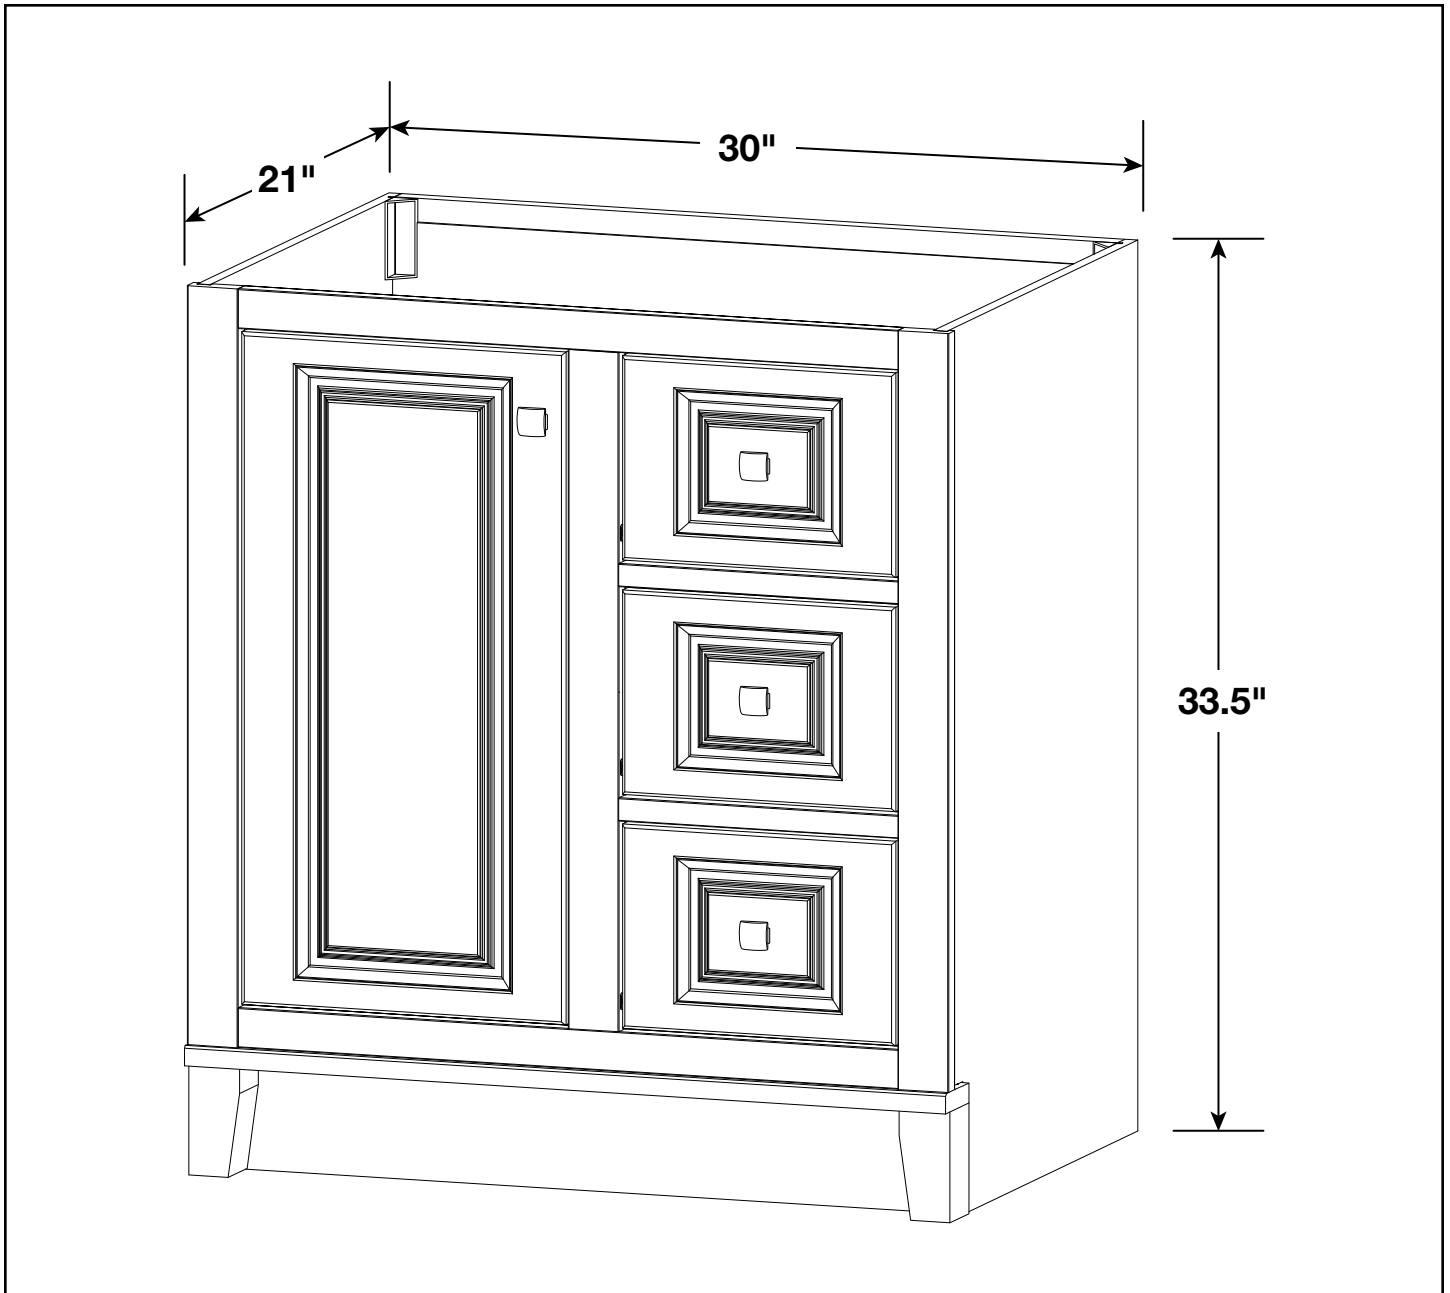

GLACIER BAY®

KINGHURST SERIES - DARK COGNAC

**30" Vanity Cabinet
KHDCOG30D**

The information contained in this drawing is the sole property of RSI Home Products. Any reproduction in part or as a whole without the written permission of RSI Home Products is prohibited.