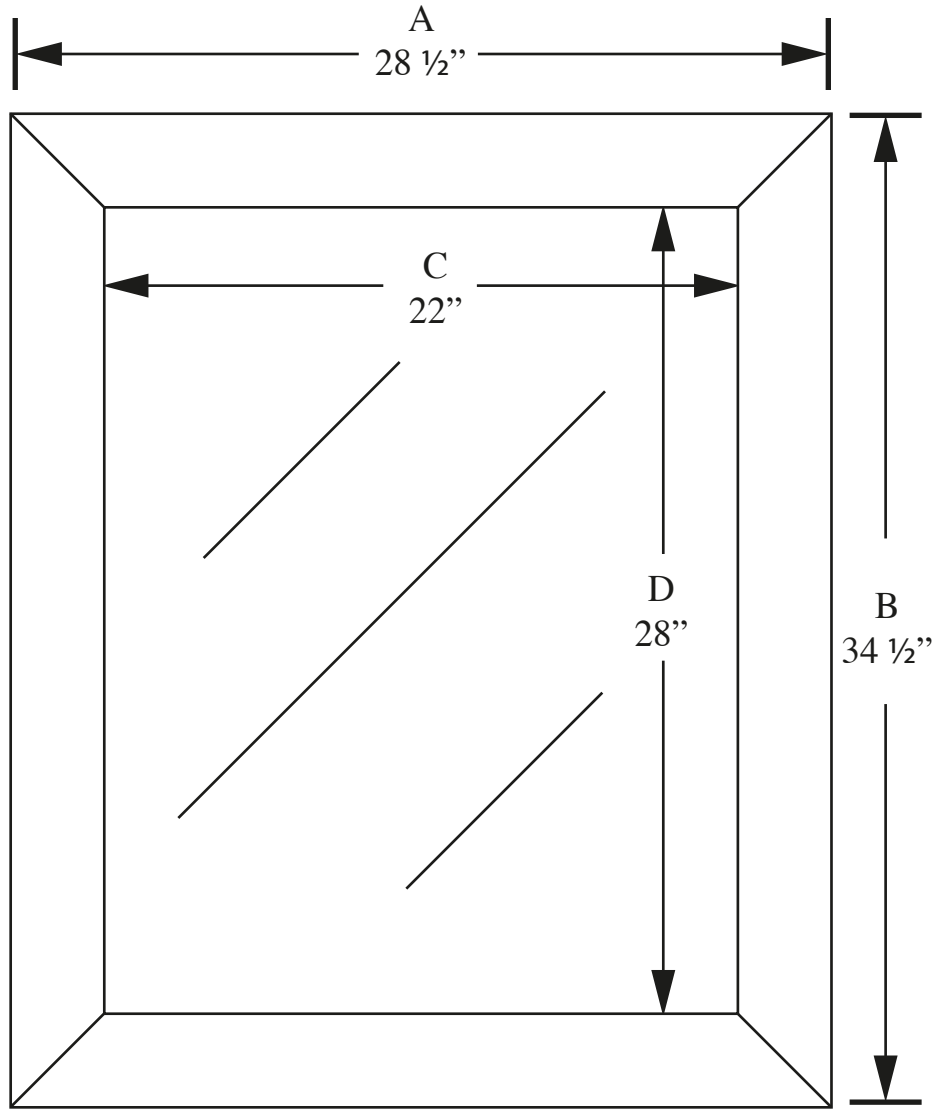

# *Alderton Black and Silver Mirror*

Model #	A	B	C	D
<b>8876</b>	28 1/2" 72 cm	34 1/2" 88 cm	22 " 56 cm	28 " 71 cm