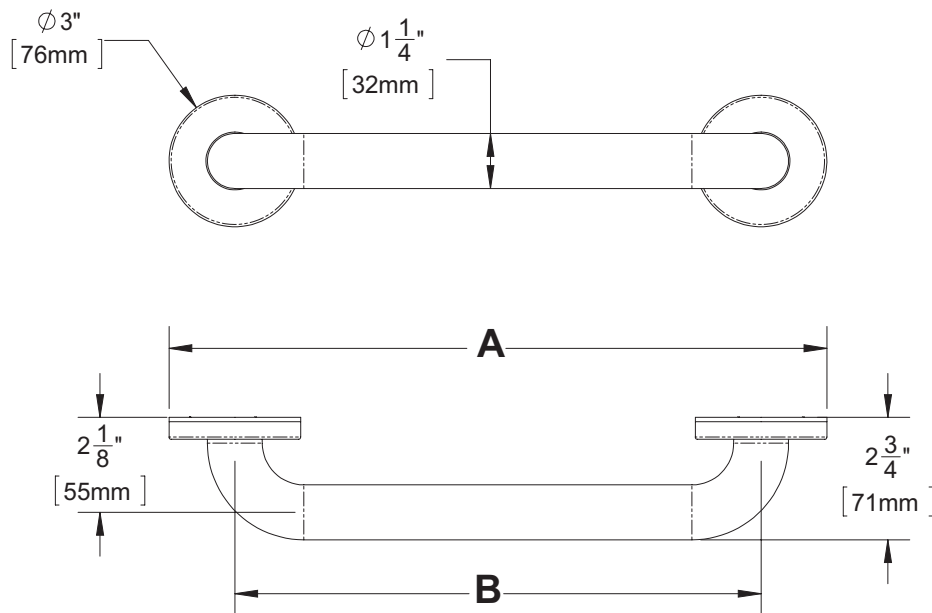

Neo ADA Grab Bars

FEATURES:

- Stainless Steel Construction
- Flexible mounting configuration (horizontal, vertical, diagonal)
- Includes mounting hardware

FINISH:

PC BN

MODELS:

- ☐ SA-1009-24: 24 in. bar
- ☐ SA-1009-36: 36 in. bar
- ☐ SA-1009-48: 48 in. bar

WARRANTY:

- 1 year limited

DIMENSIONS: NOTE: 1. All dimensions are in inches (millimeters) unless otherwise specified and are subject to change without notice.

DIMENSION "A"	
SA-1009-24	27" (686mm)
SA-1009-36	39" (991mm)
SA-1009-48	51" (1295mm)
DIMENSION "B"	
SA-1009-24	24" (610mm)
SA-1009-36	36" (914mm)
SA-1009-48	48" (1219mm)