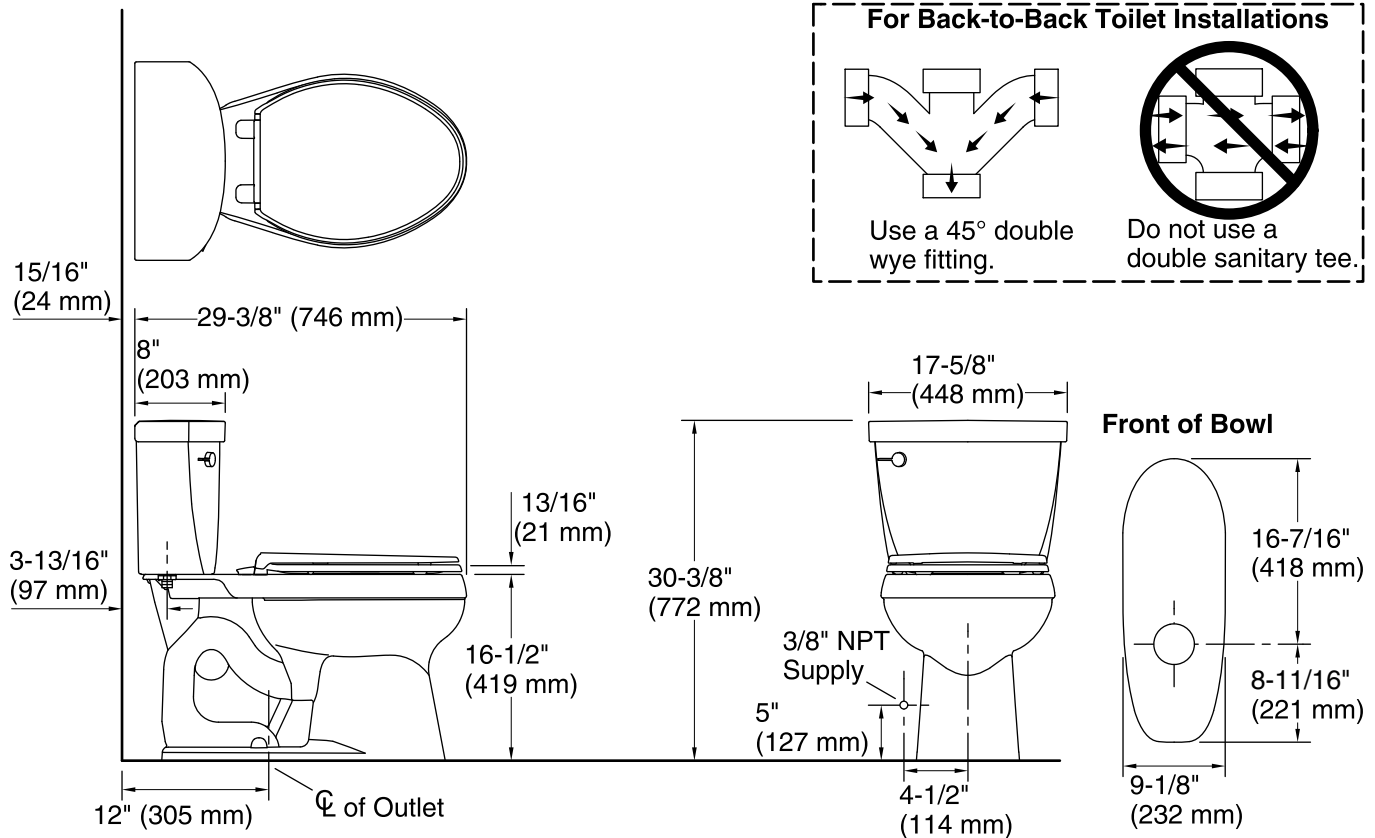

Cimarron® Comfort Height®

The Complete Solution® elongated toilet, 1.28 gpf
K-78248

Features

- Two-piece toilet.
- Elongated bowl offers added room and comfort.
- Comfort Height® feature offers chair-height seating that makes sitting down and standing up easier for most adults.
- 1.28 gallons per flush (gpf).
- 2-1/8" fully-glazed trapway.
- Standard left-hand Polished Chrome trip lever.
- Comes with Quiet-Close™ Grip-Tight seat.
- Complete Solution® toilets provide everything you need in one box, including bowl, tank, seat, wax ring, and floor hardware.
- Coordinates with other products in the Cimarron collection.

Technology

- Single-flush gravity uses the force of gravity and a precision-engineered tank, bowl, and trapway to create a strong siphon during flushing.
- AquaPiston canister allows water to flow into the bowl from all sides (360 degrees), increasing the power and effectiveness of the flush.
- Flush valve's 3:2 ratio harnesses the natural force of gravity and optimizes flush performance.
- Durable canister design has 90% less exposed seal material than a 3-inch flapper, for leak-free performance.
- Light-touch canister flush requires a lower actuation force than a flapper.

Installation

- Standard 12-inch rough-in.
- DryLock™ System saves installation time and helps prevent water leakage.
- Supply line not included.

Recommended Products/Accessories

- K-75796 Cachet® Nightlight Quiet-Close™ Elongated Toilet Seat
- K-5588 Purefresh® Elongated Toilet Seat
- K-5420 Low-Profile Bolt Caps

Technical Information

All product dimensions are nominal.

- Toilet type: Two-piece, Floor-mount
- Waste Outlet: Floor
- Bowl shape: Elongated
- Flush type: AquaPiston®
- Trap passageway: 2-1/8" (54 mm)
- Water Consumption
 - Full: 1.28 gpf (4.8 lpf)
- Water surface size: 10-1/2" x 7-7/8" (267 mm x 200 mm)
- Rim to water surface: 6-3/8" (162 mm)
- Rough-in: 12" (305 mm)
- Seat-mounting holes: 5-1/2" (140 mm)