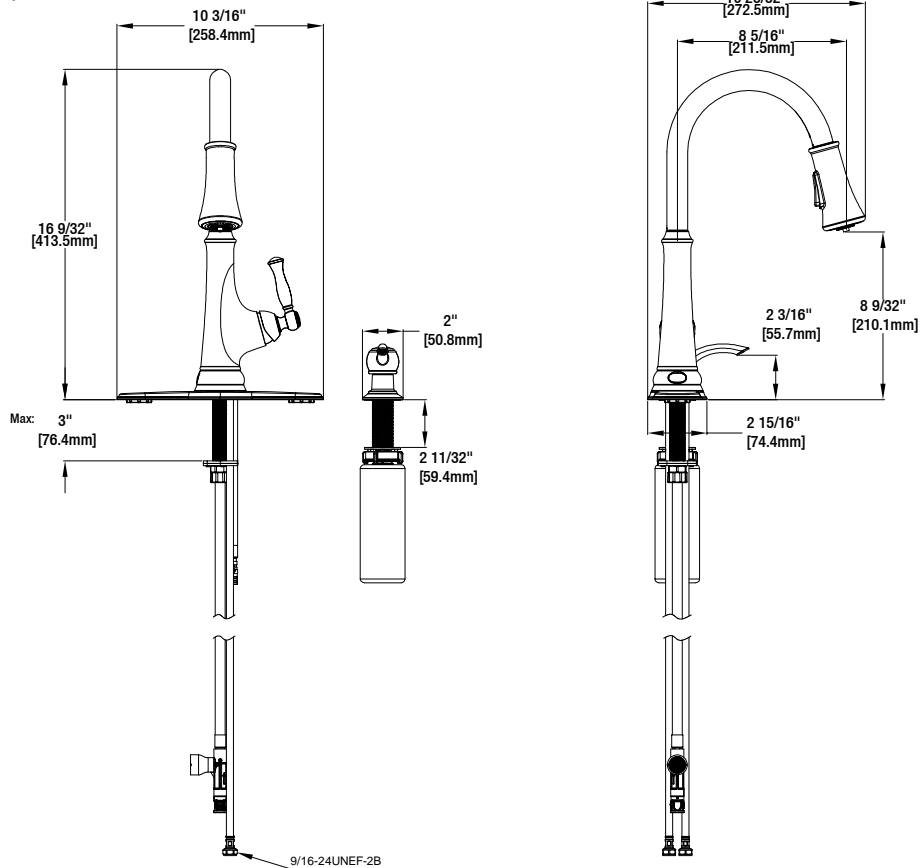

Specifications

Touchless Single-Handle Pull-Down Sprayer Kitchen Faucet with LED Light

MODEL	STORE SKU #	FINISH
67536-0508D2	1001407752	Stainless Steel

FEATURES

- Requires 2- or 4-Hole Sink with 8" On-Center
- Max Flow Rate: 1.8 gpm (6.8 L/min) at 60 psi
- Spout Reach: 8 5/16"
- Spout Height: 16 9/32"
- Ceramic Valve for Lifetime Drip-Free Operation
- With Zinc Lever Handle
- Exposed Aerator

CODE COMPLIANCE

- IAPMO Certified: ASME A112.18.1/CSA B125.1
- NSF 61 Section 9
- NSF 372
- Calgreen Certified
- Meets AB 1953 Lead Standard
- ADA Compliant

WARRANTY

- Limited Lifetime Warranty

INSTALLATION DIMENSIONS