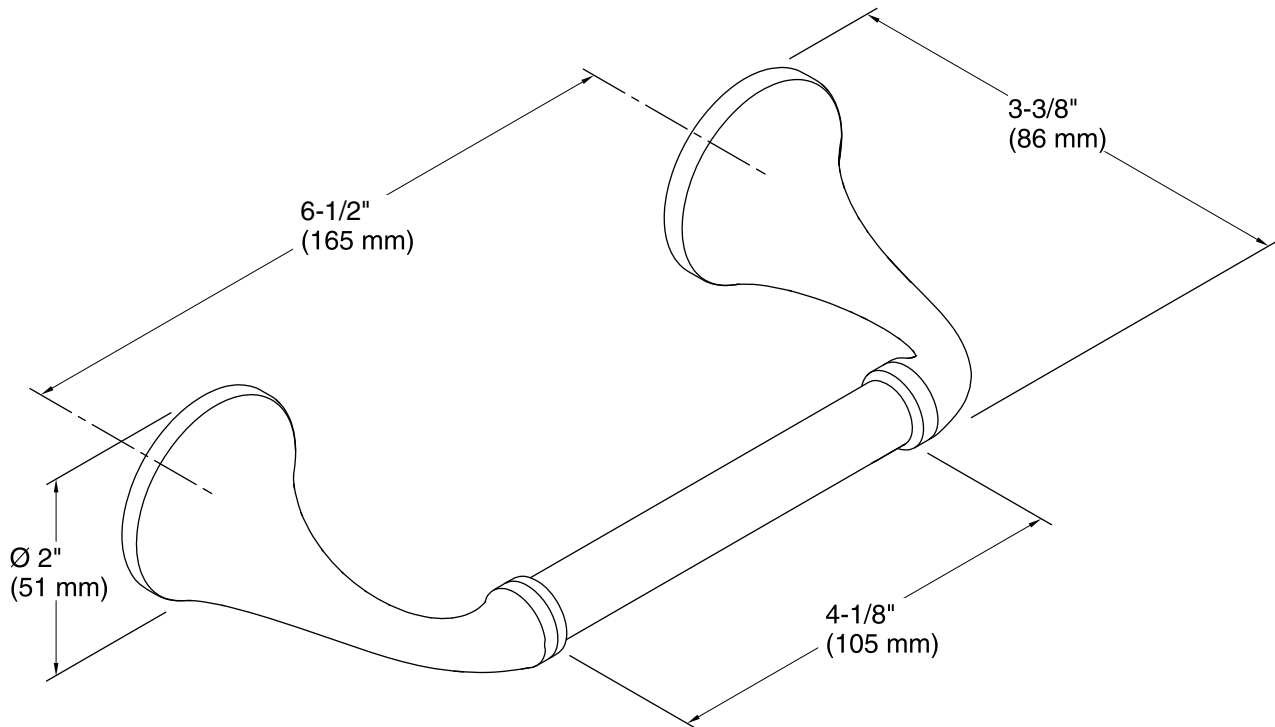

Features

- KOHLER finishes resist corrosion and tarnish.
- Pivoting holder makes changing toilet tissue quick and simple.
- Coordinates with other products in the Elliston collection.
- 3-3/8" (86 mm) x 6-1/2" (165 mm) x 2" (51 mm)

Available Color/Finishes

Color tiles intended for reference only.

Color	Code	Description
	CP	Polished Chrome
	BN	Vibrant® Brushed Nickel

Technical Information

All product dimensions are nominal.

Notes

Install this product according to the installation guide.