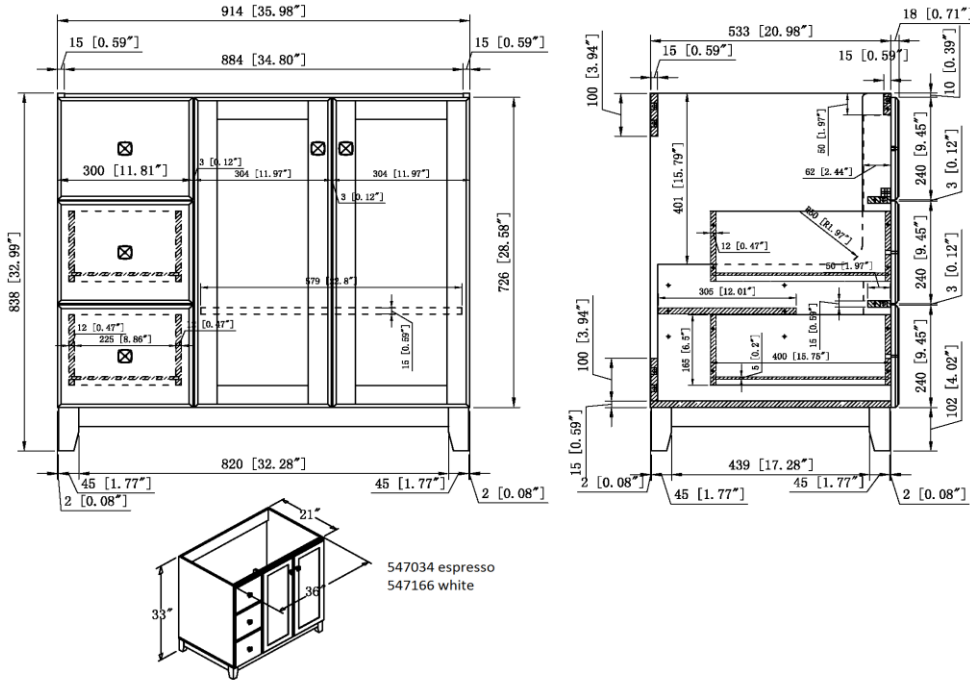

# Shorewood Two Door Two Drawer Vanity White

## Specifications

- Solid wood leg & leg base, white finish
- white thermofoil door, fake drawer and real drawer face
- Soft-closing hinge
- One adjustable shelf inside
- Square knob on door, fake drawer and real drawer face.
- Satin nickel with TruMatch™ finish
- California 93120 compliant
- Vanity Top and Faucet sold Separately

## Dimensions

## Order Codes & Finishes/Colors

- RTA
- 36"w x 21"d x 33"h
- 547166

Type:  
 Job:  
 Order Code:  
 Approvals: