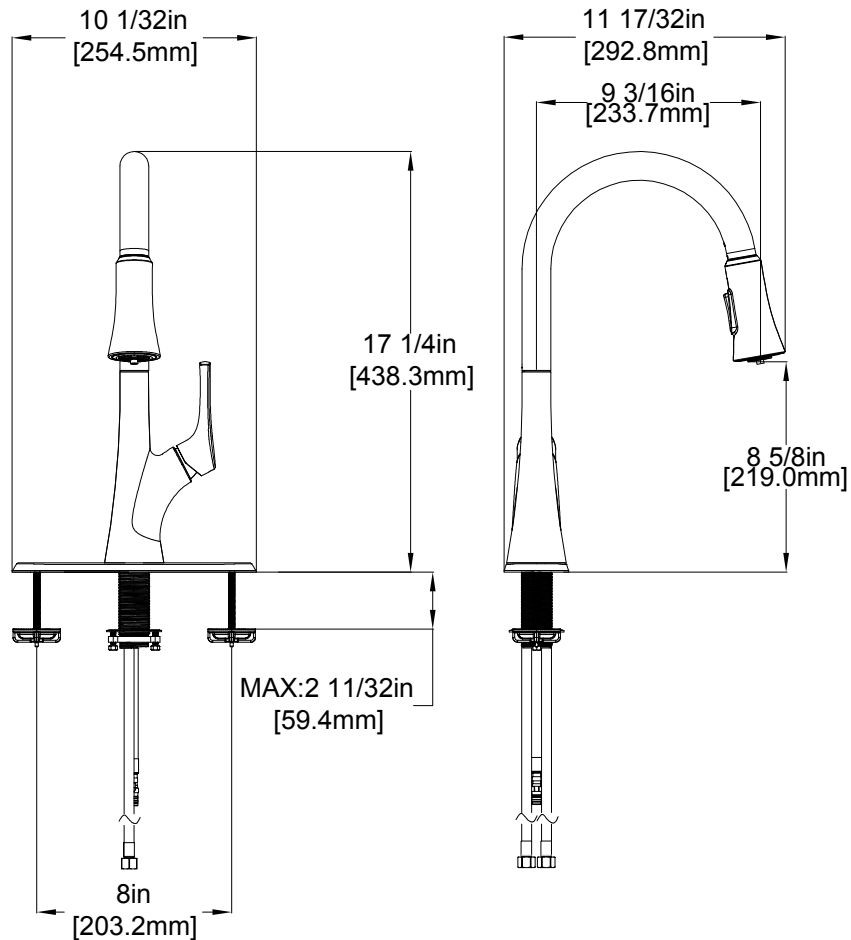

schön™

simply modern

Specifications

FEATURES

- Requires 1-Hole or 3-Holes Sink with 8" On-Center
- 3/8" IPS Connections
- Max Flow Rate: 1.8 gpm (6.8 L/min) at 60 psi
- Max Countertop Thickness: 2 11/32"
- Spout Reach: 9 3/16"
- Spout Height: 8 5/8"
- Ceramic Disc Valve for Lifetime Drip-free Operation
- With 2-function LED Sprayhead Aerated Stream or Gentle Spray
- With Zinc Lever Handle
- Recessed Aerator

CODE COMPLIANCE

- IAPMO Certified: ASME A112.18.1/CSA B125.1
- NSF 61 Section 9
- NSF 372
- Calgreen Certified
- Meets AB 1953 Lead Standard
- ADA Compliant

WARRANTY

- Limited Lifetime Warranty

LED Pulldown

MODEL	YOW SKU#	FINISH
67646-0001	688-458	Polished Chrome
67646-0008D2	688-459	Stainless Steel PVD

INSTALLATION DIMENSIONS

Call(800) 880-8164 if you have any questions