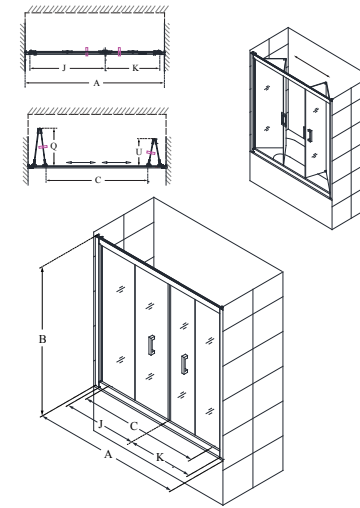

Butterfly™ Bi-Fold Door

Chrome

- Quality ¼" (6mm) thick ANSI certified clear tempered glass
- Great choice for smaller spaces, where a swing or sliding door will not work
- Bi-Fold glass design is ideal for easy access to the shower space
- Configuration available as a Shower Door (2 panels) or a Tub Door (4 panels)
- Reversible for a right or left door opening to fit your specific layout
- Wall profiles allow up to ¾" adjustment per side for width or out-of-plumb (uneven walls)
- **IMPORTANT! All measurements should be taken only AFTER walls are finished (tile, back walls, etc.)**
- Professional installation is recommended

Configuration 1

SKU	A MODEL WIDTH	B MODEL HEIGHT	C ACCESS WIDTH	D FOLDING DOOR PANEL WIDTH	-01 CHROME
SHDR-4532726	30" - 31 1/2"	72"	22 1/2"	26 1/2"	-
SHDR-4536726	34" - 35 1/2"	72"	26 1/8"	30 5/8"	-

Configuration 2

SKU	A MODEL WIDTH	B MODEL HEIGHT	C ACCESS WIDTH	J FOLDING PANEL 1 WIDTH	K FOLDING PANEL 2 WIDTH	-01 CHROME
SHDR-4558581	57 1/2" - 59"	58"	46 1/8"	33 1/8"	24 3/8"	-