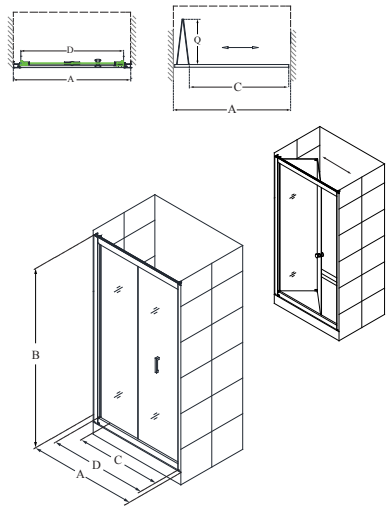

Butterfly™ Bi-Fold Door

Chrome

- Quality ¼" (6mm) thick ANSI certified clear tempered glass
- Great choice for smaller spaces, where a swing or sliding door will not work
- Bi-Fold glass design is ideal for easy access to the shower space
- Configuration available as a Shower Door (2 panels) or a Tub Door (4 panels)
- Reversible for a right or left door opening to fit your specific layout
- Wall profiles allow up to ¾" adjustment per side for width or out-of-plumb (uneven walls)
- **IMPORTANT! All measurements should be taken only AFTER walls are finished (tile, back walls, etc.)**
- Professional installation is recommended

Configuration 1

SKU	A MODEL WIDTH	B MODEL HEIGHT	C ACCESS WIDTH	D FOLDING DOOR PANEL WIDTH	-01 CHROME
SHDR-4532726	30" - 31 1/2"	72"	22 1/2"	26 1/2"	-
SHDR-4536726	34" - 35 1/2"	72"	26 1/8"	30 5/8"	-

Configuration 2

SKU	A MODEL WIDTH	B MODEL HEIGHT	C ACCESS WIDTH	J FOLDING PANEL 1 WIDTH	K FOLDING PANEL 2 WIDTH	-01 CHROME
SHDR-4558581	57 1/2" - 59"	58"	46 1/8"	33 1/8"	24 3/8"	-