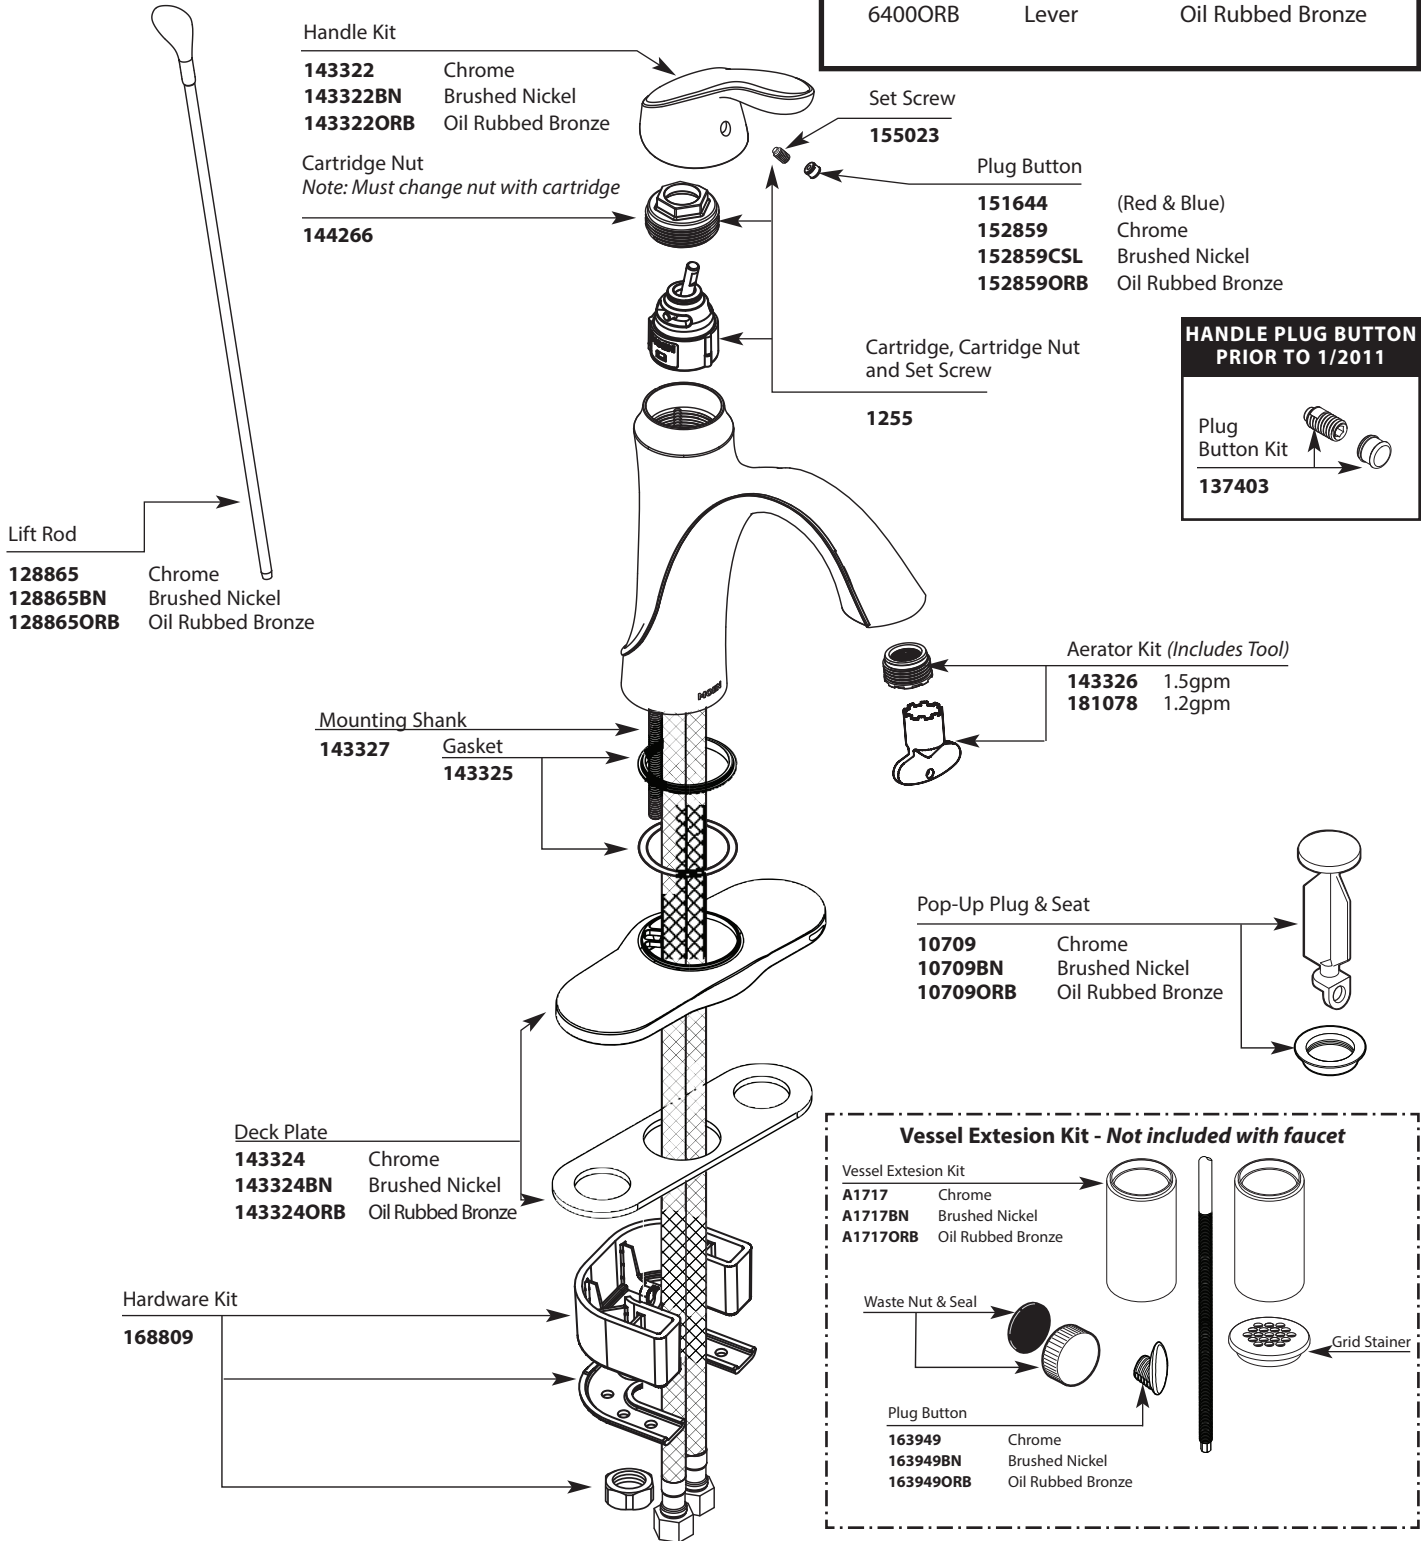

Plug Button
163949 Chrome
163949BN Brushed Nickel
163949ORB Oil Rubbed Bronze

Grid Stainer

Buy it for looks. Buy it for life.®

Illustrated Parts

■ Order by Part Number

EVA™ One-Handle Lavatory Faucet		
MODEL	HANDLE	FINISH
6400	Lever	Chrome
6400BN	Lever	Brushed Nickel
6400ORB	Lever	Oil Rubbed Bronze

**HANDLE PLUG BUTTON
PRIOR TO 1/2011**

Buy it for looks. Buy it for life.®

Illustrated Parts

■ Order by Part Number

EVA™ One-Handle Lavatory Faucet		
MODEL	HANDLE	FINISH
CA6400	Lever	Chrome
CA6400BN	Lever	Brushed Nickel
CA6400ORB	Lever	Oil Rubbed Bronze

**HANDLE PLUG BUTTON
PRIOR TO 1/2011**

Plug Button Kit
137403

Vessel Extension Kit - Not included with faucet

Buy it for looks. Buy it for life.®

Illustrated Parts

■ Order by Part Number

EVA™ One-Handle Lavatory Faucet		
MODEL	HANDLE	FINISH
CA6400	Lever	Chrome
CA6400BN	Lever	Brushed Nickel
CA6400ORB	Lever	Oil Rubbed Bronze

HANDLE PLUG BUTTON PRIOR TO 1/2011

Plug Button Kit
137403

Vessel Extension Kit - Not included with faucet

Vessel Extension Kit

- A1717 Chrome
- A1717BN Brushed Nickel
- A1717ORB Oil Rubbed Bronze

Waste Nut & Seal