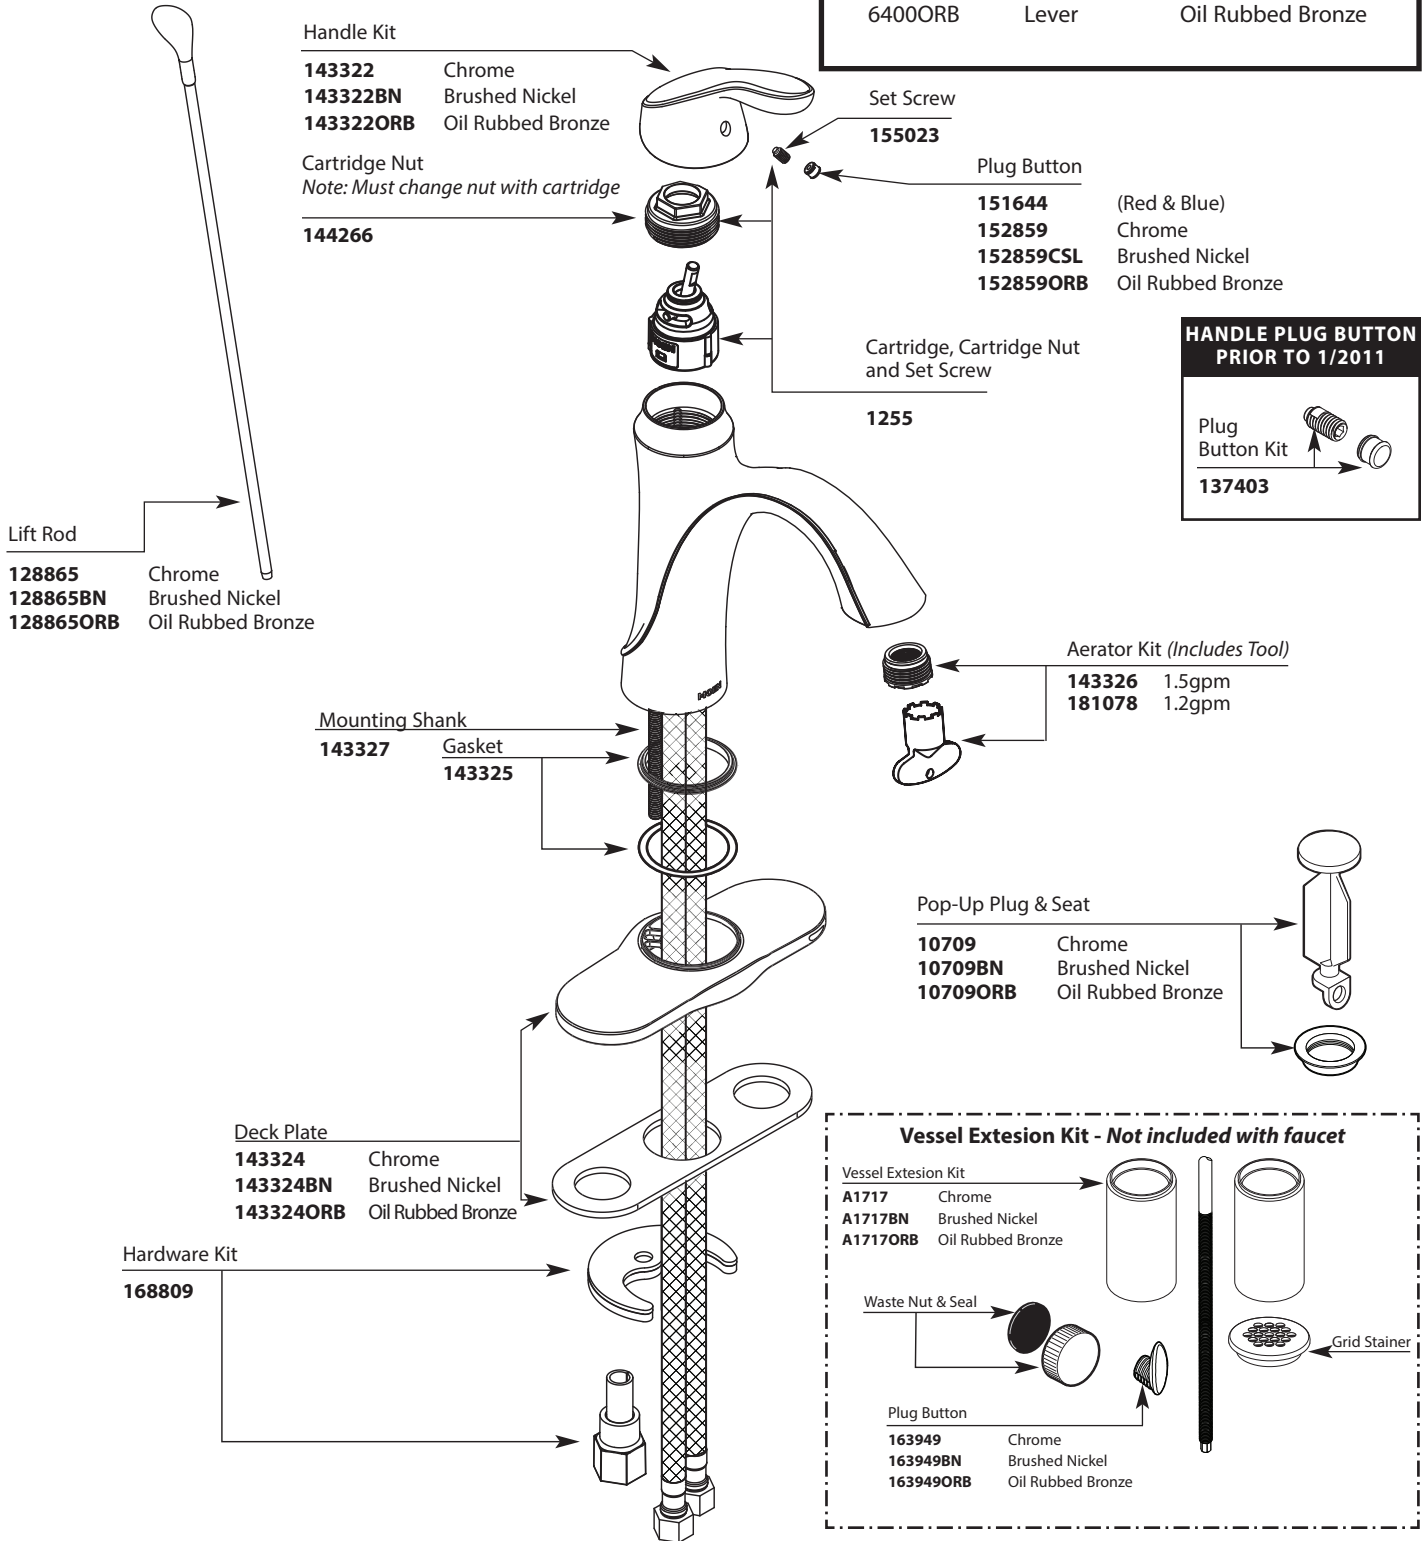

Buy it for looks. Buy it for life.®

Illustrated Parts

■ Order by Part Number

*There is more than 1 version of this model.
Page down to identify the version you have.*

EVA™ One-Handle Lavatory Faucet		
MODEL	HANDLE	FINISH
6400	Lever	Chrome
6400BN	Lever	Brushed Nickel
6400ORB	Lever	Oil Rubbed Bronze

HANDLE PLUG BUTTON PRIOR TO 1/2011

Plug Button Kit
137403

Vessel Extension Kit - Not included with faucet

Vessel Extension Kit
A1717 Chrome
A1717BN Brushed Nickel
A1717ORB Oil Rubbed Bronze

Waste Nut & Seal

Plug Button
163949 Chrome
163949BN Brushed Nickel
163949ORB Oil Rubbed Bronze

Grid Stainer

Buy it for looks. Buy it for life.®

Illustrated Parts

■ Order by Part Number

EVA™ One-Handle Lavatory Faucet		
MODEL	HANDLE	FINISH
6400	Lever	Chrome
6400BN	Lever	Brushed Nickel
6400ORB	Lever	Oil Rubbed Bronze

**HANDLE PLUG BUTTON
PRIOR TO 1/2011**

Buy it for looks. Buy it for life.®

Illustrated Parts

■ Order by Part Number

EVA™ One-Handle Lavatory Faucet		
MODEL	HANDLE	FINISH
CA6400	Lever	Chrome
CA6400BN	Lever	Brushed Nickel
CA6400ORB	Lever	Oil Rubbed Bronze