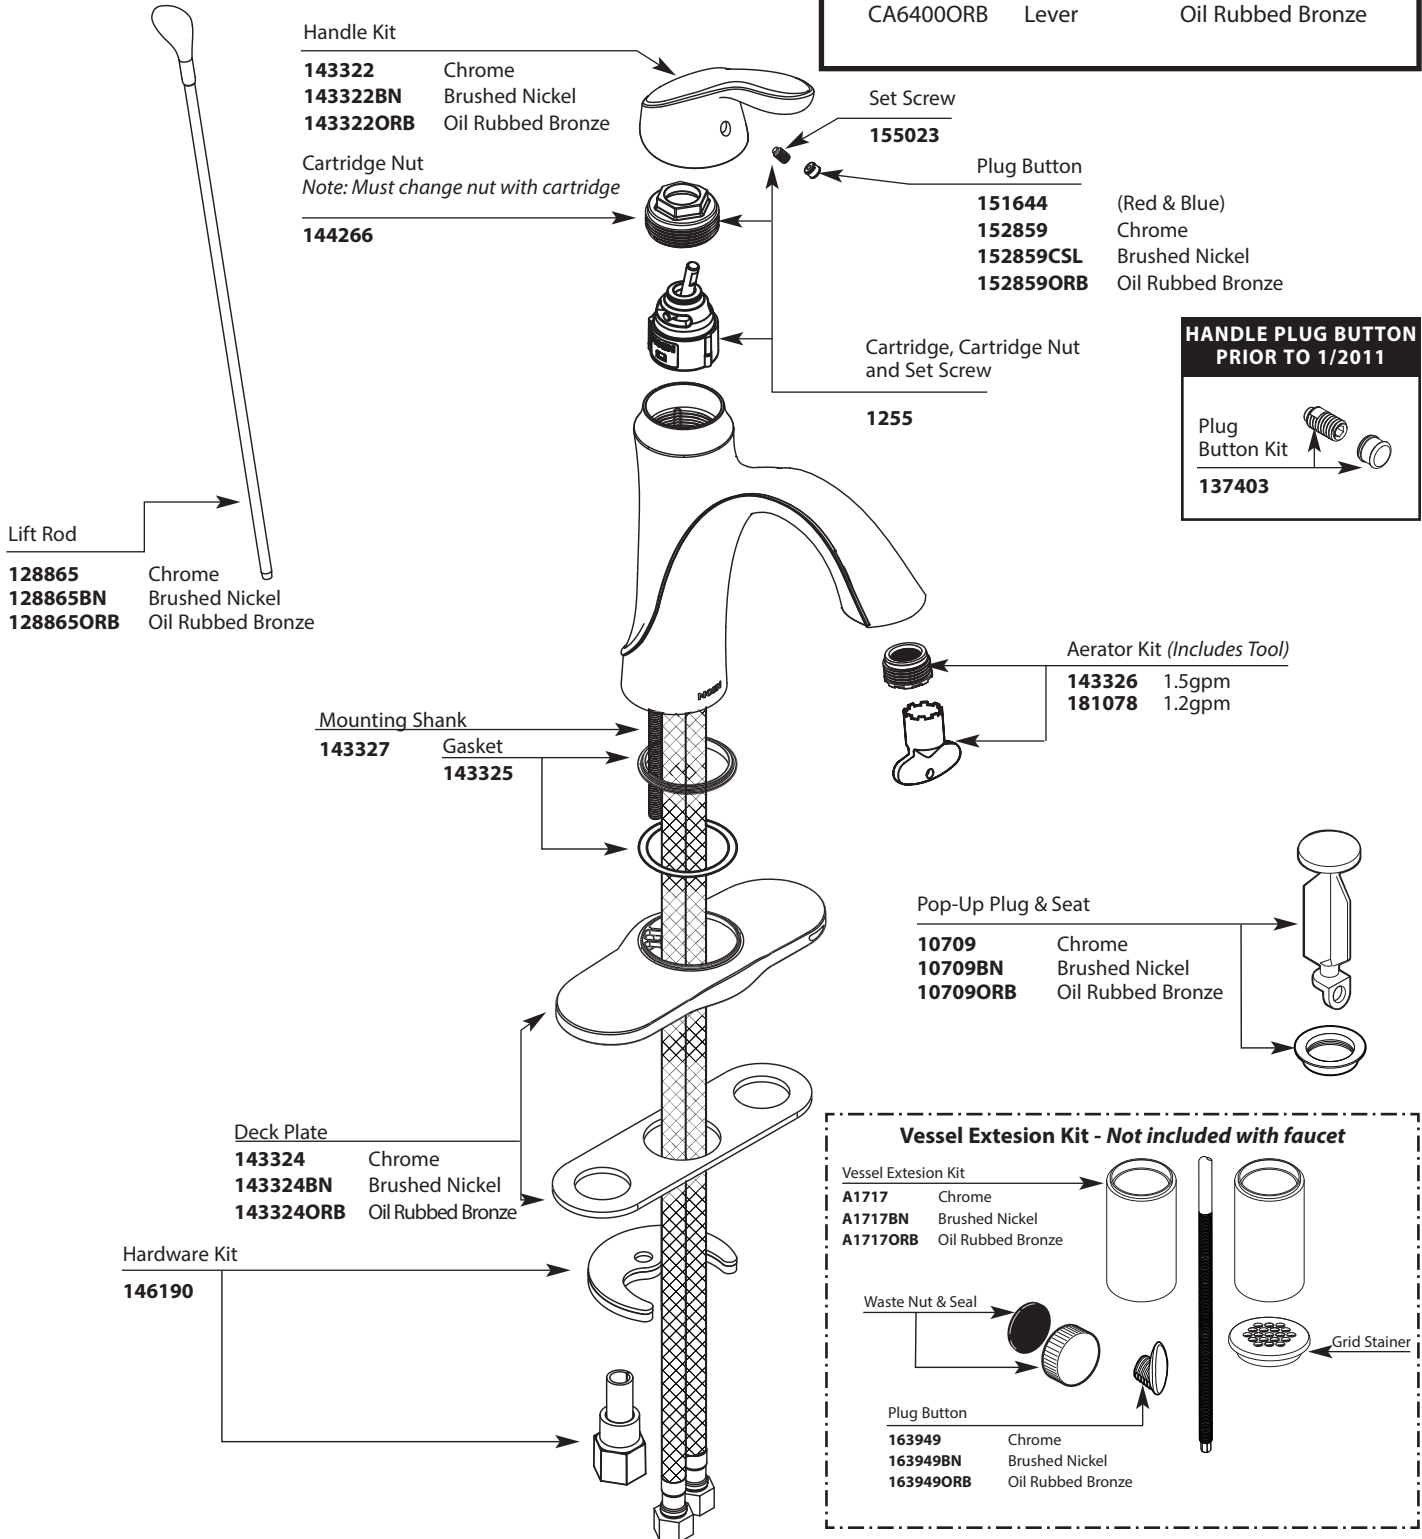

**HANDLE PLUG BUTTON
PRIOR TO 1/2011**

Buy it for looks. Buy it for life.®

Illustrated Parts

■ Order by Part Number

EVA™ One-Handle Lavatory Faucet		
MODEL	HANDLE	FINISH
CA6400	Lever	Chrome
CA6400BN	Lever	Brushed Nickel
CA6400ORB	Lever	Oil Rubbed Bronze

**HANDLE PLUG BUTTON
PRIOR TO 1/2011**

Plug Button Kit
137403

Vessel Extension Kit - Not included with faucet

Buy it for looks. Buy it for life.®

Illustrated Parts

■ Order by Part Number

EVA™ One-Handle Lavatory Faucet		
MODEL	HANDLE	FINISH
CA6400	Lever	Chrome
CA6400BN	Lever	Brushed Nickel
CA6400ORB	Lever	Oil Rubbed Bronze

HANDLE PLUG BUTTON PRIOR TO 1/2011

Plug Button Kit
137403

Vessel Extension Kit - Not included with faucet

Vessel Extension Kit

- A1717 Chrome
- A1717BN Brushed Nickel
- A1717ORB Oil Rubbed Bronze

Waste Nut & Seal

Plug Button

- 163949 Chrome
- 163949BN Brushed Nickel
- 163949ORB Oil Rubbed Bronze

Grid Stainer