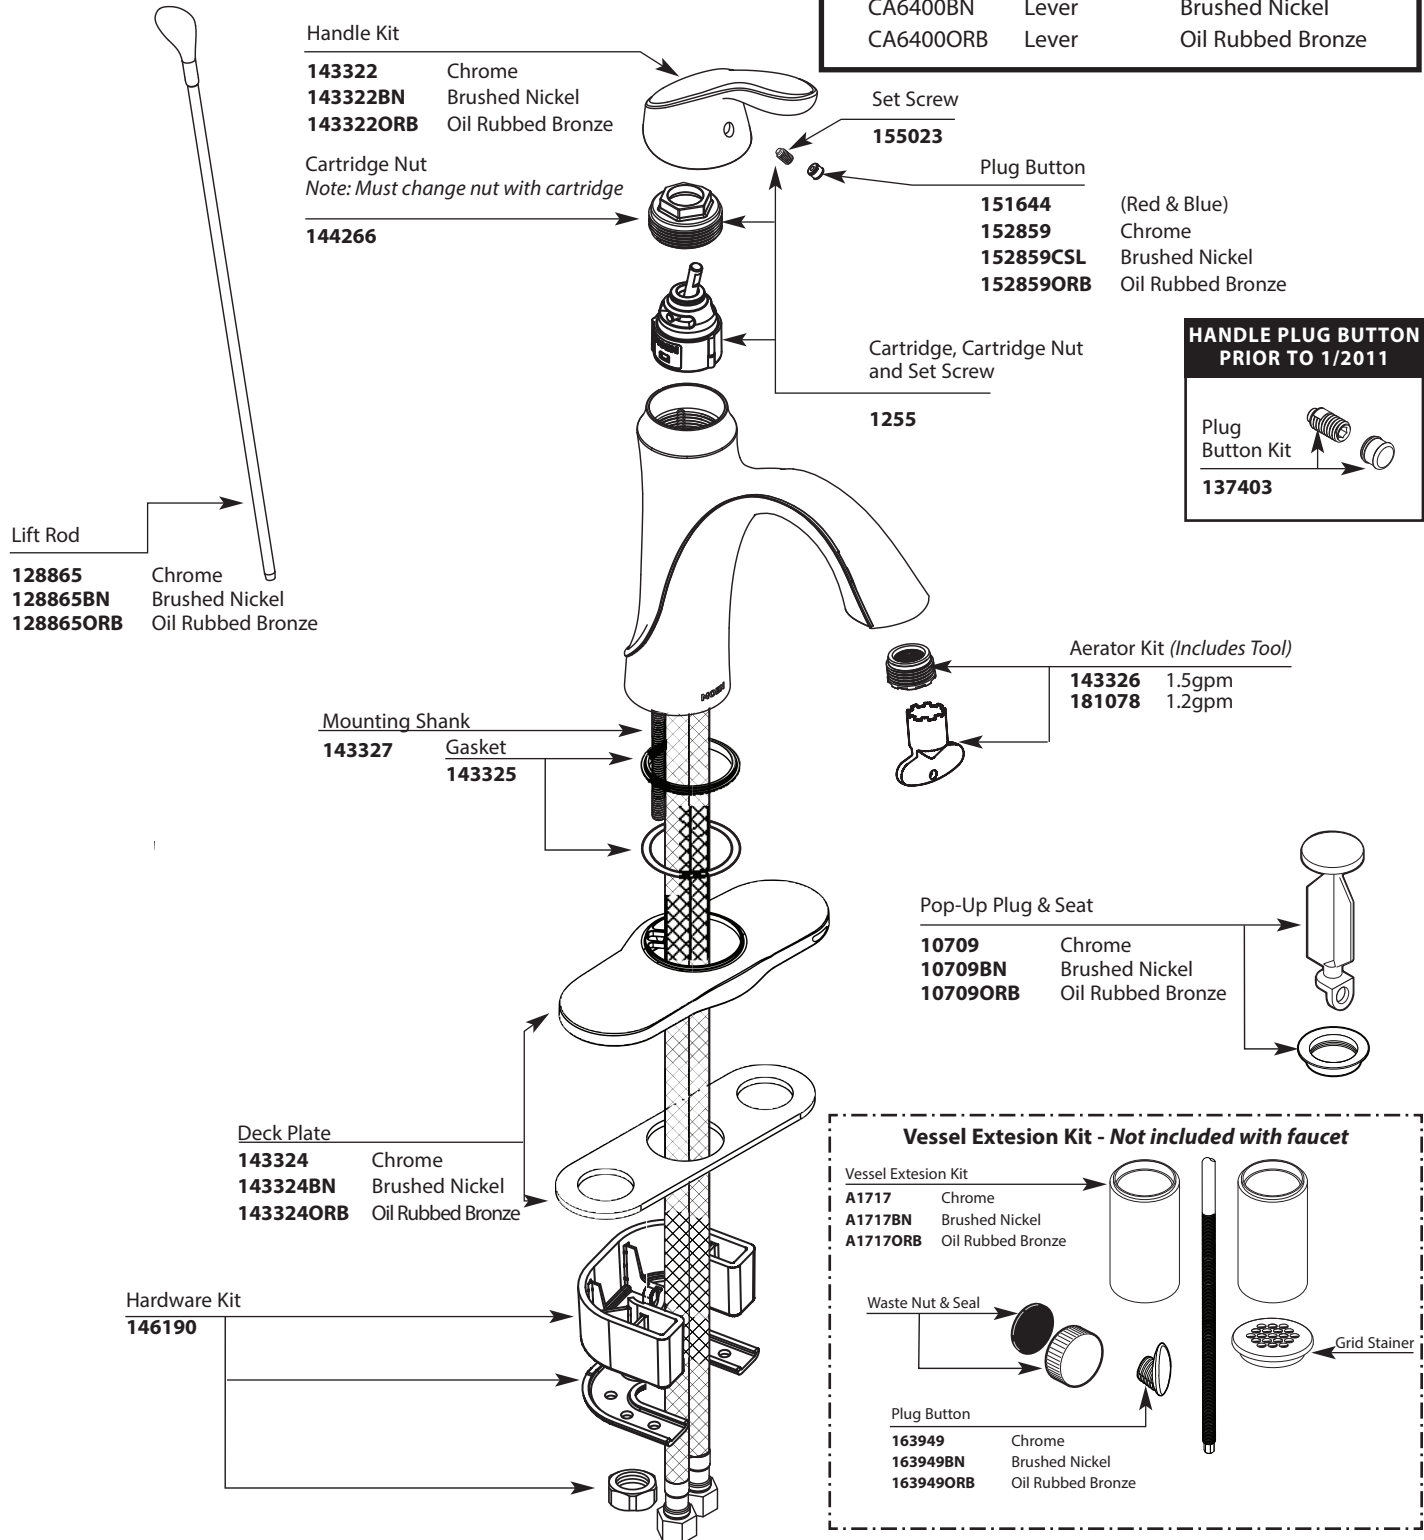

Plug Button
163949 Chrome
163949BN Brushed Nickel
163949ORB Oil Rubbed Bronze

Grid Stainer

Buy it for looks. Buy it for life.®

Illustrated Parts

■ Order by Part Number

EVA™ One-Handle Lavatory Faucet		
MODEL	HANDLE	FINISH
6400	Lever	Chrome
6400BN	Lever	Brushed Nickel
6400ORB	Lever	Oil Rubbed Bronze

**HANDLE PLUG BUTTON
PRIOR TO 1/2011**

Buy it for looks. Buy it for life.®

Illustrated Parts

■ Order by Part Number

EVA™ One-Handle Lavatory Faucet		
MODEL	HANDLE	FINISH
CA6400	Lever	Chrome
CA6400BN	Lever	Brushed Nickel
CA6400ORB	Lever	Oil Rubbed Bronze

**HANDLE PLUG BUTTON
PRIOR TO 1/2011**

Plug Button Kit
137403

Vessel Extension Kit - Not included with faucet

Buy it for looks. Buy it for life.®

Illustrated Parts

■ Order by Part Number

EVA™ One-Handle Lavatory Faucet		
MODEL	HANDLE	FINISH
CA6400	Lever	Chrome
CA6400BN	Lever	Brushed Nickel
CA6400ORB	Lever	Oil Rubbed Bronze

HANDLE PLUG BUTTON PRIOR TO 1/2011

Plug Button Kit
137403

Vessel Extension Kit - Not included with faucet

Vessel Extension Kit

- A1717 Chrome
- A1717BN Brushed Nickel
- A1717ORB Oil Rubbed Bronze

Waste Nut & Seal