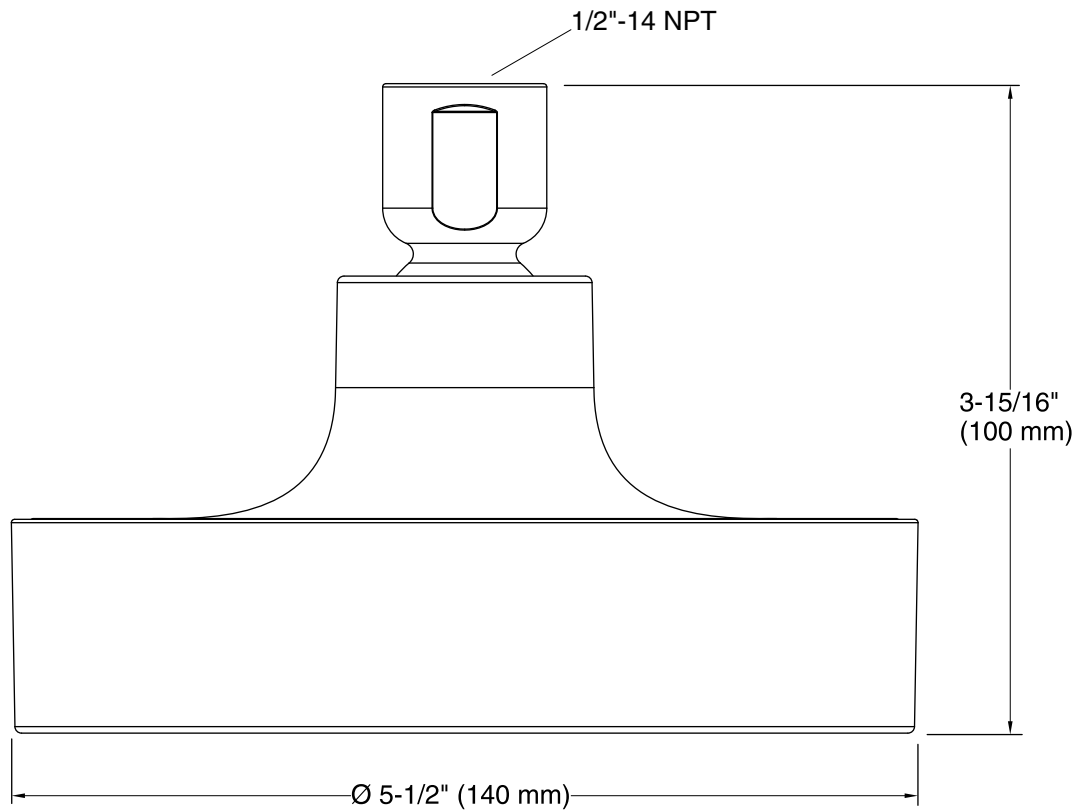

Technical Information

All product dimensions are nominal.

Showerhead/Body Spray:

Rated maximum flow: 1.75 gal/min (6.6 l/min)

Pressure: 80 psi (5.5 bar)

Notes

For use with automatic compensating valves rated at 1.5 gal/min (5.7 l/min) or less.

Install this product according to the installation instructions.