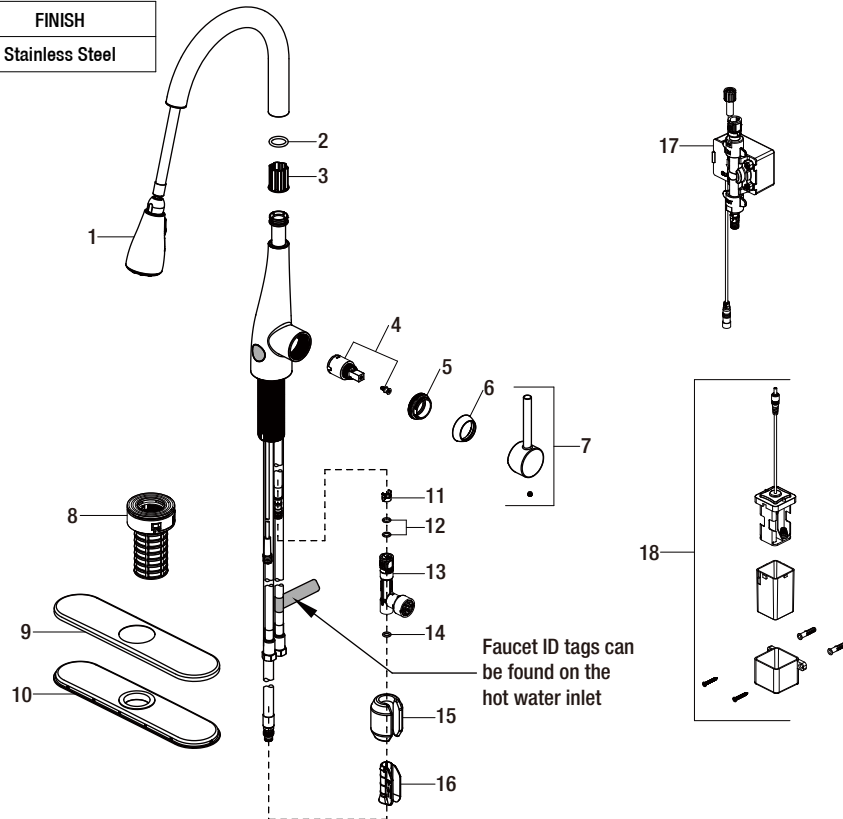

Replacement Parts List

Nottely Touchless Single-Handle Pull-Down Kitchen Faucet in Stainless Steel

MODEL	SKU #	FINISH
HD67495-1008D2	1003291327	Stainless Steel

Many replacement parts can be purchased online or at your local store. Please use the table below to identify the part SKU number needed, go to HOMEDEPOT.COM, and check for online and store availability. If you can't find the part you are looking for, please call 1-855-HD-GLACIER.

Part	Description	Part #	Internet SKU #	Store SKU #
1	Sprayhead and Hose	RP3840508D2		
2	O-ring	RP60071		
3	Wearable ring	RP70380		
4	Cartridge & Screw	RP20052		
5	Bonnet nut	RP70582		
6	Cap	RP8018408D2		
7	Handle assembly	RP1364108D2		
8	FastMount™	RP56096		
9	Escutcheon	RP8066708D2		
10	Gasket	RP80675		

Part	Description	Part #	Internet SKU #	Store SKU #
11	Block	RP70421	207093811	
12	O-ring	RP60002		
13	Quick connect assembly	RP70482		
14	O-ring	RP60089		
15	Weight	RP70441		
16	Weight clip	RP70609		
17	Sensor control box	RP70650		
18	Battery pack	RP70514	207113905	