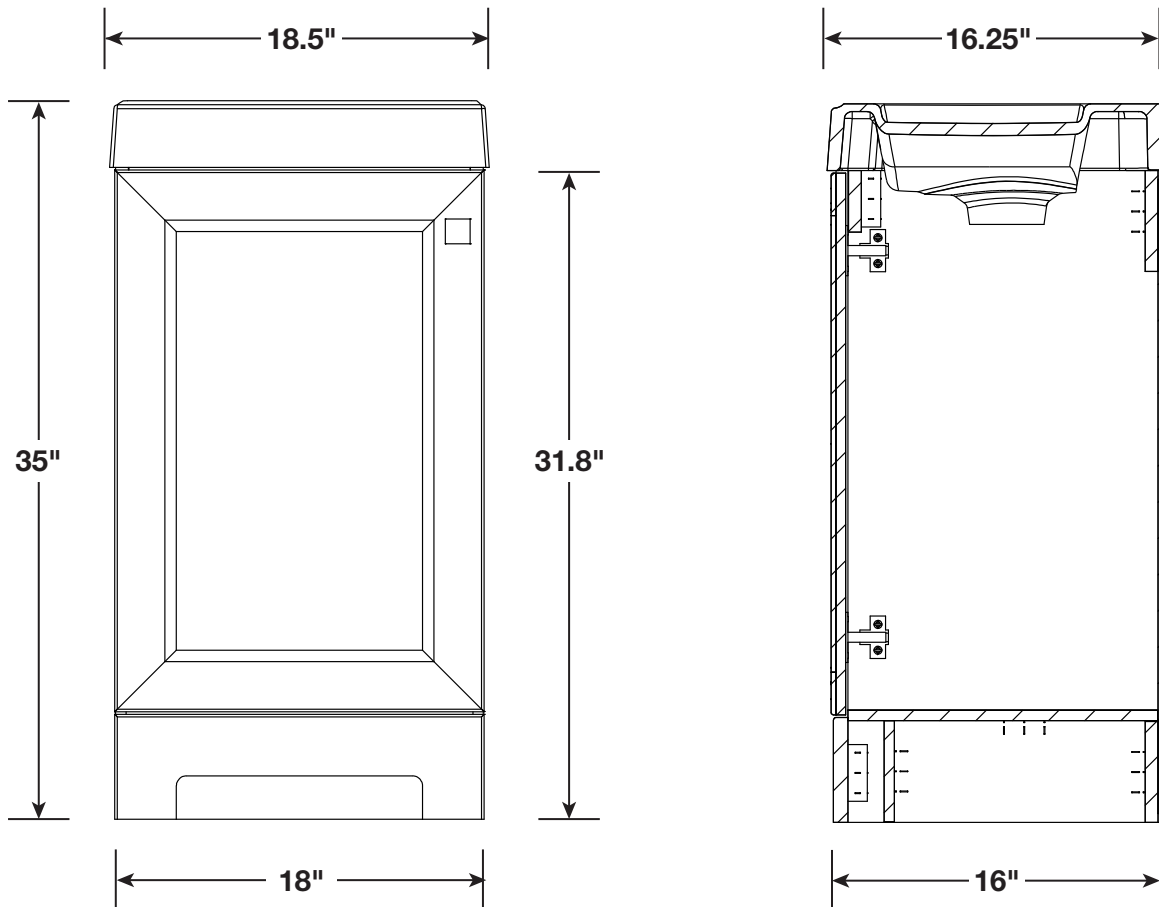

SHAILA

18.5" Vanity Cabinet with Top PPSOFSVL18/ PPSOFWHT18

The information contained in this drawing is the sole property of RSI Home Products and any reproduction in part or as a whole without the written permission is prohibited.