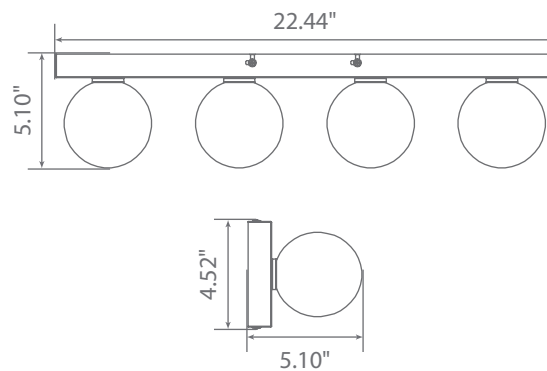

Product Dimensions