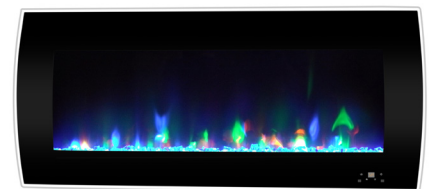

42" Wall-Mount Curved Electric Fireplaces With Panoramic Multi-Color Flame Displays

FIREPLACE FEATURES

- 42" curved display offers panoramic views of the flames
- Smooth, modern frames available in black and white
- Offered with enchanting log or crystal displays
- Color-changing LED effects with customizable settings
- Automatic thermal safety switch
- CSA certified

Show off your flair for design and hospitality with the 42" wall-mount electric fireplace from Cambridge. Featuring an array of LED colors and effects, this fireplace can be adjusted to suit your mood. The curved tempered glass panel offers stunning panoramic views of the beauty within the firebox. It's an extra design twist that will catch the eye of any passersby.

The flames can operate with or without heat, which makes it perfect for warmer seasons and year-round use. A convenient remote control is included so you can easily adjust the settings from anywhere in the room. Its tempered glass screen and low-profile frame add a modern design that can easily integrate with existing wall art. Simply turn it on and enjoy the serene, warm effect that it adds to your home.

White w/ Logs

Black w/ Crystals

White w/ Crystals

Black w/ Crystals

CAMBRIDGE

MODEL	CAM42CWMEF-****
DESIGN OPTIONS	
Display Size	42"
Bezel Options	Black or White
Firebox Options	Crystals or Log Displays
Multi-Color Flame Display	Yes
Adjustable Color Settings	Yes
Remote Control	Yes
PERFORMANCE	
Heat Output	3922 BTU
Heating Range	210 Sq. Ft.
Flame Only Mode (Without Heat)	Yes
Programmable Timer (Hrs.)	Up to 9 hrs.
ELECTRICAL RATINGS	
Voltage / Frequency	120 V / 60 Hz
Amperage	16
Wattage	1150 (Low) / 1500 (High)
Cord Length	6 Ft. / 72 In.
Plug Type	HPN
Dimensions	6.6"D x 42"W x 19.3"H
Weight	35.8 lbs.