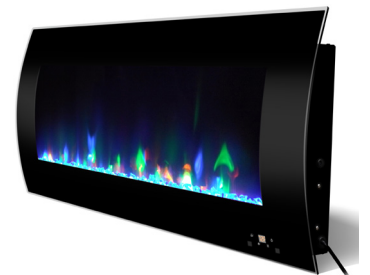

42" Wall-Mount Curved Electric Fireplaces With Panoramic Multi-Color Flame Displays

FIREPLACE FEATURES

- 42" curved display offers panoramic views of the flames
- Smooth, modern frames available in black and white
- Offered with enchanting log or crystal displays
- Color-changing LED effects with customizable settings
- Automatic thermal safety switch
- CSA certified

Show off your flair for design and hospitality with the 42" wall-mount electric fireplace from Cambridge. Featuring an array of LED colors and effects, this fireplace can be adjusted to suit your mood. The curved tempered glass panel offers stunning panoramic views of the beauty within the firebox. It's an extra design twist that will catch the eye of any passersby.

The flames can operate with or without heat, which makes it perfect for warmer seasons and year-round use. A convenient remote control is included so you can easily adjust the settings from anywhere in the room. Its tempered glass screen and low-profile frame add a modern design that can easily integrate with existing wall art. Simply turn it on and enjoy the serene, warm effect that it adds to your home.

White w/ Logs

Black w/ Crystals

White w/ Crystals

Black w/ Crystals

CAMBRIDGE

MODEL	CAM42CWMEF-****
DESIGN OPTIONS	
Display Size	42"
Bezel Options	Black or White
Firebox Options	Crystals or Log Displays
Multi-Color Flame Display	Yes
Adjustable Color Settings	Yes
Remote Control	Yes
PERFORMANCE	
Heat Output	3922 BTU
Heating Range	210 Sq. Ft.
Flame Only Mode (Without Heat)	Yes
Programmable Timer (Hrs.)	Up to 9 hrs.
ELECTRICAL RATINGS	
Voltage / Frequency	120 V / 60 Hz
Amperage	16
Wattage	1150 (Low) / 1500 (High)
Cord Length	6 Ft. / 72 In.
Plug Type	HPN
Dimensions	6.6"D x 42"W x 19.3"H
Weight	35.8 lbs.