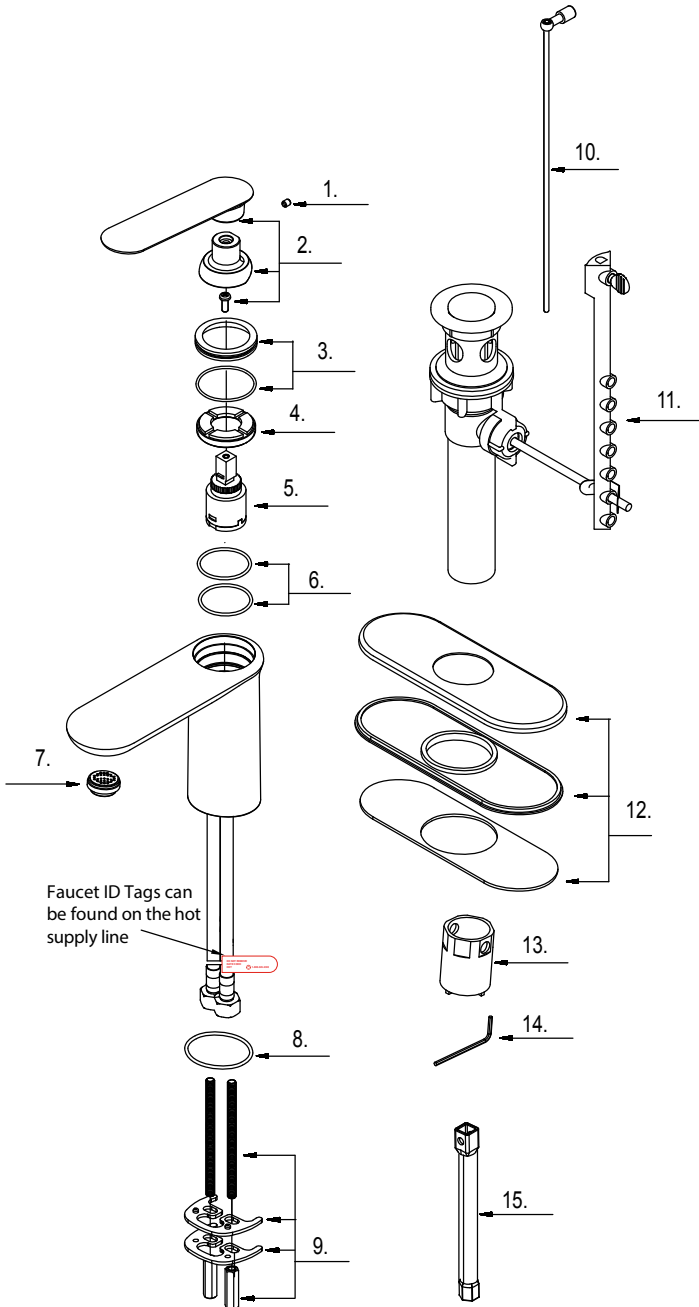

Glacier Bay Carmine 4 in. Centerset 1-Handle High-Arc  
Mono Block Lavatory Faucet

MODEL	STORE SKU#	FINISH
FS6A0071CP	279499	Chrome

Part	Description	Part Number
1	Screw (M4 * 5 mm L)	A008191
2	Handle Assembly	A66E839
3	Handle Base Assembly	A66G052
4	Locking Nut	A104328
5	Ceramic Disc Cartridge	A507906N
6	O-ring Sets	A608015N
7	Aerator	A553019N
8	O-ring	A004107
9	Mounting Hardware	A603196
10	Lift Rod	A025272
11	Pop-up Assembly	A556012L
12	Escutcheon Assembly	A607097
13	Wrench	A031238ZN
14	Hex Wrench(H2 * 17 mm L * 49 mm L)	A031003NI
15	Wrench	A031223