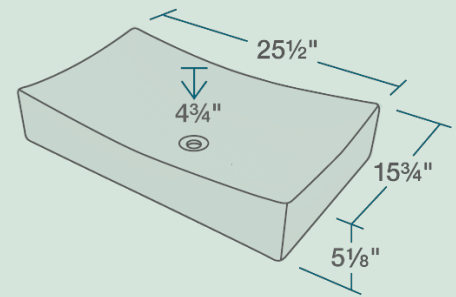

# V330-BISQUE Vessel Sink

25 1/2" x 15 3/4" x 5 1/8"  
 Vessel Installation  
 True Vitreous China  
 No Hardware Needed  
 Lifetime Warranty

## Features

<p>Vessel Installation</p> 	<p>27" Minimum Cabinet Size</p> 	<p>True Vitreous China</p> 	<p>No Hardware Needed</p> 	<p>Limited Lifetime Warranty</p> 	

UPC: 817299010913