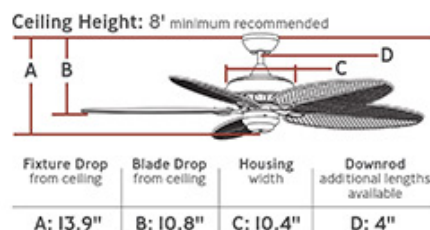

**5CU52RB: 52" Cruise Outdoor Fan - Roman Bronze (Wet Rated)**

**Specification Images:**

**Collection:** Cruise

**UPC #:**026586978281

**Finish:** Roman Bronze (RB)

**Blade Finish:** American Walnut ABS w/Grain

**Dimensions:**

- Diameter:** 52"
- Weight:** 21.1 lbs.
- Reverse Switch:** Manual
- Rev. Switch Location:** Switch Housing
- Motor Size:** 172.0 X 20.0
- Diameter of Housing:** 10.35
- Capacitor Value:** 4.5+6+6/350V/90C
- Lead Wire Length:** 78 inches
- Remote Included:** None
- Remote Group(s):** CK250,CK300,CKF210,CKF310,ESSWC-2/-3

**Instruction Sheets:**

English (5CU52XX-CUL-ENG)  
French (5CU52XX-CUL-CF)

**Backplate / Canopy Details:**

Type	Height / Length	Width	Depth	Diameter	Outlet Box Up	Outlet Box Down
Canopy				5 1/8		

**Blade Details:**