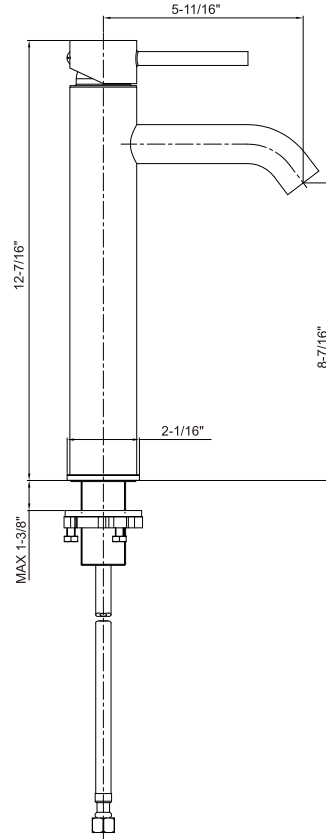

## Single-handle Bathroom Sink Faucet

**81H14-\*\*\***

### Technical Information

All product dimensions are nominal.

Valve body: Lead free brass

Drain included: NO

### Spout

Spout Length: 5-11/16"

Spout Height: 8-7/16"