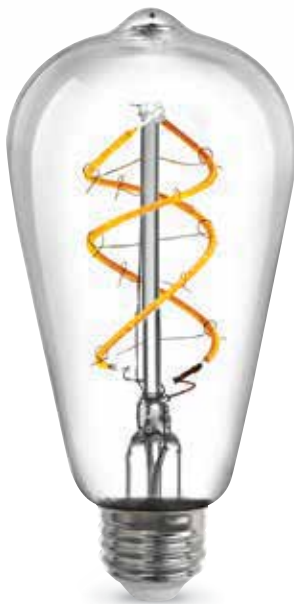

Everything old is new again

Energy-saving, long-lasting LED light bulbs vintage style

Classic filament design creates a vintage feel in any room. Perfect for lanterns or any exposed bulb application

Energy Used: 6.5 Watts

Lumens: 250

Volts: 120V

Life Year: 13.7

Life Hours: 15,000

Color Temperature: 2100

MOL: 5.4"H x 2.5"D

Glass: Clear

Base: Medium (E26)

Usage: Decorative Purpose

Dimmable: Yes

Item#:

ST19/S/CL/FILED

Bulb Shape:

ST19