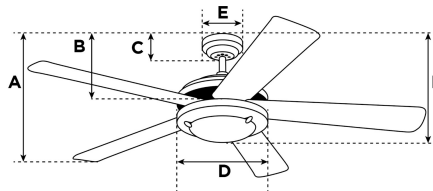

Item Number 7201800

Ripley Ceiling Fan

52" Brownstone Finish Reversible Plywood Blades
 (Applewood with Shaded Edge/Family Oak)
 Includes Light Fixture with Amber Mist Glass

Specifications

Size	52"
Blades.....	Reversible Plywood Blades (Applewood with Shaded Edge/Family Oak)
Blade Pitch.....	12°
Approved Location	Indoor
Suggested Room Size.....	Large Room (up to 15x15)
Down Rod.....	3/4" x 4"
Installation.....	Down Rod Only
Max. Ceiling Angle.....	18°
Lead Wire	54"
Light Bulb Usage.....	Includes (2) Medium (E26) Base, 13 Watt CFL Mini-Twists
Control.....	Not Adaptable
Motor Finish.....	Brownstone
Motor Material	Silicon Steel Motor 153mm x 17mm
Reverse Airflow.....	Yes
Capacitor	Triple
Switch Housing Cap.....	Not Included

Reversible Family Oak
Finish Blades

Energy Information

Airflow Efficiency.....	78 Cubic Feet Per Minute Per Watt
Electricity Use.....	62 Watts (excludes lights)
Airflow.....	4837 Cubic Feet per Minute
Max rpm	168

Warranty

Ceiling fans backed by our Limited Lifetime Warranty have a lifetime motor warranty and a 2-year warranty on all other parts.

A. Top of Canopy to Bottom of Blades	10.8"
B. Top of Canopy to Bottom of Switch House	13.2"
C. Top of Canopy to Bottom of Canopy	2.1"
D. Width of Motor Housing.....	8.3"
E. Width of Canopy.....	5.9"
F. Top of Canopy to Bottom of Glass	17.1"