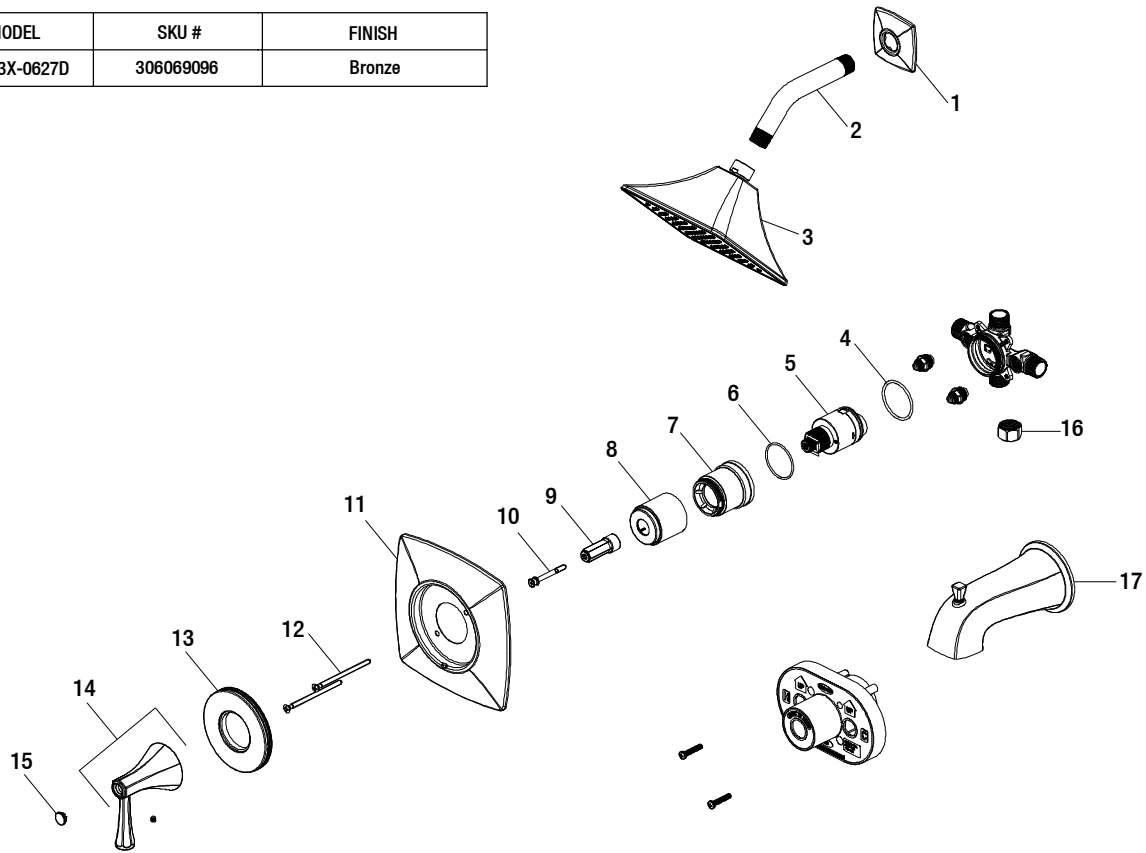

Replacement Parts List

Stillmore Single-Handle Tub and Shower Faucet in Bronze

MODEL	SKU #	FINISH
HD873X-0627D	306069096	Bronze

Many replacement parts can be purchased online or at your local store. Please use the table below to identify the part SKU number needed, go to HOMEDEPOT.COM, and check for online and store availability. If you can't find the part you are looking for, please call 1-855-HD-GLACIER.

Part	Description	Part #	Internet SKU #	Store SKU #
1	Shower flange	RP3808527D		
2	Shower arm	RP3801927D		
3	Shower head	RP3840927D		
4	O-ring	RP60101		
5	Cartridge	RP20075	202666286	270530
6	O-ring	RP60091		
7	Bonnet nut	RP7043727D		
8	Sleeve	RP8054027D		
9	Inverter	RP70556		

Part	Description	Part #	Internet SKU #	Store SKU #
10	Connector	RP50188		
11	Escutcheon	RP8025627D		
12	Escutcheon screw	RP50066		
13	Accessorize cap	RP8025527D		
14	Handle assembly	RP1367027D		
15	Index	RP1008927D		
16	Plug	RP70365		
17	Spout	RP3309627D		