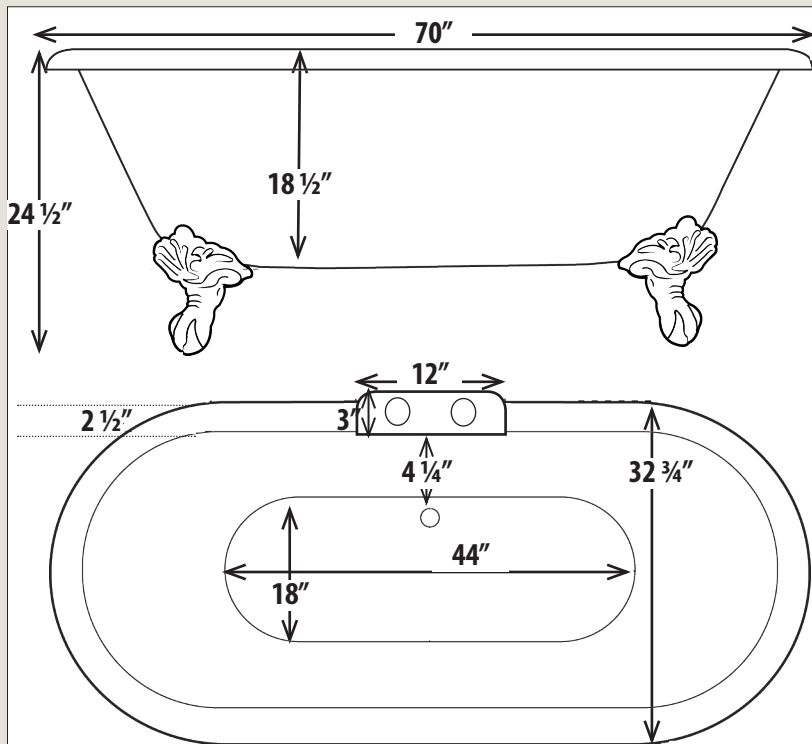

RESTORE

NOTES

Dimensions	70" L x 32 ³ / ₄ " W x 24 ¹ / ₂ " H
Shape	Oval
Color	High Gloss White
Surface Finish	
Exterior	Smooth
Interior	Smooth
Water Capacity	
To Rim	59 Gallons
Water Depth	
To Rim	18.5"
To Overflow	14"
Tap Deck	12" L x 3" D
Bath Weight	105 LBS
Faucet	7" Rim Holes

Actual dimensions may vary +/- 1/2" due to variations in the manufacturing process. Measurements for rough-in must be taken directly from the bath.