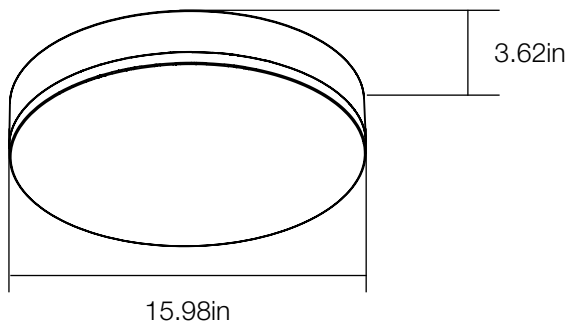

ADVANTAGES

- Replaces (1) 100 Watt Bulb
- 50,000 Hours of Continuous Use
- 80 CRI for High Quality Color Rendering
- 3-Year Product Warranty
- Adjust Night Light (Amber 2000K) with Your Wall Switch
- Adjust Color of Light with Integrated Switch to Soft White, Bright White, or Daylight (3000K/4000K/5000K)

3000K 4000K 5000K

DIMMER LIST

Dimmer Brand	Model #
Lutron	DVCL-153PR-WH
	CTCL-153PDH-WH
	TGCL-153PH-WH
	MACL-153MH-WH
	P-PKG1W-WH-R
Leviton	R62-06674-P0W
	R12-06672-1LW
	R50-IPL06-10M
Eaton	AAL06-C1
	SAL06P-W-K

SPECIFICATIONS

Model Number	56549101
SKU	1004416973
OSMID	309414730
Power	22 W
AC Voltage, Frequency	120V, 60Hz
Color Temp (nom.)	3000K/4000K/5000K Night Light Trim (2000K)
Operation Temp	-4°F ~ 113°F
CRI	80
Lumen Output (min.)	1400 lm
Dimming	Yes
Lifetime Rating	50000Hrs
Efficacy	63lm/watt

PACKAGING

Weight (±0.5 lb)	2.82 lbs
Size (L x W x H) (±0.1 in)	15.98in x 15.98in x 3.62in
Box Dimensions	17.01in x 4.09in x 17.09in
Gross Weight	3.77lbs
UPC	849489070148

INCLUDED IN BOX

- Wire Connector (2)
- Mounting Screw (2)

APPLICATIONS

Suitable for Damp Locations

SURFACE MOUNT