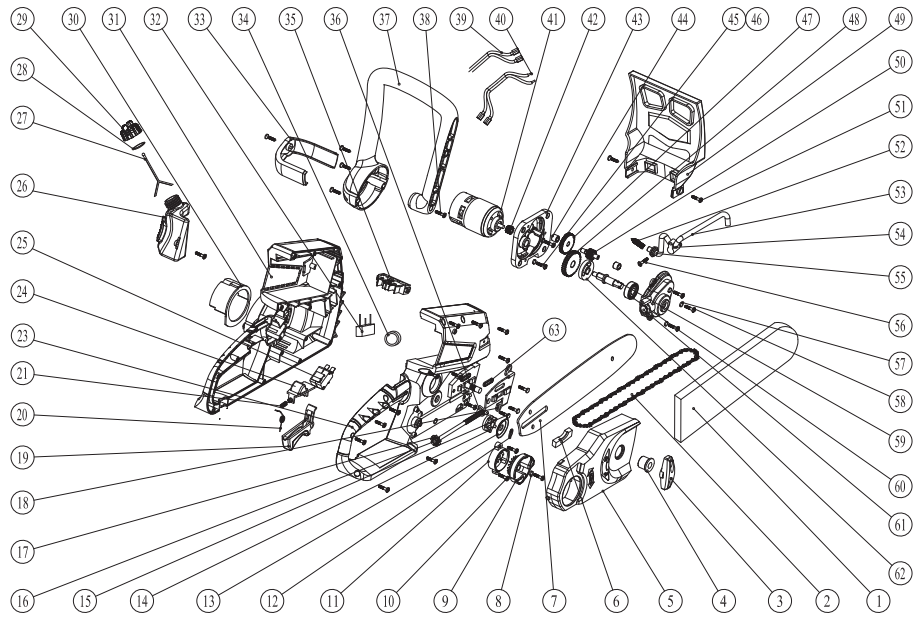

EXPLODED VIEW

PARTS LIST

ITEM NO.	PART NO.	DESCRIPTION	QTY
1	34113419-1	Scabbard	1
2	31102329-1	10" Chain	1
3	34103583	Knob	1
4	33901420	Sleeve	1
5	34110583	Rear cover	1
6	34203420	Rubber block	1
7	31101329-2	10" Bar	1
8	3290186A	Ø 4 Washer	4
9	34108583	Tension knob	1
10	32202391	ST3.5*12-F bolts	2
11	34108420	Tension knob block	1
12	32900420	Ø 9 Washer	1
13	33301420	Washer for sprocket	1
14	33900420	Chain gear	1
15	32201329	Bolts	3
16	32207159-1	Tension shaft	1
17	33904159	Tension gear	1
18	33301583	Washer for bar	1
19	34112583	Switch	1
20	33200420	Spring for switch	1
21	33904524	Spring	1
23	34101583	Right housing	1
24	34113583	Lock out trigger	1
25	36300420	Switch	1
26	34105583	Oil tank	1
27	34107583	Line for oil cap	1
28	34206152A	Seal	1
29	34106583	Oil cap	1
30	34115583	O ring	1
31	34102583	Left housing	1
32	36102420	Capacitance	1
33	34111583	Decker	1
34	36101420	Magnetic ring	1
35	34104978	Insert of housing	1
36	33303159-1	Tension block	1
37	34103583	Handle	1
38	3220404	Bolts	1
39	30302271	Wire	40cm

PARTS LIST

ITEM NO.	PART NO.	DESCRIPTION	QTY
40	30301271	Wire (14AWG black)	40cm
41	36101583	24V motor	1
42	33901329	Transmission drive gear	1
43	33100420-1	Gearbox	1
44	3210111	Needle Roller Bearings	3
45	32201155	Bolts	2
46	32916131	Spring washer	2
47	33902329	Driven gear	1
48	33903329	Driven gear	1
49	34104583	Fenders	1
50	33202329-1	Transmission drive gear	1
51	3220313A	Bolts	25
52	32208159-1	Filtered spring	1
53	34201420	Outlet oil tube	1
54	31100329	Oil pump	1
55	34202420	Input oil tube	1
56	3220811	Bolts	1
57	3290675A	Washer	3
58	3221198	Bolts	1
59	33203420	Outlet shaft	1
60	32104159	Bearing	1
61	33101420	Cover for gearbox	1
62	33902420	Cam oil for pump	1

TOLL-FREE HELPLINE: 1-888-90WORKS (888.909.6757)

Rev:00(01-21-14)

 Printed in China on 100% Recycled Paper