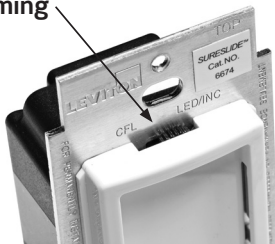

APPLICATION

Leviton Decora SureSlide® dimmers provide smooth, slide-action, full-range dimming for incandescent and dimmable LED and CFL lamps. The 6674 model features a pre-set ON/OFF switch, allowing the user to set the desired brightness level to operate automatically with the ON/OFF function. The 6672 is a slide-to-off model for users who choose to adjust lighting levels each time the device is used. Both models are designed specifically for dimmable light-emitting diodes (LED) and dimmable compact fluorescent (CFL) lamps; they are also compatible with incandescent lamps.

FEATURES AND BENEFITS

- New updated look
- Integrated linear full-range slide control for easy, precise operation
- Future-proof to control a variety of dimmable CFL and LED lamps
- Backwards compatible with incandescent lamps
- Slim, compact housing fits easily into a standard wallbox and is suitable for multi-gang installations
- Built-in radio/TV interference filter
- Available colors: 6674 - White, Ivory, Light Almond, Black and Brown
  6672 - White, Ivory and Light Almond

Pre-Set Dimmer 6674

- Features a separate ON/OFF switch that preserves the selected brightness setting
- Microprocessor design offers flexibility to program LED and CFLs for best performance
- Single pole or 3-way lighting control when used with a 3-way switch

Lamp Selector/ Programming Switch

- CFL mode for dimmable CFLs. This feature provides a higher starting voltage that is required for many Compact Fluorescent Lamps.
- LED/Incandescent mode provides optimized dimming for LED lamps and for incandescent operation.
- Switch also enables the programming mode allowing users to change the dimmer low light settings for applications where the user experiences unstable light or flicker.