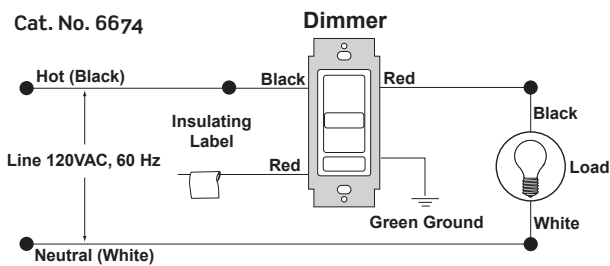

Diagram 1

Single pole wiring for incandescent, LED and compact fluorescent dimmers.

Cat. No. 6674