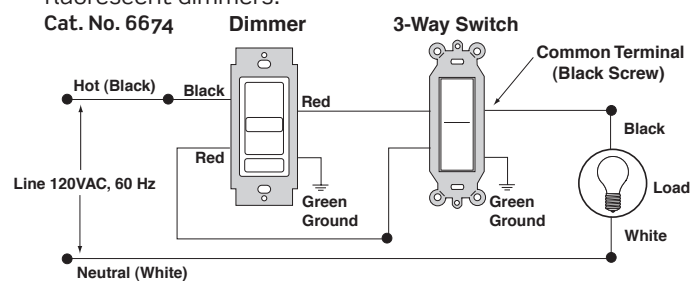

Diagram 2

3-way wiring for incandescent, LED and compact fluorescent dimmers.

Cat. No. 6674

ORDERING INFORMATION

CAT. NO.	DESCRIPTION	RATING	COLOR
6672	LED/CFL/Incandescent Dimmer, Single Pole, Slide to OFF	150W LED/CFL 600W Incandescent	W,I,T,
6674	LED/CFL/Incandescent Dimmer, Single Pole or 3-way with pre-set ON/OFF switch	150W LED/CFL 600W Incandescent	W,I,T,E,B

Leviton Manufacturing Co., Inc.

201 North Service Road, Melville, NY 11747-3138

Telephone: 1-800-323-8920 • Fax: 1-800-832-9538 • Tech Line: (8:30AM-7:00PM E.T. Monday-Friday): 1-800-824-3005

Leviton Manufacturing of Canada, Ltd.

165 Hymus Boulevard, Pointe Claire, Quebec H9R 1E9 • Telephone: 1-800-469-7890 • Fax: 1-800-563-1853

Leviton S. de R.L. de C.V.

Lago Tana 43, Mexico DF, Mexico CP 11290 • Tel. (+52) 55-5082-1040 • Fax. (+52) 5386-1797 • www.leviton.com.mx

Decora and SureSlide are registered trademarks of Leviton Manufacturing Co., Inc.

Visit our website at www.leviton.com/universal

© 2013 Leviton Manufacturing Co., Inc. All rights reserved. Subject to change without notice.

G-8643A/A13-dp