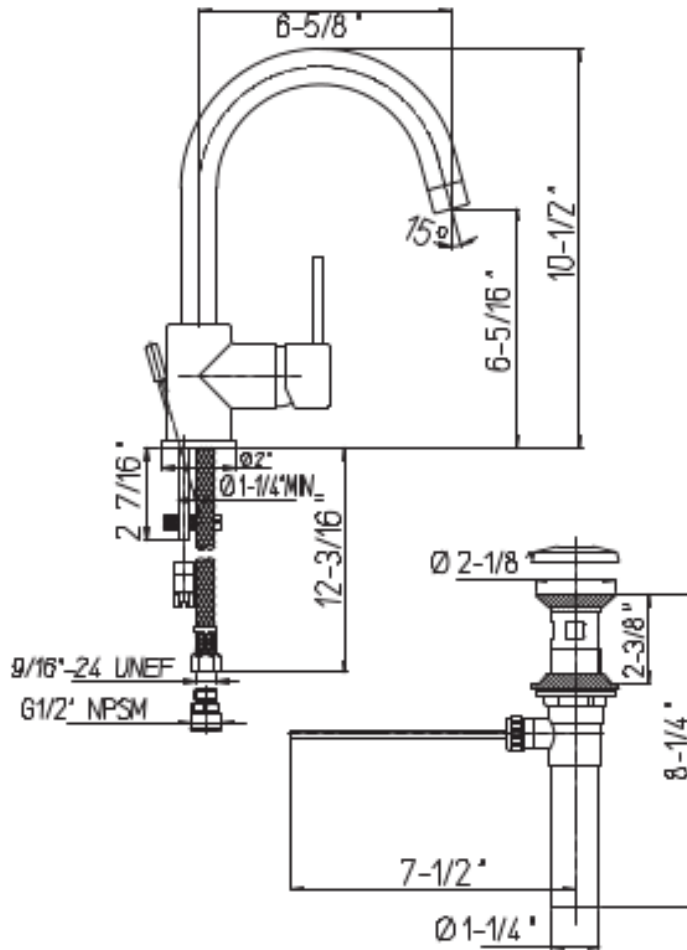

78-250

Elba single-handle lavatory faucet
10 1/2" spout height
6 5/8" spout reach. Spout rotates.
Pop-up drain included.

Elba Series

78-250

Lavatory Faucet,
Contemporary Styling

STANDARDS

- Compliant with ASME A112.18.1-B125.1
- Compliant with AB1953
- Compliant with ANSI NSF61 – Annex G
- Certified by CSA International
- Compliant with ANSI A117.1

Finishes

	78CR250	78PW250
Polished Chrome	X	
Brushed Nickel		X

Features

	78CR250	78PW250
Solid Brass Construction	X	X
Single Control Ceramic Disc Valve	X	X
Meets NSF 61/9 Annex G Lead Requirements	X	X
ADA Compliant	X	X
Step-By-Step Installation Instructions	X	X
Limited Lifetime Warranty	X	X
1.5 GPM	X	X