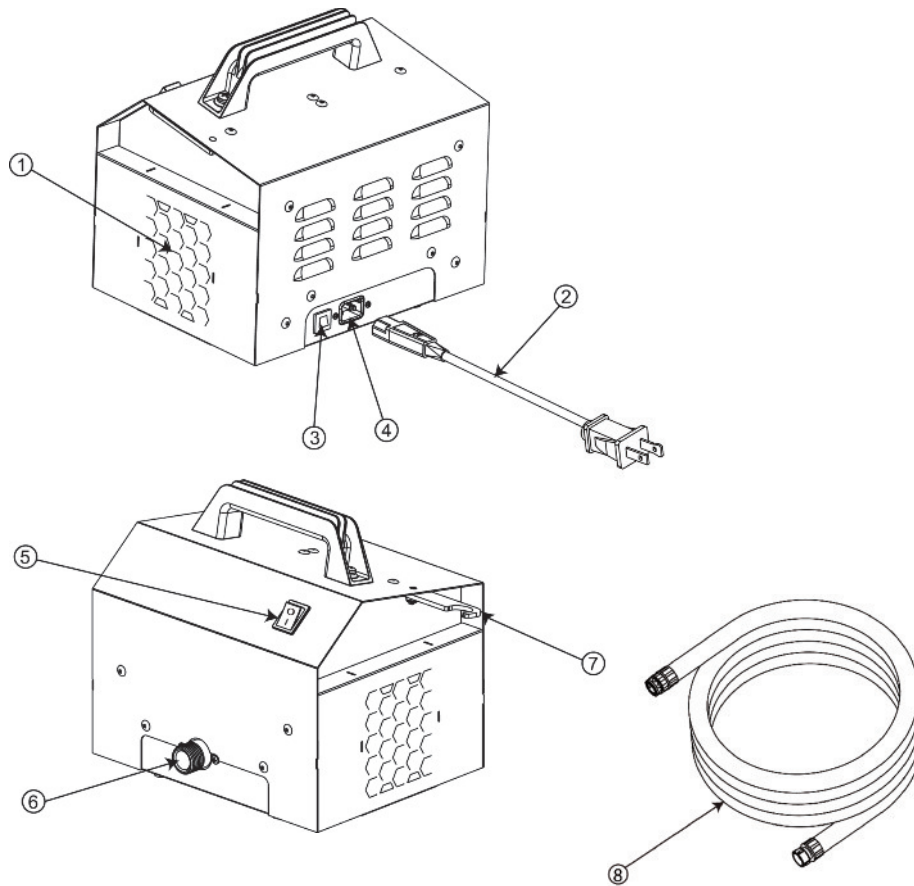

SPRAYPORT TURBINE UNIT

PARTS LIST

No.	Description	Part No.
1.	Air Filter	P2014
2.	Cordset	D42
3.	Circuit Breaker	n/a
4.	Power Inlet Connector	n/a
5.	Power Switch	n/a
6.	Air Outlet - Hose Attachment	n/a
7.	Gun Storage Dock	P2019
8.	25ft (7.6m) Air Hose	N0374