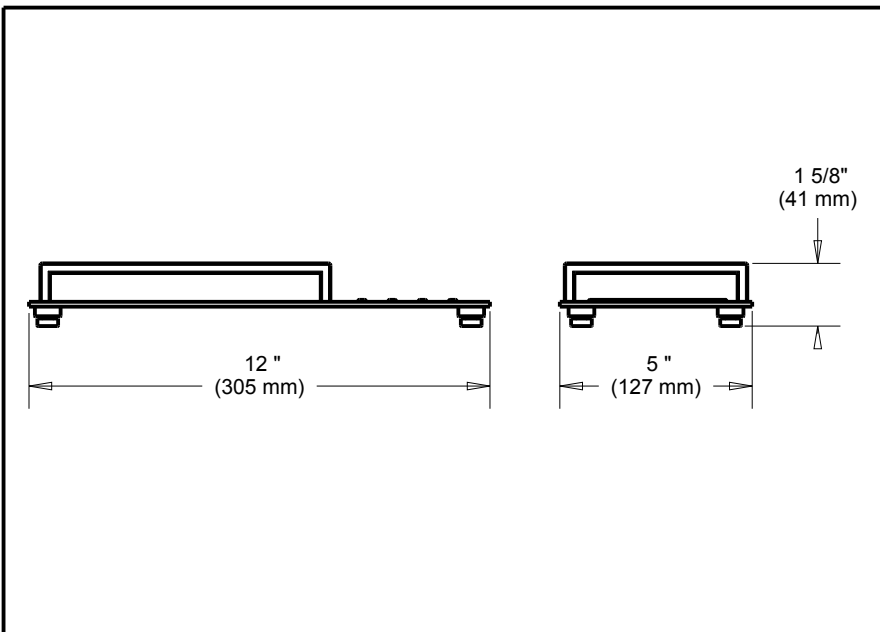

DELTA[®]

ACCESSORIES

- Vero™ Bath Collection
- Vanity Tray

Submitted Model No.: _____

Specific Features: _____

STANDARD SPECIFICATIONS:

- Wood blocking is preferable behind all wall surfaces. If wood blocking is not available, the following fasteners are suggested: Tile/Masonry-Plastic or lead Anchors Plaster/drywall-Toggle bolts.
- Mounting hardware and mounting template included with product.