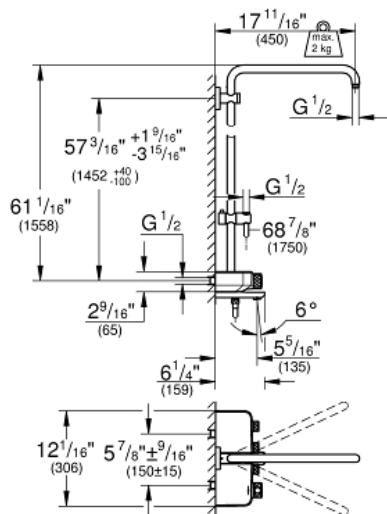

EUPHORIA SMARTCONTROL SYSTEM DUO

Shower System with Bath
Thermostat for Wall Mount

MODEL # 26512000

Pure Freude
an Wasser

GROHE

Product Description:

EUPHORIA SMARTCONTROL SYSTEM DUO

Shower System with Bath Thermostat for Wall Mount

Standard Specification:

- Consisting of:
- Horizontal 17 3/4" (450 mm) shower arm*
- Upper bracket adjustable for minimal adaption to existing drilling holes
- Exposed SmartControl bath thermostat
- Allows change between:
- Head shower and hand shower (to be ordered separately)**
- With ball joint
- Rotation angle $\pm 15^\circ$
- Tub Spout
- Adjustable height bar with gliding element
- Rotaflex metal shower hose 69" (1750mm)
- **GROHE StarLight** chrome finish
- **GROHE CoolTouch** No risk of scalding
- **GROHE TurboStat** Compact cartridge with wax thermoelement
- **GROHE EcoJoy** technology for less water and perfect flow
- GROHE SafeStop at 100°F (38°C)
- GROHE SafeStop Plus optional temperature limiter at 110°F (43°C) included
- SmartControl push for ON-OFF, turn for volume adjustment from EcoJoy to Full Flow
- Integrated GROHE EasyReach shower tray
- Inner WaterGuide for a longer life
- Twistfree to prevent hose from twisting
- Minimum flow rate 1.8 gpm (7 l/min)
- Min. recommended pressure: 15 psi (1.0 bar)
- *Shower head weight of up to 4.4 lbs (2 kg) acceptable

Applicable Codes & Standards:

- ASME A112.18.1/CSA B125.1

Color:

- 26512000 StarLight Chrome