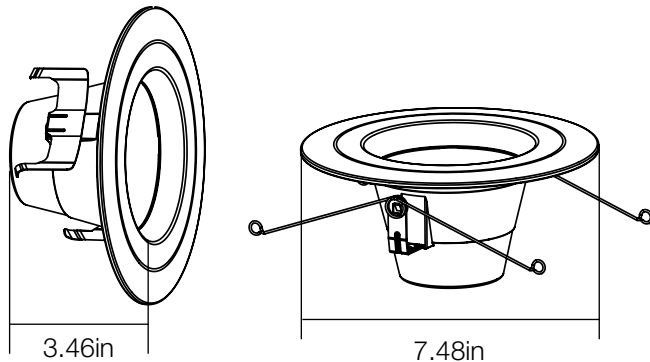

PRODUCT SPECIFICATIONS

5 & 6 in LED Color Changing Recessed Trim

53191101
SKU# 1002774081

SPECIFICATIONS

Model Number	53191101
SKU	1002774081
OSMID	302432934
Power	11 W
AC Voltage, Frequency	120V, 60 Hz
Color Temp (nom.)	2700K to 5000K
Operation Temp	-13°F ~ 113°F
CRI	90
Lumen Output (min.)	670 lm
Dimming	YES
Lifetime Rating	L70/50000Hrs
Efficacy	60.91 lm/watt

PACKAGING

Weight (±0.5 lb)	0.88 lbs
Size (L x W x H) (±0.1 in)	7.48in x 7.48in x 3.46in
Box Dimensions	7.91in x 7.8in x 7.01in
Gross Weight	1.96 lbs
UPC	849489006291

DIMMER LIST

Dimmer Brand	Model #
Lutron	CTCL-153PDH-WH
	TGCL-153PR-WH
Leviton	6672
	IPL06