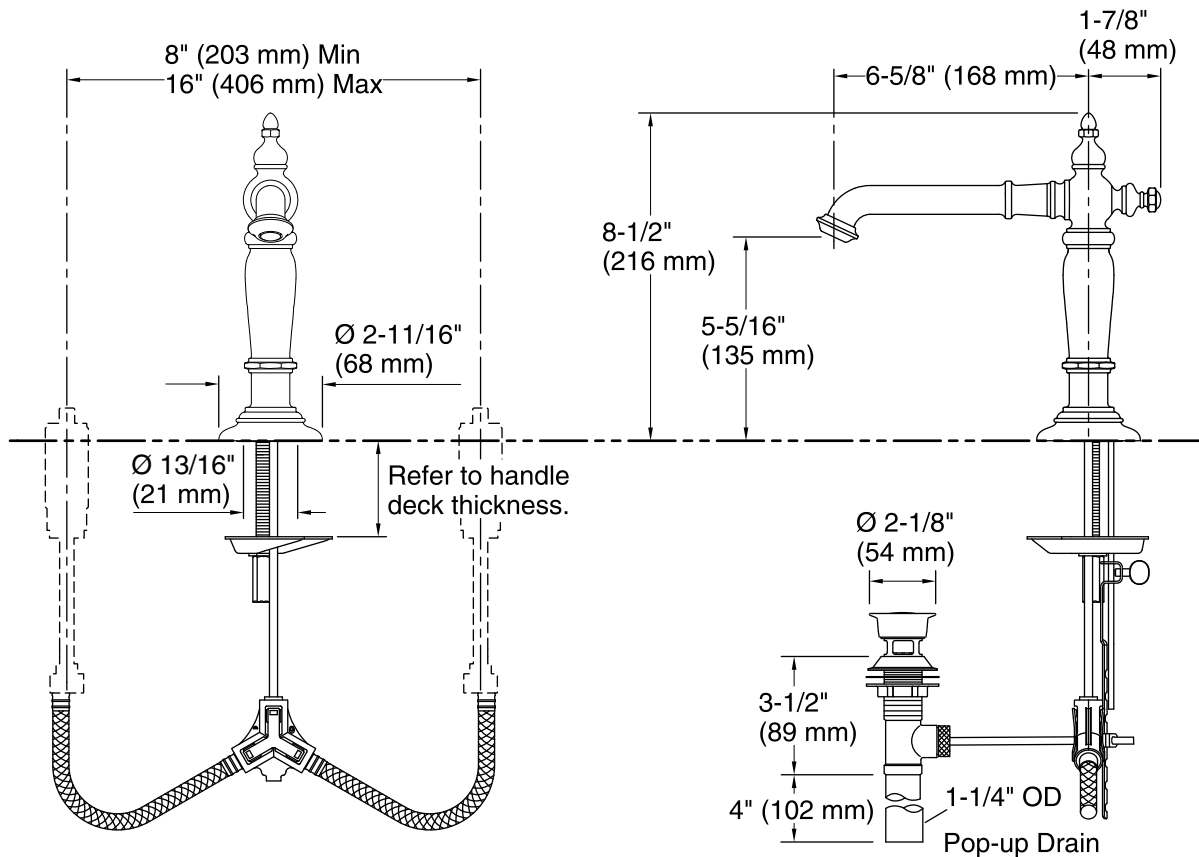

Features

- Metal construction.
- Metal pop-up drain with tailpiece.
- 6-5/8" (168 mm) spout reach.
- 1.2 gal/min (4.5 l/min) maximum flow rate [max at 60 psi (4.14 bar)].

Required Accessories

- K-98068-3 Widespread Bathroom Sink Faucet Handles
or
K-98068-3M Widespread Bathroom Sink Faucet Handles
or
K-98068-4 Widespread Bathroom Sink Faucet Handles
or
K-98068-9M Widespread Bathroom Sink Faucet Handles

Technical Information

All product dimensions are nominal.

Faucet:

Flow rate: 1.2 gal/min (4.5 l/min)

Pressure: 60 psi (4.1 bar)

Drain included: YES

Spout:

Spout reach: 6-5/8" (168 mm)