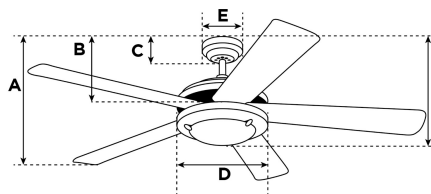

Item Number 7876300

Wengue Ceiling Fan

30" Chrome Finish Reversible Blades (Wengue/Beech)
Includes Light Kit with Opal Frosted Glass

Specifications

Size	30"
Blades	Reversible MDF Blades (Wengue/Beech)
Blade Pitch	18°
Approved Location	Indoor
Suggested Room Size	Small Room (10x10) or smaller
Down Rod	3/4" x 4"
Installation	Down Rod Only
Max. Ceiling Angle	18°
Lead Wire	78"
Light Bulb Usage	Includes (2) Candelabra (E12) Base, 40 Watt G16 1/2 Lamps
Control	Remote Control Adaptable
Motor Finish	Chrome
Motor Material	Silicon Steel Motor 153mm x 9mm
Reverse Airflow	Yes
Capacitor	Dual
Switch Housing Cap	Not Included

Reversible Beech
Finish Blades

Energy Information

Airflow Efficiency	53 Cubic Feet Per Minute Per Watt
Electricity Use	34 Watts (excludes lights)
Airflow	1816 Cubic Feet per Minute
Max rpm	246

Warranty

Ceiling fans backed by our Limited Lifetime Warranty have a lifetime motor warranty and a 2-year warranty on all other parts.

A. Top of Canopy to Bottom of Blades	9"
B. Top of Canopy to Bottom of Switch House	10.4"
C. Top of Canopy to Bottom of Canopy	2.5"
D. Width of Motor Housing	6.8"
E. Width of Canopy	5.1"
F. Top of Canopy to Bottom of Glass	12.1"