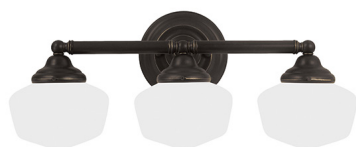

**44438-782: Three Light Wall / Bath**

**Dimensions:**

**Width:** 23 1/4"      **Extends:** 10"  
**Height:** 10"      **Wire:** 6 1/2"  
**Weight:** 5.1 lbs.      **Mounting Proc.:** Wall / Bath  
**Connection:** Mounted To Box

**Bulbs:**

3 - Medium A19 60w Max. 120v - Not included

**Features:**

- Easily converts to LED with optional replacement lamps
- Meets Title 24 energy efficiency standards
- Title 24 compliant if used with Joint Appendix (JA8) approved light bulbs listed in the California Energy Commission Appliance database.

**UPC #:**785652217159

**Finish:** Heirloom Bronze (782)

**Shade / Glass / Diffuser Details:**

Part	Material	Finish	Quantity	Item Number	Length	Width	Height	Diameter	Fitter Diameter	Shade Top Length	Shade Top Width	Shade Top Diameter
Glass	Glass	Satin White	3				5	6 3/4	3 1/4			6 3/4