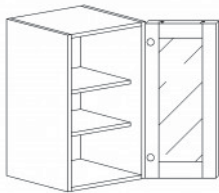

WALL MULLION DOOR CABINET(glass not included)

Item Code	Dimensions
A2- WMD1530	W15" H30" D12"
A2- WMD1536	W15" H36" D12"
A2- WMD1542	W15" H42" D12"