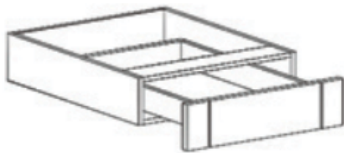

BASE VANITY-SIZE DRAWER

Item Code	Dimensions
A1- DKD24	W24" H7" D21"
A1- DKD30	W30" H7" D21"
A1- DKD36	W36" H7" D21"