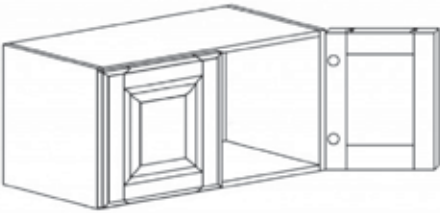

**WALL 2 DOORS CABINET**

Item Code	Dimensions
O- W2430	W24" H30" D12"
O- W2436	W24" H36" D12"
O- W2442	W24" H42" D12"

**WALL 2 DOORS CABINET**

Item Code	Dimensions
O- W2730	W27" H30" D12"
O- W2736	W27" H36" D12"
O- W2742	W27" H42" D12"