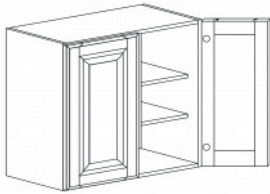

Item Code	Dimensions
O- W3630	W36" H30" D12"
O- W3636	W36" H36" D12"
O- W3642	W36" H42" D12"