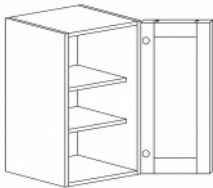

WALL CABINET

Item Code	Dimensions
C- W1230	W12" H30" D12"
C- W1236	W12" H36" D12"
C- W1242	W12" H42" D12"