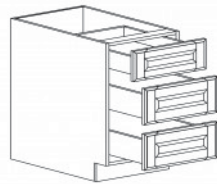

3 DRAWER BASE CABINET

Item Code	Dimensions
O- DB12-3	W12" H34.5" D24"
O- DB15-3	W15" H34.5" D24"
O- DB18-3	W18" H34.5" D24"
O- DB21-3	W21" H34.5" D24"
O- DB24-3	W24" H34.5" D24"
O- DB27-3	W27" H34.5" D24"
O- DB30-3	W30" H34.5" D24"
O- DB33-3	W33" H34.5" D24"
O- DB36-3	W36" H34.5" D24"