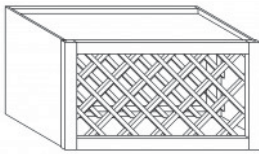

WALL WINE RACK

Item Code	Dimensions
K- WRC3015	W30" H15" D12"
K- WRC3018	W30" H18" D12"