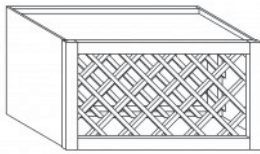

WALL WINE RACK

Item Code	Dimensions
O- WRC3015	W30" H15" D12"
O- WRC3018	W30" H18" D12"