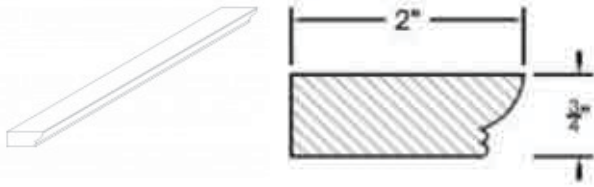

### OUTSIDE CORNER MOLDING

Item Code	Dimensions
P- OCM8	W7/8" x 96"

**OGEE MOLDING**

Item Code	Dimensions
P- OGM8	W2" x 96"

**TRIPLE BEAD MOLDING**

Item Code	Dimensions
P- TBM8	W2" x 96"

**DECORATIVE ROPE MOLDING**