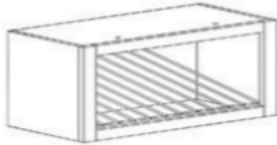

**WALL CABINET**

Item Code	Dimensions
E- W3630	W36" H30" D12"
E- W3636	W36" H36" D12"
E- W3642	W36" H42" D12"

**WALL DISH CABINET**

Item Code	Dimensions
E- WCD3015	W30" H15" D12"

**WALL DIAGONAL CABINET**