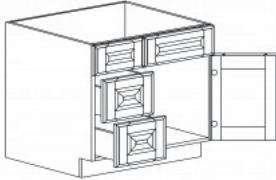

VANITY SINK DRAWER CABINET

Item Code	Dimensions
K- VSD30L (left)	W30" H33" D21"
K- VSD30R (right)	W30" H33" D21"

WALL CABINETS

Style: K

Color: Kingfield Maple