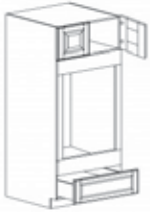

TALL CABINETS

Style: O
Color: Creamy White

DOUBLE OVEN CABINET

Item Code	Dimensions
O- DOC3084	W30" H84" D24"
O- DOC3090	W30" H90" D24"
O- DOC3096	W30" H96" D24"

Note: Frameless DOC opening 28 1/2" x 56 1/4" (inside dimension).
Cabinet comes with trim material