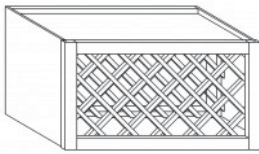

WALL WINE RACK

Item Code	Dimensions
C- WRC3015	W30" H15" D12"
C- WRC3018	W30" H18" D12"