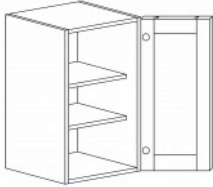

WALL CABINET

Item Code	Dimensions
A1- W2130	W21" H30" D12"
A1- W2136	W21" H36" D12"
A1- W2142	W21" H42" D12"