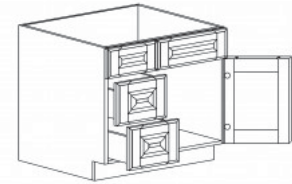

VANITY SINK DRAWER CABINET

Item Code	Dimensions
A3- VSD30L (left)	W30" H33" D21"
A3- VSD30R (right)	W30" H33" D21"

WALL CABINETS

Style: A-3

Color: White Shaker