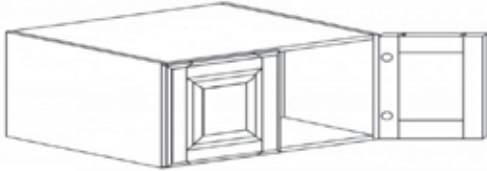

WALL 2 DOORS CABINET

Item Code	Dimensions
O- W3612-24	W36" H12" D24"
O- W3615-24	W36" H15" D24"
O- W3618-24	W36" H18" D24"
O- W3621-24	W36" H21" D24"
O- W3624-24	W36" H24" D24"

WALL 2 DOORS CABINET