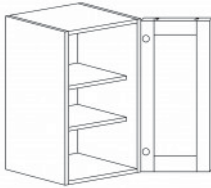

WALL CABINET

Item Code	Dimensions
E- W1230	W12" H30" D12"
E- W1236	W12" H36" D12"
E- W1242	W12" H42" D12"