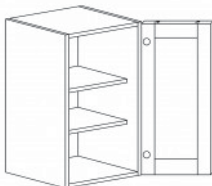

WALL CABINET

Item Code	Dimensions
E- W1830	W18" H30" D12"
E- W1836	W18" H36" D12"
E- W1842	W18" H42" D12"