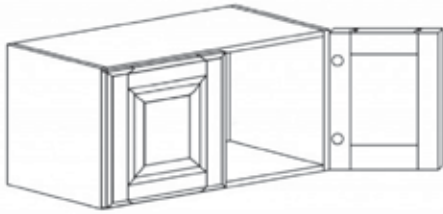

WALL 2 DOORS CABINET

Item Code	Dimensions
A1- W3612	W36" H12" D12"
A1- W3615	W36" H15" D12"
A1- W3618	W36" H18" D12"
A1- W3621	W36" H21" D12"
A1- W3624	W36" H24" D12"