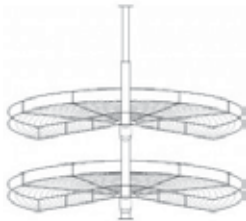

Item Code	Dimensions
C- Touch Up Kit	One Size

**VALANCE**

Item Code	Dimensions
C- VAL30	W30" H4 3/4"
C- VAL36	W36" H4 3/4"
C- VAL42	W42" H4 3/4"
C- VAL48	W48" H4 3/4"
C- VAL60	W60" H4 3/4"

**VALANCE**

Item Code	Dimensions
C- VAL36-12	W36" H12"
C- VAL42-12	W42" H12"
C- VAL48-12	W48" H12"