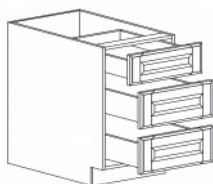

VANITY BASE 3 DRAWER CABINET

Item Code	Dimensions
H- VBD12-3	W12" H33" D21"
H- VBD15-3	W15" H33" D21"
H- VBD18-3	W18" H33" D21"
H- VBD21-3	W21" H33" D21"