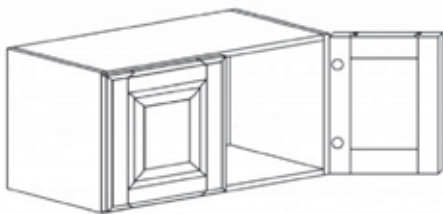

WALL 2 DOORS CABINET

Item Code	Dimensions
A3- W3012	W30" H12" D12"
A3- W3015	W30" H15" D12"
A3- W3018	W30" H18" D12"
A3- W3021	W30" H21" D12"
A3- W3024	W30" H24" D12"

WALL 2 DOORS CABINET