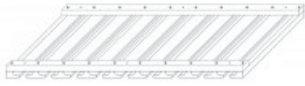

GLASS HANGER

Item Code	Dimensions
P- SGH3012	W30" H1 3/4" D12"
P- SGH3612	W36" H1 3/4" D12"