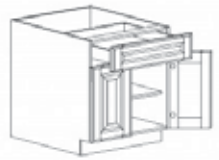

BASE CABINET

Item Code	Dimensions		
P- B24	W24"	H34.5"	D24"
P- B27	W27"	H34.5"	D24"
P- B30	W30"	H34.5"	D24"
P- B33	W33"	H34.5"	D24"
P- B36	W36"	H34.5"	D24"
P- B39	W39"	H34.5"	D24"
P- B42	W42"	H34.5"	D24"