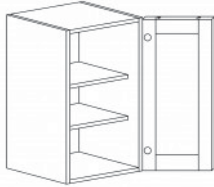

WALL CABINET

Item Code	Dimensions
B- W2130	W21" H30" D12"
B- W2136	W21" H36" D12"
B- W2142	W21" H42" D12"