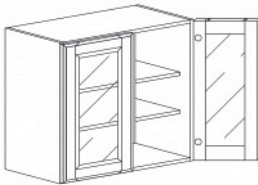

WALL MULLION DOOR CABINET WITH 2 DOORS (glass not included)

Item Code	Dimensions
Y- WMD2430	W24" H30" D12"
Y- WMD2436	W24" H36" D12"
Y- WMD2442	W24" H42" D12"