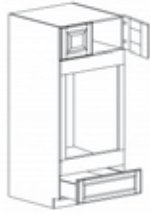

TALL CABINETS

Style: B

Color: Honey Spice

DOUBLE OVEN CABINET

Item Code	Dimensions
B- DOC3084	W30" H84" D24"
B- DOC3090	W30" H90" D24"
B- DOC3096	W30" H96" D24"

Note: Frameless DOC opening 28 1/2" x 56 1/4" (inside dimension.)
Cabinet comes with trim material