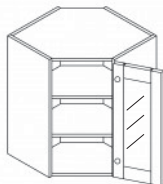

Item Code	Dimensions
O- WDC2430	W24" H30" D12"
O- WDC2436	W24" H36" D12"
O- WDC2436-15	W24" H36" D15"
O- WDC2442	W24" H42" D12"
O- WDC2442-15	W24" H42" D15"

**WALL DIAGONAL MULLION DOOR CABINET(glass not included)**