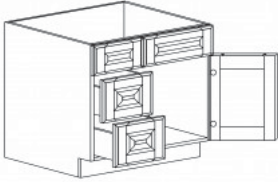

VANITY SINK DRAWER CABINET

Item Code	Dimensions
C- VSD30L (left)	W30" H33" D21"
C- VSD30R (right)	W30" H33" D21"

WALL CABINETS

Style: C

Color: Coffee Cherry