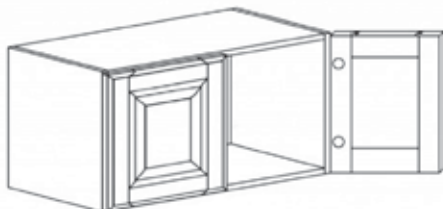

WALL 2 DOORS CABINET

Item Code	Dimensions
A1- W3312	W33" H12" D12"
A1- W3315	W33" H15" D12"
A1- W3318	W33" H18" D12"
A1- W3321	W33" H21" D12"
A1- W3324	W33" H24" D12"