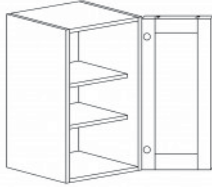

WALL CABINET

Item Code	Dimensions
A2- W1830	W18" H30" D12"
A2- W1836	W18" H36" D12"
A2- W1842	W18" H42" D12"