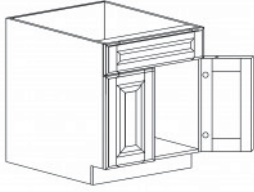

VANITY SINK BASE CABINET

Item Code	Dimensions
B- VSB24	W24" H32" D21"
B- VSB27	W27" H32" D21"
B- VSB30	W30" H32" D21"
B- VSB36	W36" H32" D21"