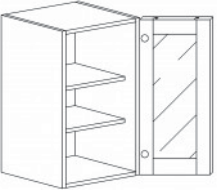

WALL MULLION DOOR CABINET(glass not included)

Item Code	Dimensions
P- WMD2130	W21" H30" D12"
P- WMD2136	W21" H36" D12"
P- WMD2142	W21" H42" D12"