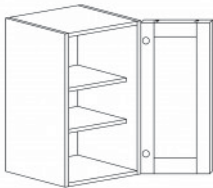

WALL CABINET

Item Code	Dimensions
A2- W1230	W12" H30" D12"
A2- W1236	W12" H36" D12"
A2- W1242	W12" H42" D12"