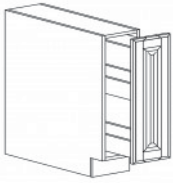

BASE SPICE RACK CABINET

Item Code	Dimensions
C- BSR09	W09" H34.5" D24"