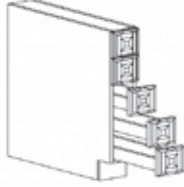

BASE SPICE 5 DRAWER CABINET

Item Code	Dimensions
O- BSDC06	W06" H34.5" D24"