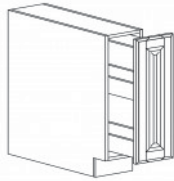

BASE SPICE RACK CABINET

Item Code	Dimensions		
Y- BSR09	W09"	H34.5"	D24"