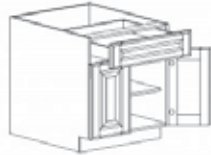

BASE CABINET

Item Code	Dimensions
A3- B24	W24" H34.5" D24"
A3- B27	W27" H34.5" D24"
A3- B30	W30" H34.5" D24"
A3- B33	W33" H34.5" D24"
A3- B36	W36" H34.5" D24"
A3- B39	W39" H34.5" D24"
A3- B42	W42" H34.5" D24"