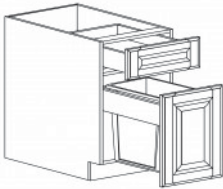

BASE WASTE BASKET CABINET

Item Code	Dimensions		
E- BWBK18-2	W18"	H34.5"	D24"

Waste basket sold separately
BWBK18-2 is for dual waste baskets

3 DRAWER BASE CABINET