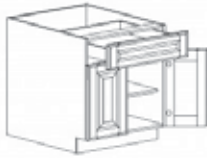

BASE CABINET

Item Code	Dimensions
B- B24	W24" H34.5" D24"
B- B27	W27" H34.5" D24"
B- B30	W30" H34.5" D24"
B- B33	W33" H34.5" D24"
B- B36	W36" H34.5" D24"
B- B39	W39" H34.5" D24"
B- B42	W42" H34.5" D24"