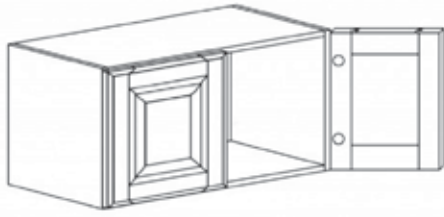

WALL 2 DOORS CABINET

Item Code	Dimensions
Y- W3612	W36" H12" D12"
Y- W3615	W36" H15" D12"
Y- W3618	W36" H18" D12"
Y- W3621	W36" H21" D12"
Y- W3624	W36" H24" D12"