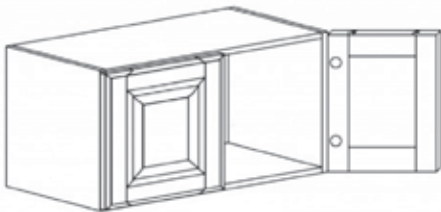

WALL 2 DOORS CABINET

Item Code	Dimensions
O- W3312	W33" H12" D12"
O- W3315	W33" H15" D12"
O- W3318	W33" H18" D12"
O- W3321	W33" H21" D12"
O- W3324	W33" H24" D12"