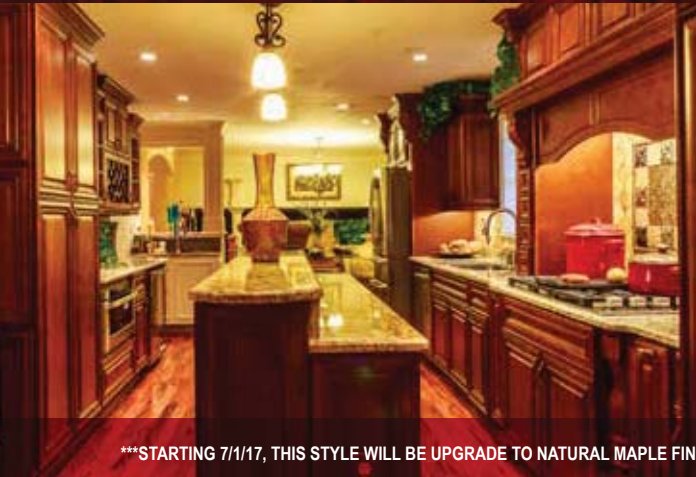

# Cambridge

- Full Overlay Euro-Style Cabinet (Frameless)
- Five Piece Solid Maple Door
- 3/4" Plywood Box Construction
- Dovetail Drawer-Box Construction
- Full Extension Side-Mount Soft-Close Drawer Glides
- Soft-Closing Hinges
- 3/4" Adjustable Plywood Shelving
- Color Matched Interiors/Exteriors