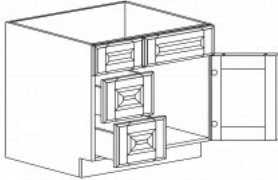

VANITY SINK DRAWER CABINET

Item Code	Dimensions
A2- VSD30L (left)	W30" H33" D21"
A2- VSD30R (right)	W30" H33" D21"

WALL CABINETS

Style: A-2

Color: Gray Shaker