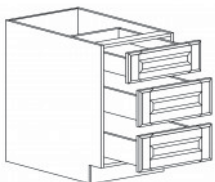

VANITY BASE 3 DRAWER CABINET

Item Code	Dimensions
W- VBD12-3	W12" H32" D21"
W- VBD15-3	W15" H32" D21"
W- VBD18-3	W18" H32" D21"
W- VBD21-3	W21" H32" D21"