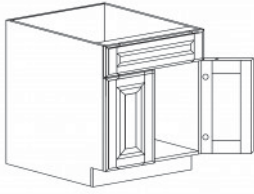

VANITY SINK BASE CABINET

Item Code	Dimensions
H- VSB24	W24" H33" D21"
H- VSB27	W27" H33" D21"
H- VSB30	W30" H33" D21"
H- VSB36	W36" H33" D21"