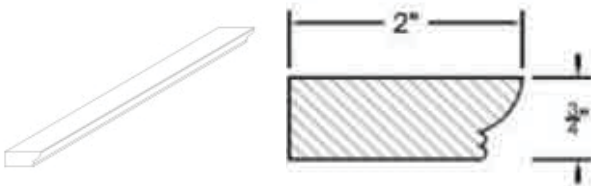

DECORATIVE ROPE MOLDING

Item Code	Dimensions
C- MI8	W1/2" x 96

OUTSIDE CORNER MOLDING

Item Code	Dimensions
C- OCM8	W7/8" x 96

OGEE MOLDING

Item Code	Dimensions
C- OGM8	W2" x 96"