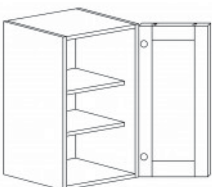

WALL CABINET

Item Code	Dimensions
P- W1530	W15" H30" D12"
P- W1536	W15" H36" D12"
P- W1542	W15" H42" D12"