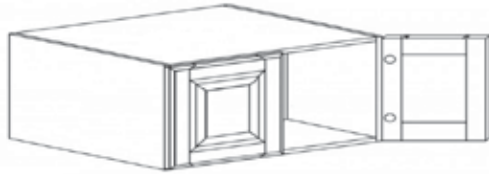

WALL 2 DOORS CABINET

Item Code	Dimensions
W- W3612-24	W36" H12" D24"
W- W3615-24	W36" H15" D24"
W- W3618-24	W36" H18" D24"
W- W3621-24	W36" H21" D24"
W- W3624-24	W36" H24" D24"