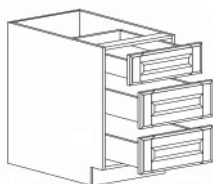

VANITY BASE 3 DRAWER CABINET

Item Code	Dimensions
A2- VBD12-3	W12" H33" D21"
A2- VBD15-3	W15" H33" D21"
A2- VBD18-3	W18" H33" D21"
A2- VBD21-3	W21" H33" D21"