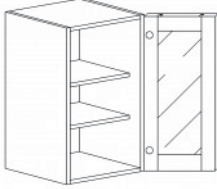

WALL MULLION DOOR CABINET(glass not included)

Item Code	Dimensions
P- WMD1530	W15" H30" D12"
P- WMD1536	W15" H36" D12"
P- WMD1542	W15" H42" D12"