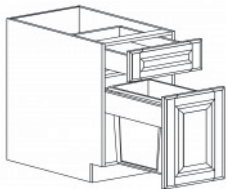

BASE WASTE BASKET CABINET

Item Code	Dimensions
A2- BWBK18-2	W18" H34.5" D24"

Waste basket sold separately
BWBK18-2 is for dual waste baskets