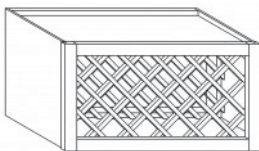

WALL WINE RACK

Item Code	Dimensions
A1- WRC3615	W36" H15" D12"
A1- WRC3618	W36" H18" D12"