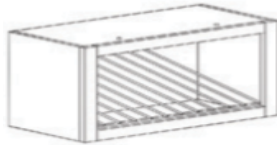

WALL DISH CABINET

Item Code	Dimensions
Y- WCD3015	W30" H15" D12"