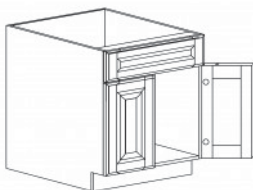

SINK BASE CABINET

Item Code	Dimensions
A2- SB24	W24" H34.5" D24"
A2- SB27	W27" H34.5" D24"
A2- SB30	W30" H34.5" D24"
A2- SB33	W33" H34.5" D24"
A2- SB36	W36" H34.5" D24"
A2- SB39	W39" H34.5" D24"
A2- SB42	W42" H34.5" D24"