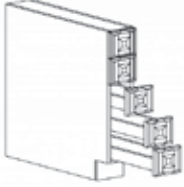

BASE SPICE 5 DRAWER CABINET

Item Code	Dimensions
A3- BSDC06	W06" H34.5" D24"