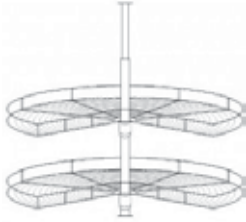

LAZY SUSAN SPINNER

Item Code	Dimensions
BLS Spinner	One Size