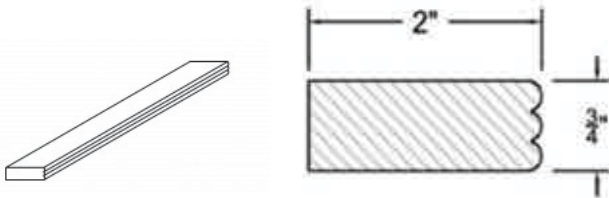

TRIPLE BEAD MOLDING

Item Code	Dimensions
O- TBM8	W2" x 96"