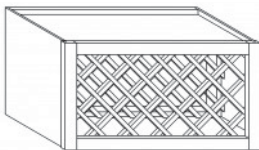

WALL WINE RACK

Item Code	Dimensions
A2- WRC3015	W30" H15" D12"
A2- WRC3018	W30" H18" D12"