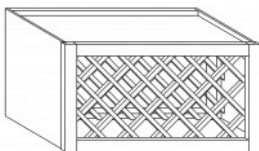

WALL MULLION DOOR CABINET WITH 2 DOORS(glass not included)

Item Code	Dimensions
C- WMD3330	W12" H30" D12"
C- WMD3336	W12" H36" D12"
C- WMD3342	W12" H42" D12"

WALL MULLION DOOR CABINET WITH 2 DOORS(glass not included)

Item Code	Dimensions
C- WMD3630	W36" H30" D12"
C- WMD3636	W36" H36" D12"
C- WMD3642	W36" H42" D12"

WALL OPEN END SHELVES CABINET

Item Code	Dimensions
C- WOES1230	W12" H30" D12"
C- WOES1236	W12" H36" D12"
C- WOES1242	W12" H42" D12"

WALL WINE RACK

Item Code	Dimensions
C- WRC3015	W30" H15" D12"
C- WRC3018	W30" H18" D12"

WALL WINE RACK

Item Code	Dimensions
C- WRC3615	W36" H15" D12"
C- WRC3618	W36" H18" D12"

WALL SPICE DRAWER CABINET

Item Code	Dimensions
C- WSD1206	W12" H06" D12"
C- WSD1806	W18" H06" D12"