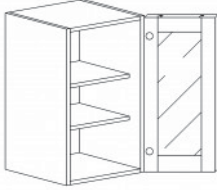

WALL MULLION DOOR CABINET(glass not included)

Item Code	Dimensions
P- WMD1230	W12" H30" D12"
P- WMD1236	W12" H36" D12"
P- WMD1242	W12" H42" D12"