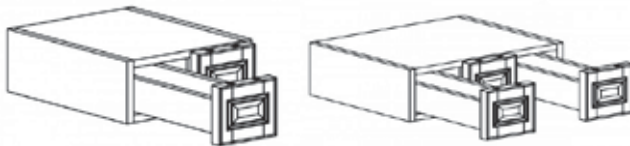

WALL WINE RACK

Item Code	Dimensions
W- WRC3615	W36" H15" D12"
W- WRC3618	W36" H18" D12"

WALL SPICE DRAWER CABINET

Item Code	Dimensions
W- WSD1206	W12" H06" D12"
W- WSD1806	W18" H06" D12"