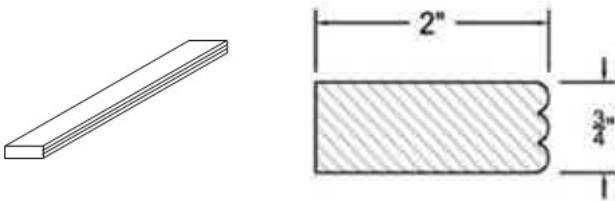

TRIPLE BEAD MOLDING

Item Code	Dimensions
C- TBM8	W2" x 96"

Note: Solid Wood Drawer Boxes effective July 1st, information to be provided