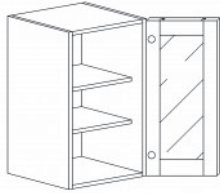

WALL MULLION DOOR CABINET(glass not included)

Item Code	Dimensions
Y- WMD1230	W12" H30" D12"
Y- WMD1236	W12" H36" D12"
Y- WMD1242	W12" H42" D12"