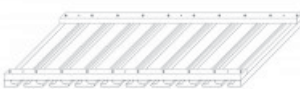

GLASS HANGER

Item Code	Dimensions
A1- SGH3012	W30" H1 3/4" D12"
A1- SGH3612	W36" H1 3/4" D12"