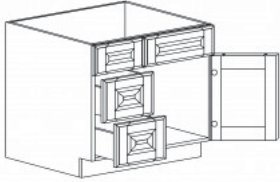

VANITY SINK DRAWER CABINET

Item Code	Dimensions
O- VSD30L (left)	W30" H32" D21"
O- VSD30R (right)	W30" H32" D21"

WALL CABINETS

Style: O

Color: Creamy White