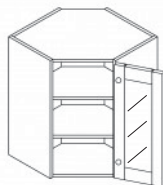

Item Code	Dimensions
W- WDC2430	W24" H30" D12"
W- WDC2436	W24" H36" D12"
W- WDC2436-15	W24" H36" D15"
W- WDC2442	W24" H42" D12"
W- WDC2442-15	W24" H42" D15"

**WALL DIAGONAL MULLIAN CABINET (glass not included)**