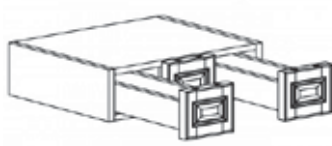

**WALL WINE RACK**

Item Code	Dimensions
B- WRC3015	W30" H15" D12"
B- WRC3018	W30" H18" D12"

**WALL WINE RACK**

Item Code	Dimensions
B- WRC3615	W36" H15" D12"
B- WRC3618	W36" H18" D12"

**WALL SPICE DRAWER CABINET**