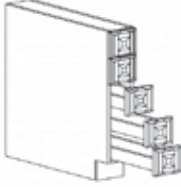

BASE SPICE 5 DRAWER CABINET

Item Code	Dimensions		
Y- BSDC06	W06"	H34.5"	D24"