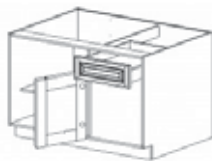

BASE BLIND CABINET

Item Code	Dimensions
H- BBC39	W39" H34.5" D24"
H- BBC42	W42" H34.5" D24"
H- BBC45	W45" H34.5" D24"