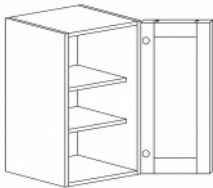

WALL CABINET

Item Code	Dimensions
H- W1230	W12" H30" D12"
H- W1236	W12" H36" D12"
H- W1242	W12" H42" D12"