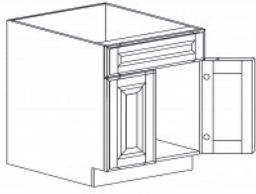

VANITY SINK BASE CABINET

Item Code	Dimensions
O- VSB24	W24" H32" D21"
O- VSB27	W27" H32" D21"
O- VSB30	W30" H32" D21"
O- VSB36	W36" H32" D21"