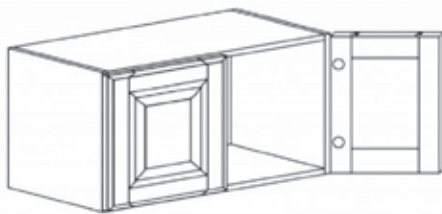

WALL 2 DOORS CABINET

Item Code	Dimensions
H- W3312	W33" H12" D12"
H- W3315	W33" H15" D12"
H- W3318	W33" H18" D12"
H- W3321	W33" H21" D12"
H- W3324	W33" H24" D12"