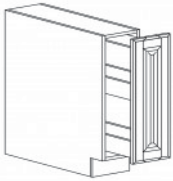

BASE SPICE RACK CABINET

Item Code	Dimensions
A1- BSR09	W09" H34.5" D24"