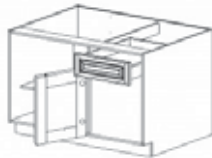

BASE BLIND CABINET

Item Code	Dimensions
A3- BBC39	W39" H34.5" D24"
A3- BBC42	W42" H34.5" D24"
A3- BBC45	W45" H34.5" D24"