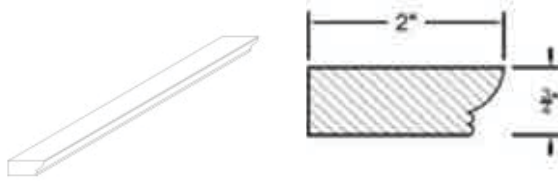

Item Code	Dimensions
E- MI8	W1/2" x 96

**OUTSIDE CORNER MOLDING**

Item Code	Dimensions
E- OCM8	W7/8" x 96

**OGEE MOLDING**

Item Code	Dimensions
E- OGM8	W2" x 96"

**TRIPLE BEAD MOLDING**

Item Code	Dimensions
E- TBM8	W2" x 96"