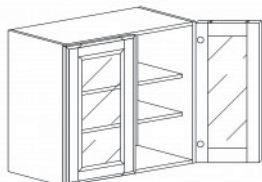

WALL MULLION DOOR CABINET WITH 2 DOORS(glass not included)

Item Code	Dimensions
C- WMD3030	W30" H30" D12"
C- WMD3036	W30" H36" D12"
C- WMD3042	W30" H42" D12"