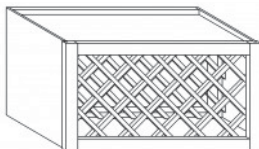

WALL WINE RACK

Item Code	Dimensions
E- WRC3615	W36" H15" D12"
E- WRC3618	W36" H18" D12"