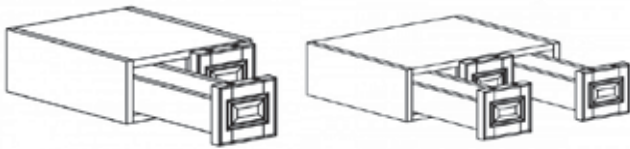

WALL WINE RACK

Item Code	Dimensions
C- WRC3615	W36" H15" D12"
C- WRC3618	W36" H18" D12"

WALL SPICE DRAWER CABINET

Item Code	Dimensions
C- WSD1206	W12" H06" D12"
C- WSD1806	W18" H06" D12"