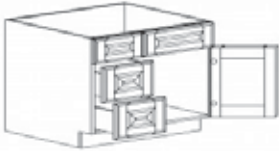

VANITY SINK DRAWER CABINET

Item Code	Dimensions
Y- VSD30L (left)	W30" H33" D21"
Y- VSD30R (right)	W30" H33" D21"

WALL CABINETS

Style: Y

Color: White Shaker