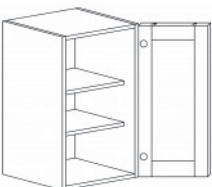

WALL CABINET

Item Code	Dimensions
P- W1830	W18" H30" D12"
P- W1836	W18" H36" D12"
P- W1842	W18" H42" D12"