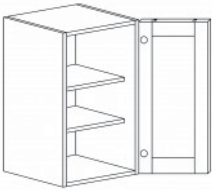

WALL CABINET

Item Code	Dimensions
P- W1230	W12" H30" D12"
P- W1236	W12" H36" D12"
P- W1242	W12" H42" D12"