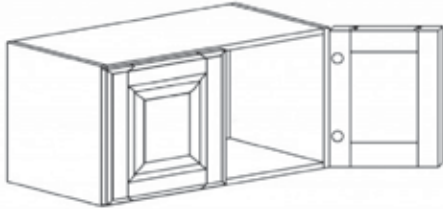

WALL 2 DOORS CABINET

Item Code	Dimensions
A2- W3612	W36" H12" D12"
A2- W3615	W36" H15" D12"
A2- W3618	W36" H18" D12"
A2- W3621	W36" H21" D12"
A2- W3624	W36" H24" D12"