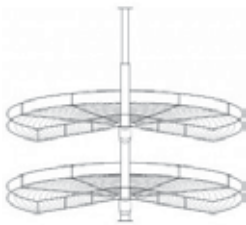

LAZY SUSAN SPINNER

Item Code	Dimensions
BLS Spinner	One Size