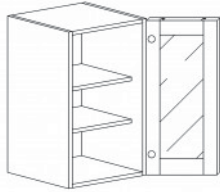

WALL MULLION DOOR CABINET(glass not included)

Item Code	Dimensions
Y- WMD1530	W15" H30" D12"
Y- WMD1536	W15" H36" D12"
Y- WMD1542	W15" H42" D12"