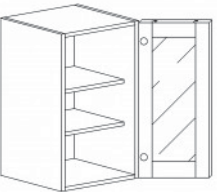

WALL MULLION DOOR CABINET(glass not included)

Item Code	Dimensions
O- WMD2130	W21" H30" D12"
O- WMD2136	W21" H36" D12"
O- WMD2142	W21" H42" D12"