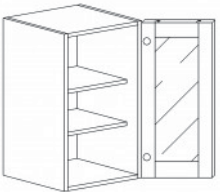

WALL MULLION DOOR CABINET(glass not included)

Item Code	Dimensions
Y- WMD2130	W21" H30" D12"
Y- WMD2136	W21" H36" D12"
Y- WMD2142	W21" H42" D12"