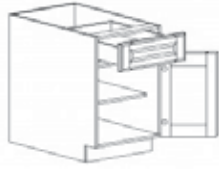

BASE CABINETS

Style: P
Color: Creamy White
With Hand Glaze

BASE CABINET

Item Code	Dimensions		
P- B09	W09"	H34.5"	D24"
P- B12	W12"	H34.5"	D24"
P- B15	W15"	H34.5"	D24"
P- B18	W18"	H34.5"	D24"
P- B21	W21"	H34.5"	D24"