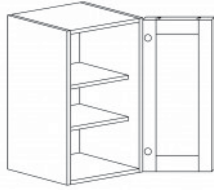

WALL CABINET

Item Code	Dimensions
H- W2130	W21" H30" D12"
H- W2136	W21" H36" D12"
H- W2142	W21" H42" D12"