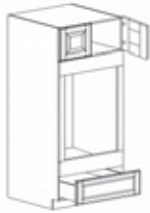

TALL CABINETS

Style: Y

Color: White Shaker

DOUBLE OVEN CABINET

Item Code	Dimensions
Y- DOC3084	W30" H84" D27"
Y- DOC3090	W30" H90" D27"
Y- DOC3096	W30" H96" D27"

Note: framed DOC opening 26 3/4" x 49 1/2"