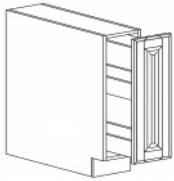

BASE SPICE RACK CABINET

Item Code	Dimensions
A2- BSR09	W09" H34.5" D24"