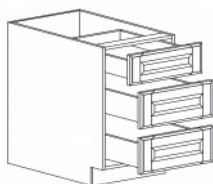

VANITY BASE 3 DRAWER CABINET

Item Code	Dimensions
A3- VBD12-3	W12" H33" D21"
A3- VBD15-3	W15" H33" D21"
A3- VBD18-3	W18" H33" D21"
A3- VBD21-3	W21" H33" D21"