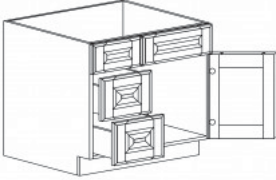

VANITY SINK DRAWER CABINET

Item Code	Dimensions
B- VSD30L (left)	W30" H32" D21"
B- VSD30R (right)	W30" H32" D21"

WALL CABINETS

Style: B

Color: Honey Spice