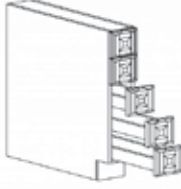

BASE SPICE 5 DRAWER CABINET

Item Code	Dimensions
W- BSDC06	W06" H34.5" D24"