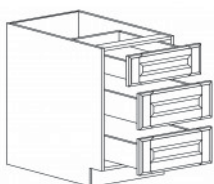

VANITY BASE 3 DRAWER CABINET

Item Code	Dimensions
K- VBD12-3	W12" H33" D21"
K- VBD15-3	W15" H33" D21"
K- VBD18-3	W18" H33" D21"
K- VBD21-3	W21" H33" D21"