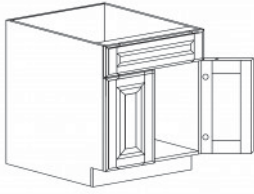

VANITY SINK BASE CABINET

Item Code	Dimensions
C- VSB24	W24" H33" D21"
C- VSB27	W27" H33" D21"
C- VSB30	W30" H33" D21"
C- VSB36	W36" H33" D21"