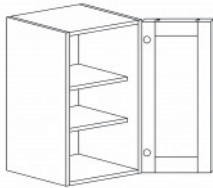

WALL CABINET

Item Code	Dimensions
A1- W0930	W9" H30" D12"
A1- W0936	W9" H36" D12"
A1- W0942	W9" H42" D12"