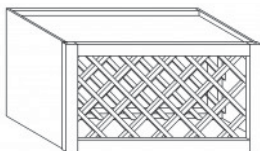

WALL MULLION DOOR CABINET WITH 2 DOORS(glass not included)

Item Code	Dimensions
O- WMD3330	W12" H30" D12"
O- WMD3336	W12" H36" D12"
O- WMD3342	W12" H42" D12"

WALL MULLION DOOR CABINET WITH 2 DOORS(glass not included)

Item Code	Dimensions
O- WMD3630	W36" H30" D12"
O- WMD3636	W36" H36" D12"
O- WMD3642	W36" H42" D12"

WALL OPEN END SHELVES CABINET

Item Code	Dimensions
O- WOES1230	W12" H30" D12"
O- WOES1236	W12" H36" D12"
O- WOES1242	W12" H42" D12"

WALL WINE RACK

Item Code	Dimensions
O- WRC3015	W30" H15" D12"
O- WRC3018	W30" H18" D12"

WALL WINE RACK

Item Code	Dimensions
O- WRC3615	W36" H15" D12"
O- WRC3618	W36" H18" D12"

WALL SPICE DRAWER CABINET

Item Code	Dimensions
O- WSD1206	W12" H06" D12"
O- WSD1806	W18" H06" D12"