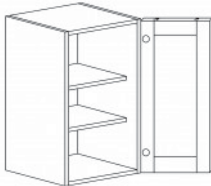

WALL CABINET

Item Code	Dimensions
E- W1530	W15" H30" D12"
E- W1536	W15" H36" D12"
E- W1542	W15" H42" D12"