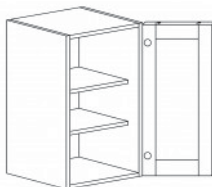

WALL CABINET

Item Code	Dimensions
K- W1830	W18" H30" D12"
K- W1836	W18" H36" D12"
K- W1842	W18" H42" D12"