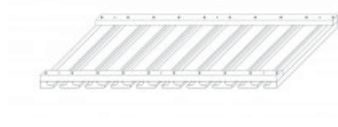

GLASS HANGER MIDDLE

Item Code	Dimensions
H- SGH3012	W30" H1 3/4" D12"
H- SGH3612	W36" H1 3/4" D12"