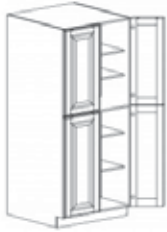

TALL PANTRY CABINET

Item Code	Dimensions
E- PC2484	W24" H84" D24"
E- PC2490	W24" H90" D24"
E- PC2496	W24" H96" D24"