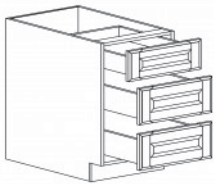

3 DRAWER BASE CABINET

Item Code	Dimensions
A1- DB12-3	W12" H34.5" D24"
A1- DB15-3	W15" H34.5" D24"
A1- DB18-3	W18" H34.5" D24"
A1- DB21-3	W21" H34.5" D24"
A1- DB24-3	W24" H34.5" D24"
A1- DB27-3	W27" H34.5" D24"
A1- DB30-3	W30" H34.5" D24"
A1- DB33-3	W33" H34.5" D24"
A1- DB36-3	W36" H34.5" D24"