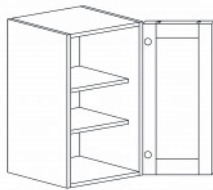

WALL CABINET

Item Code	Dimensions
K- W0930	W9" H30" D12"
K- W0936	W9" H36" D12"
K- W0942	W9" H42" D12"