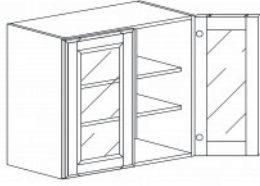

WALL MULLION DOOR CABINET WITH 2 DOORS(glass not included)

Item Code	Dimensions
K- WMD3330	W12" H30" D12"
K- WMD3336	W12" H36" D12"
K- WMD3342	W12" H42" D12"