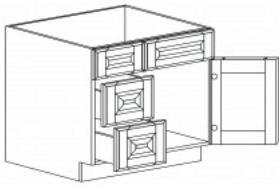

VANITY SINK DRAWER CABINET

Item Code	Dimensions
E- VSD30L (left)	W30" H33" D21"
E- VSD30R (right)	W30" H33" D21"

WALL CABINETS

Style: E

Color: Espresso