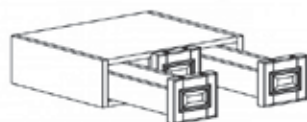

WALL SPICE DRAWER CABINET

Item Code	Dimensions
A3- WSD1206	W12" H06" D12"
A3- WSD1806	W18" H06" D12"