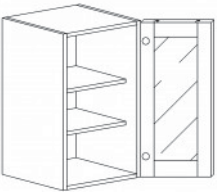

WALL MULLION DOOR CABINET(glass not included)

Item Code	Dimensions
O- WMD1830	W18" H30" D12"
O- WMD1836	W18" H36" D12"
O- WMD1842	W18" H42" D12"