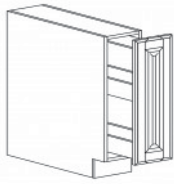

BASE SPICE RACK CABINET

Item Code	Dimensions
K- BSR09	W09" H34.5" D24"