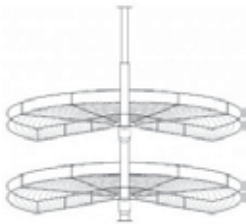

LAZY SUSAN SPINNER

Item Code	Dimensions
BLS Spinner	One Size