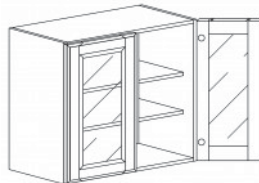

WALL MULLION DOOR CABINET WITH 2 DOORS(glass not included)

Item Code	Dimensions
E- WMD2730	W27" H30" D12"
E- WMD2736	W27" H36" D12"
E- WMD2742	W27" H42" D12"