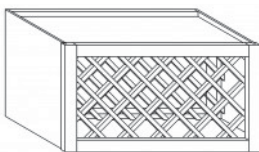

WALL WINE RACK

Item Code	Dimensions
A1- WRC3015	W30" H15" D12"
A1- WRC3018	W30" H18" D12"