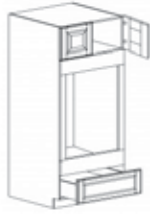

TALL CABINETS

Style: A-2

Color: Gray Shaker

DOUBLE OVEN CABINET

Item Code	Dimensions
A2- DOC3084	W30" H84" D24"
A2- DOC3090	W30" H90" D24"
A2- DOC3096	W30" H96" D24"

Note: Frameless DOC opening 28 1/2" x 56 1/4" inside dimension. Cabinet comes with trim material.