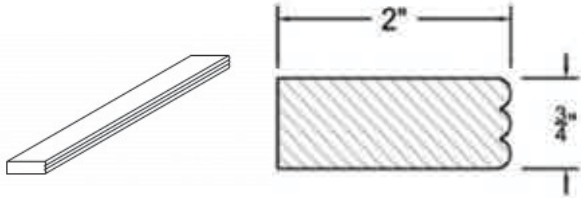

### OUTSIDE CORNER MOLDING

Item Code	Dimensions
P- OCM8	W7/8" x 96"

**OGEE MOLDING**

Item Code	Dimensions
P- OGM8	W2" x 96"

**TRIPLE BEAD MOLDING**

Item Code	Dimensions
P- TBM8	W2" x 96"

**DECORATIVE ROPE MOLDING**