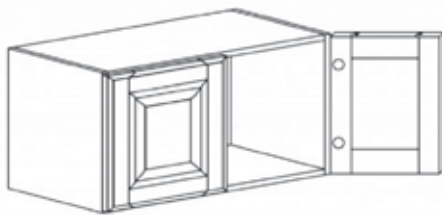

WALL 2 DOORS CABINET

Item Code	Dimensions
H- W3012	W30" H12" D12"
H- W3015	W30" H15" D12"
H- W3018	W30" H18" D12"
H- W3021	W30" H21" D12"
H- W3024	W30" H24" D12"