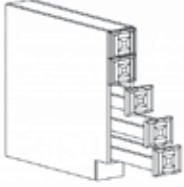

BASE SPICE 5 DRAWER CABINET

Item Code	Dimensions
B- BSDC06	W06" H34.5" D24"