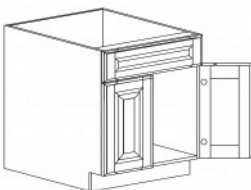

SINK BASE CABINET

Item Code	Dimensions
A1- SB24	W24" H34.5" D24"
A1- SB27	W27" H34.5" D24"
A1- SB30	W30" H34.5" D24"
A1- SB33	W33" H34.5" D24"
A1- SB36	W36" H34.5" D24"
A1- SB39	W39" H34.5" D24"
A1- SB42	W42" H34.5" D24"