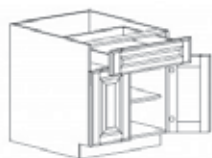

BASE CABINET

Item Code	Dimensions
C- B24	W24" H34.5" D24"
C- B27	W27" H34.5" D24"
C- B30	W30" H34.5" D24"
C- B33	W33" H34.5" D24"
C- B36	W36" H34.5" D24"
C- B39	W39" H34.5" D24"
C- B42	W42" H34.5" D24"