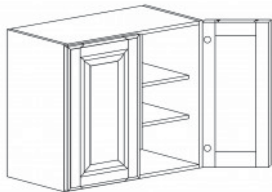

WALL 2 DOORS CABINET

Item Code	Dimensions
O- W2730	W27" H30" D12"
O- W2736	W27" H36" D12"
O- W2742	W27" H42" D12"