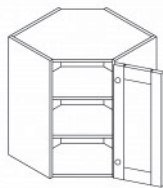

WALL DIAGONAL CABINET

Item Code	Dimensions
Y- WDC2430	W24" H30" D12"
Y- WDC2436	W24" H36" D12"
Y- WDC2436-15	W24" H36" D15"
Y- WDC2442	W24" H42" D12"
Y- WDC2442-15	W24" H42" D15"