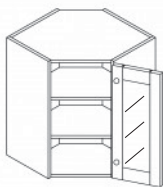

Item Code	Dimensions
Y- WDC2430	W24" H30" D12"
Y- WDC2436	W24" H36" D12"
Y- WDC2436-15	W24" H36" D15"
Y- WDC2442	W24" H42" D12"
Y- WDC2442-15	W24" H42" D15"

**WALL DIAGONAL MULLION DOOR CABINET(glass not included)**