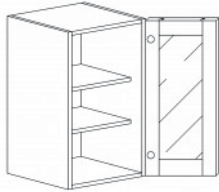

WALL MULLION DOOR CABINET(glass not included)

Item Code	Dimensions
C- WMD2130	W21" H30" D12"
C- WMD2136	W21" H36" D12"
C- WMD2142	W21" H42" D12"