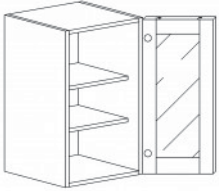

**WALL MULLION DOOR CABINET(glass not included)**

Item Code	Dimensions
C- WMD1230	W12" H30" D12"
C- WMD1236	W12" H36" D12"
C- WMD1242	W12" H42" D12"

**WALL MULLION DOOR CABINET(glass not included)**

Item Code	Dimensions
C- WMD1530	W15" H30" D12"
C- WMD1536	W15" H36" D12"
C- WMD1542	W15" H42" D12"