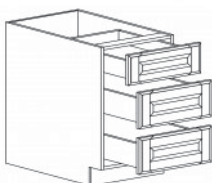

VANITY BASE 3 DRAWER CABINET

Item Code	Dimensions
P- VBD12-3	W12" H33" D21"
P- VBD15-3	W15" H33" D21"
P- VBD18-3	W18" H33" D21"
P- VBD21-3	W21" H33" D21"