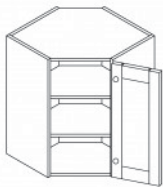

Item Code	Dimensions
P- WDC2430	W24" H30" D12"
P- WDC2436	W24" H36" D12"
P- WDC2436-15	W24" H36" D15"
P- WDC2442	W24" H42" D12"
P- WDC2442-15	W24" H42" D15"

**WALL DIAGONAL MULLION DOOR CABINET(glass not included)**