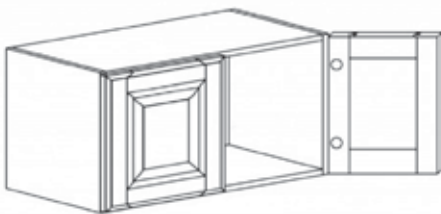

WALL 2 DOORS CABINET

Item Code	Dimensions
W- W3312	W33" H12" D12"
W- W3315	W33" H15" D12"
W- W3318	W33" H18" D15"
W- W3321	W33" H21" D12"
W- W3324	W33" H24" D15"

WALL 2 DOORS CABINET