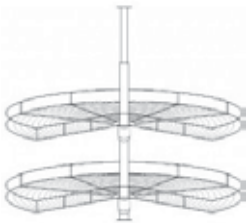

Item Code	Dimensions
BLS Spinner	One Size

WASTE BASKET