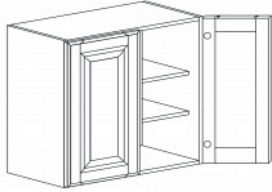

WALL 2 DOORS CABINET

Item Code	Dimensions
O- W2430	W24" H30" D12"
O- W2436	W24" H36" D12"
O- W2442	W24" H42" D12"