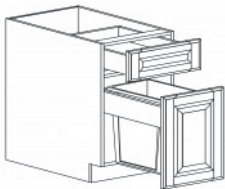

BASE WASTE BASKET CABINET

Item Code	Dimensions
A1- BWBK18-2	W18" H34.5" D24"

Waste basket sold separately
BWBK18-2 is for dual waste baskets