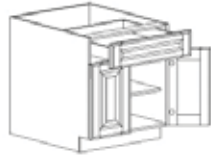

BASE CABINET

Item Code	Dimensions
A1- B24	W24" H34.5" D24"
A1- B27	W27" H34.5" D24"
A1- B30	W30" H34.5" D24"
A1- B33	W33" H34.5" D24"
A1- B36	W36" H34.5" D24"
A1- B39	W39" H34.5" D24"
A1- B42	W42" H34.5" D24"