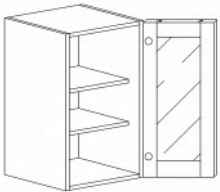

WALL MULLION DOOR CABINET(glass not included)

Item Code	Dimensions
Y- WMD1830	W18" H30" D12"
Y- WMD1836	W18" H36" D12"
Y- WMD1842	W18" H42" D12"