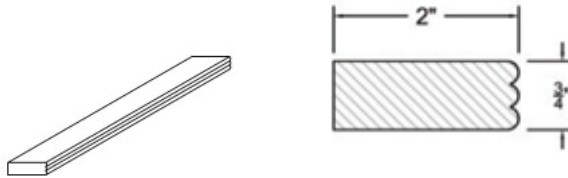

Item Code	Dimensions
E- MI8	W1/2" x 96

**OUTSIDE CORNER MOLDING**

Item Code	Dimensions
E- OCM8	W7/8" x 96

**OGEE MOLDING**

Item Code	Dimensions
E- OGM8	W2" x 96"

**TRIPLE BEAD MOLDING**

Item Code	Dimensions
E- TBM8	W2" x 96"