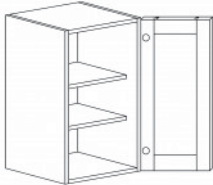

WALL CABINET

Item Code	Dimensions
B- W1230	W12" H30" D12"
B- W1236	W12" H36" D12"
B- W1242	W12" H42" D12"