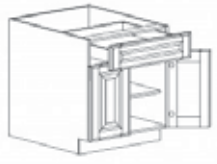

BASE CABINET

Item Code	Dimensions
K- B24	W24" H34.5" D24"
K- B27	W27" H34.5" D24"
K- B30	W30" H34.5" D24"
K- B33	W33" H34.5" D24"
K- B36	W36" H34.5" D24"
K- B39	W39" H34.5" D24"
K- B42	W42" H34.5" D24"