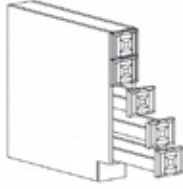

BASE SPICE 5 DRAWER CABINET

Item Code	Dimensions
K- BSDC06	W06" H34.5" D24"