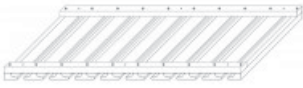

GLASS HANGER

Item Code	Dimensions
C- SGH3012	W30" H1 3/4" D12"
C- SGH3612	W36" H1 3/4" D12"