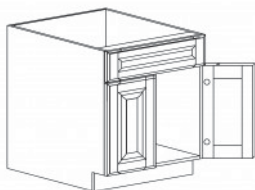

SINK BASE CABINET

Item Code	Dimensions
O- SB24	W24" H34.5" D24"
O- SB27	W27" H34.5" D24"
O- SB30	W30" H34.5" D24"
O- SB33	W33" H34.5" D24"
O- SB36	W36" H34.5" D24"
O- SB39	W39" H34.5" D24"
O- SB42	W42" H34.5" D24"