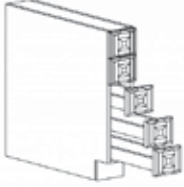

BASE SPICE 5 DRAWER CABINET

Item Code	Dimensions
H- BSDC06	W06" H34.5" D24"