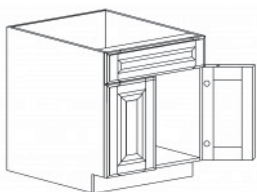

SINK BASE CABINET

Item Code	Dimensions
C- SB24	W24" H34.5" D24"
C- SB27	W27" H34.5" D24"
C- SB30	W30" H34.5" D24"
C- SB33	W33" H34.5" D24"
C- SB36	W36" H34.5" D24"
C- SB39	W39" H34.5" D24"
C- SB42	W42" H34.5" D24"