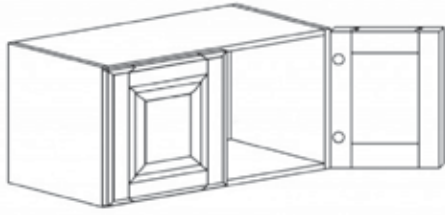

WALL 2 DOORS CABINET

Item Code	Dimensions
W- W3612	W36" H12" D12"
W- W3615	W36" H15" D12"
W- W3618	W36" H18" D12"
W- W3621	W36" H21" D12"
W- W3624	W36" H24" D12"