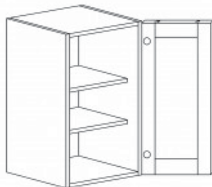

WALL CABINET

Item Code	Dimensions
A1- W1530	W15" H30" D12"
A1- W1536	W15" H36" D12"
A1- W1542	W15" H42" D12"