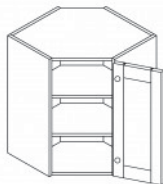

Item Code	Dimensions
O- WDC2430	W24" H30" D12"
O- WDC2436	W24" H36" D12"
O- WDC2436-15	W24" H36" D15"
O- WDC2442	W24" H42" D12"
O- WDC2442-15	W24" H42" D15"

**WALL DIAGONAL MULLION DOOR CABINET(glass not included)**