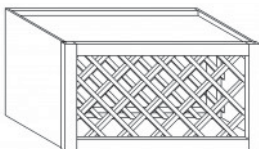

WALL WINE RACK

Item Code	Dimensions
A2- WRC3615	W36" H15" D12"
A2- WRC3618	W36" H18" D12"