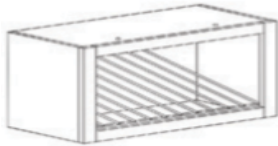

WALL DISH CABINET

Item Code	Dimensions
O- WCD3015	W30" H15" D12"

WALL DIAGONAL CABINET