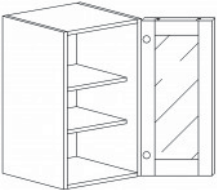

WALL MULLION DOOR CABINET(glass not included)

Item Code	Dimensions
P- WMD1830	W18" H30" D12"
P- WMD1836	W18" H36" D12"
P- WMD1842	W18" H42" D12"