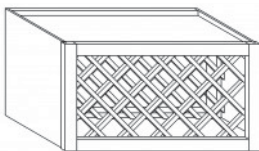

WALL WINE RACK

Item Code	Dimensions
A3- WRC3615	W36" H15" D12"
A3- WRC3618	W36" H18" D12"