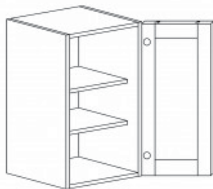

WALL CABINET

Item Code	Dimensions
K- W1530	W15" H30" D12"
K- W1536	W15" H36" D12"
K- W1542	W15" H42" D12"