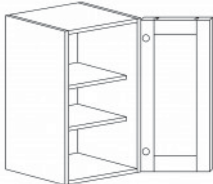

WALL CABINET

Item Code	Dimensions
B- W1530	W15" H30" D12"
B- W1536	W15" H36" D12"
B- W1542	W15" H42" D12"