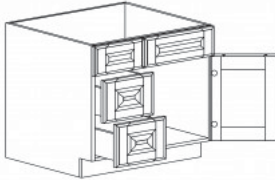

### VANITY SINK DRAWER CABINET

Item Code	Dimensions
A1- VSD30L (left)	W30" H33" D21"
A1- VSD30R (right)	W30" H33" D21"