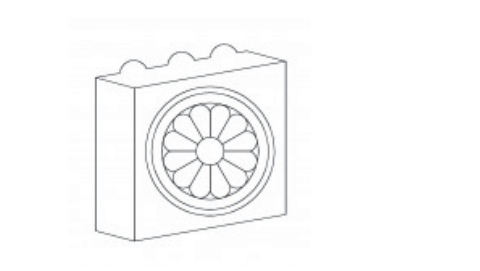

CROWN MOLDING

Item Code	Dimensions
K- CCM8	W4" x 96"

WALL DECO DOOR PANEL

Item Code	Dimensions
K- D1230W	W12" H30" D3/4"
K- D1236W	W12" H36" D3/4"
K- D1242W	W12" H42" D3/4"

BASE DECO DOOR PANEL

Item Code	Dimensions
K- D2430B	W24" H30" D3/4"

VALANCE DECO FLOWER

Item Code	Dimensions
K- DECO Flower S	W14 1/4" H2 1/2"
K- DECO Flower M	W18 3/4" H2 1/2"
K- DECO Flower L	W20 1/4" H4 1/4"

DISHWASHER PANEL

Item Code	Dimensions
K- DWR	2" Front Dimension

FLOWER CUBE

Item Code	Dimensions
K- Flower	3" x 3"

Note: has 3 raised ribs on back, intended to be used with fluted filler (RWF)

FINISH DOOR MOLDING

Item Code	Dimensions
K- DM8	W2 7/8" x 96"