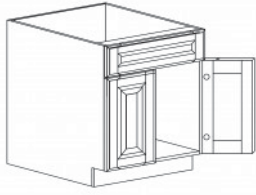

VANITY SINK BASE CABINET

Item Code	Dimensions
K- VSB24	W24" H33" D21"
K- VSB27	W27" H33" D21"
K- VSB30	W30" H33" D21"
K- VSB36	W36" H33" D21"