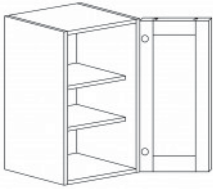

WALL CABINET

Item Code	Dimensions
W- W2130	W21" H30" D12"
W- W2136	W21" H36" D12"
W- W2142	W21" H42" D12"