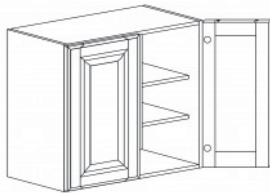

WALL 2 DOORS CABINET

Item Code	Dimensions
Y- W3630	W36" H30" D12"
Y- W3636	W36" H36" D12"
Y- W3642	W36" H42" D12"