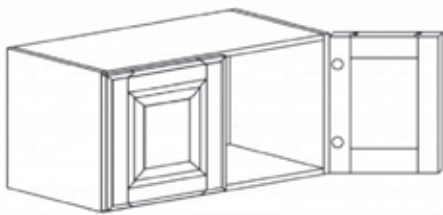

WALL 2 DOORS CABINET

Item Code	Dimensions
K- W3012	W30" H12" D12"
K- W3015	W30" H15" D12"
K- W3018	W30" H18" D12"
K- W3021	W30" H21" D12"
K- W3024	W30" H24" D12"