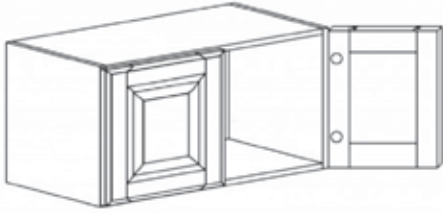

WALL 2 DOORS CABINET

Item Code	Dimensions
K- W3612	W36" H12" D12"
K- W3615	W36" H15" D12"
K- W3618	W36" H18" D12"
K- W3621	W36" H21" D12"
K- W3624	W36" H24" D12"