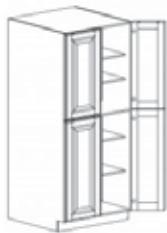

TALL PANTRY CABINET

Item Code	Dimensions
K- PC3084	W30" H84" D24"
K- PC3090	W30" H90" D24"
K- PC3096	W30" H96" D24"

VANITY CABINETS

Style: K

Color: Kingfield Maple