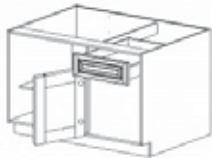

BASE BLIND CABINET

Item Code	Dimensions
O- BBC39	W39" H34.5" D24"
O- BBC42	W42" H34.5" D24"
O- BBC45	W45" H34.5" D24"