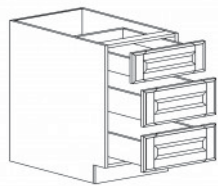

3 DRAWER BASE CABINET

Item Code	Dimensions
A2- DB12-3	W12" H34.5" D24"
A2- DB15-3	W15" H34.5" D24"
A2- DB18-3	W18" H34.5" D24"
A2- DB21-3	W21" H34.5" D24"
A2- DB24-3	W24" H34.5" D24"
A2- DB27-3	W27" H34.5" D24"
A2- DB30-3	W30" H34.5" D24"
A2- DB33-3	W33" H34.5" D24"
A2- DB36-3	W36" H34.5" D24"