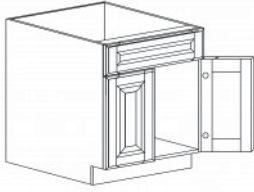

VANITY SINK BASE CABINET

Item Code	Dimensions
E- VSB24	W24" H33" D21"
E- VSB27	W27" H33" D21"
E- VSB30	W30" H33" D21"
E- VSB36	W36" H33" D21"