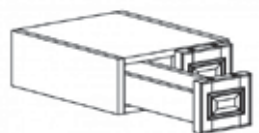

WALL SPICE DRAWER CABINET

Item Code	Dimensions
A3- WSD1206	W12" H06" D12"
A3- WSD1806	W18" H06" D12"