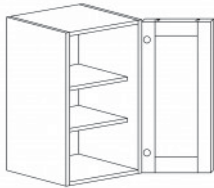

WALL CABINET

Item Code	Dimensions
A2- W0930	W9" H30" D12"
A2- W0936	W9" H36" D12"
A2- W0942	W9" H42" D12"