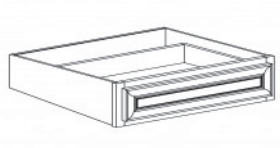

BASE KITCHEN SIZE DRAWER

Item Code	Dimensions
K- BKD24	W24" H7 3/8" D21"
K- BKD30	W30" H7 3/8" D21"
K- BKD36	W36" H7 3/8" D21"