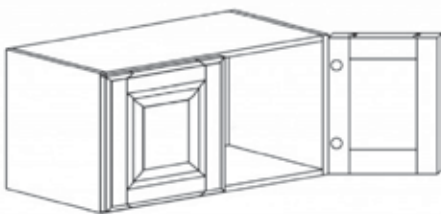

WALL 2 DOORS CABINET

Item Code	Dimensions
W- W3012	W30" H12" D12"
W- W3015	W30" H15" D12"
W- W3018	W30" H18" D12"
W- W3021	W30" H21" D12"
W- W3024	W30" H24" D12"

WALL 2 DOORS CABINET