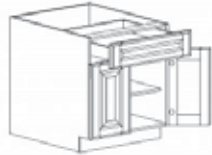

BASE CABINET

Item Code	Dimensions
A2- B24	W24" H34.5" D24"
A2- B27	W27" H34.5" D24"
A2- B30	W30" H34.5" D24"
A2- B33	W33" H34.5" D24"
A2- B36	W36" H34.5" D24"
A2- B39	W39" H34.5" D24"
A2- B42	W42" H34.5" D24"