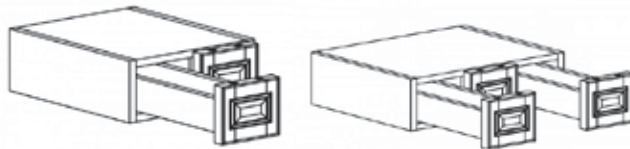

WALL SPICE DRAWER CABINET

Item Code	Dimensions
K- WSD1206	W12" H06" D12"
K- WSD1806	W18" H06" D12"