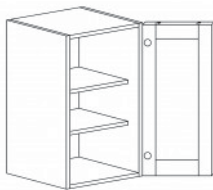

WALL CABINET

Item Code	Dimensions
A1- W1230	W12" H30" D12"
A1- W1236	W12" H36" D12"
A1- W1242	W12" H42" D12"