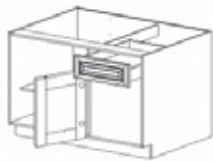

BASE BLIND CABINET

Item Code	Dimensions
K- BBC39	W39" H34.5" D24"
K- BBC42	W42" H34.5" D24"
K- BBC45	W45" H34.5" D24"