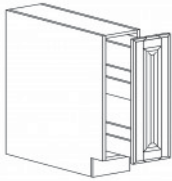

BASE SPICE RACK CABINET

Item Code	Dimensions
W- BSR09	W09" H34.5" D24"