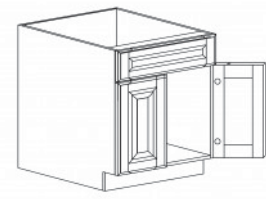

VANITY SINK BASE CABINET

Item Code	Dimensions
A3- VSB24	W24" H33" D21"
A3- VSB27	W27" H33" D21"
A3- VSB30	W30" H33" D21"
A3- VSB36	W36" H33" D21"