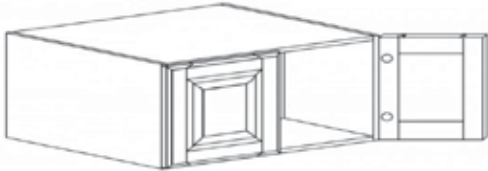

WALL 2 DOORS CABINET

Item Code	Dimensions
A1- W3612-24	W36" H12" D24"
A1- W3615-24	W36" H15" D24"
A1- W3618-24	W36" H18" D24"
A1- W3621-24	W36" H21" D24"
A1- W3624-24	W36" H24" D24"