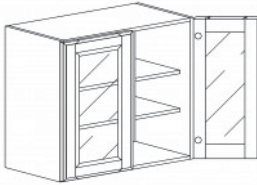

WALL MULLION DOOR CABINET WITH 2 DOORS(glass not included)

Item Code	Dimensions
P- WMD2430	W24" H30" D12"
P- WMD2436	W24" H36" D12"
P- WMD2442	W24" H42" D12"