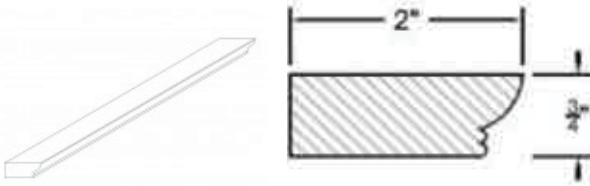

DECORATIVE ROPE MOLDING

Item Code	Dimensions
O- MI8	W1/2" x 96

OUTSIDE CORNER MOLDING

Item Code	Dimensions
O- OCM8	W7/8" x 96

OGEE MOLDING

Item Code	Dimensions
O- OGM8	W2" x 96"