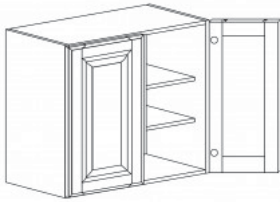

**WALL 2 DOORS CABINET**

Item Code	Dimensions
A1- W3030	W30" H30" D12"
A1- W3036	W30" H36" D12"
A1- W3042	W30" H42" D12"

**WALL 2 DOORS CABINET**

Item Code	Dimensions
A1- W3312	W33" H12" D12"
A1- W3315	W33" H15" D12"
A1- W3318	W33" H18" D12"
A1- W3321	W33" H21" D12"
A1- W3324	W33" H24" D12"