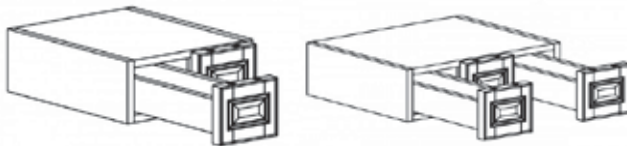

WALL WINE RACK

Item Code	Dimensions
O- WRC3615	W36" H15" D12"
O- WRC3618	W36" H18" D12"

WALL SPICE DRAWER CABINET

Item Code	Dimensions
O- WSD1206	W12" H06" D12"
O- WSD1806	W18" H06" D12"