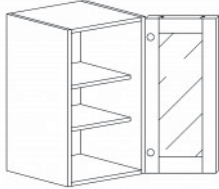

WALL MULLION DOOR CABINET(glass not included)

Item Code	Dimensions
A2- WMD1230	W12" H30" D12"
A2- WMD1236	W12" H36" D12"
A2- WMD1242	W12" H42" D12"