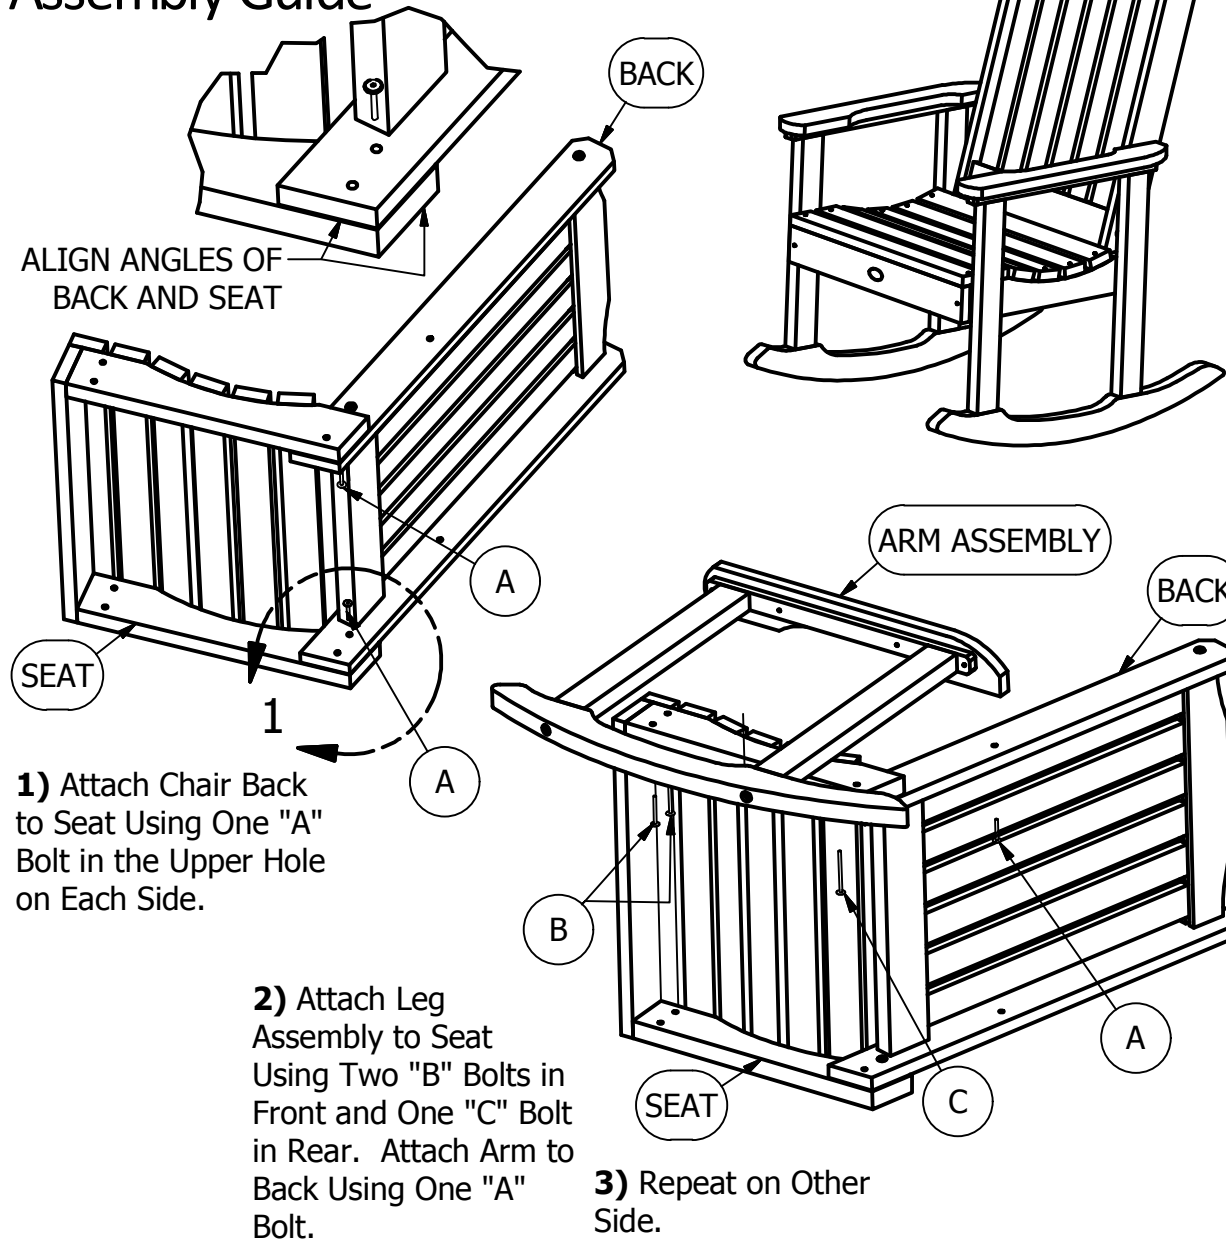

Lehigh Rocking Chair

Assembly Guide

HARDWARE

A  x4
1/4"-20 X 1.5"

B  x4
1/4"-20 X 2"

C  x2
1/4"-20 X 3"

IMPORTANT!

DO NOT fully tighten the bolts until all bolts are started. Once all bolts are inserted, go back & tighten all the bolts.