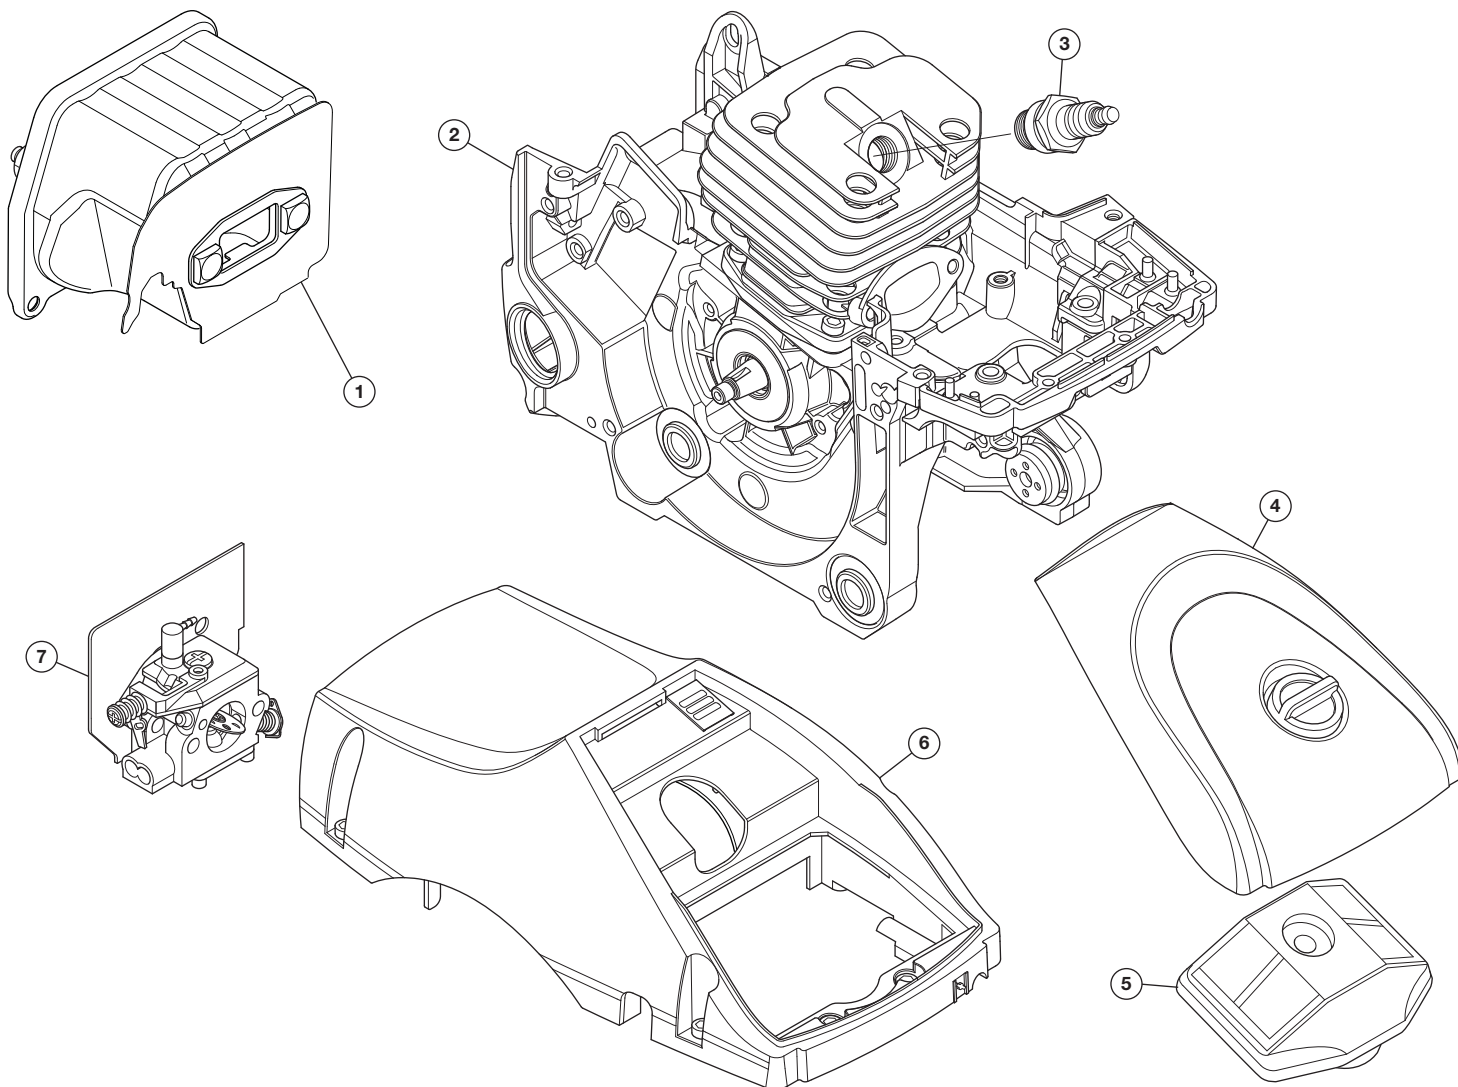

REPLACEMENT PARTS - MODELS RM4214, RM4216, RM4218, RM4218C AND RM4218N 42CC CHAIN SAWS

PPNs 41AY425S983, 41AY427S983, 41AY429S983, 41AY429C983 and 41AY42NC983

Item	Part No.	Description
1	753-08106	Muffler Assembly
2	753-08331	42cc Short Block Assembly
3	753-08107	Spark Plug
4	753-08129	Air Filter Cover Assembly

Item	Part No.	Description
5	753-08134	Air Filter
6	753-08135	Cylinder Cover Assembly (with Plate and Screws (5))
7	753-08137	Carburetor Assembly

REPLACEMENT PARTS - MODELS RM4214, RM4216, RM4218, RM4218C AND RM4218N 42CC CHAIN SAWS

PPNs 41AY425S983, 41AY427S983, 41AY429S983, 41AY429C983 and 41AY42NC983

Item	Part No.	Description	Item	Part No.	Description
1	753-08247	Saw Chain 14" (for RM4214)	11	753-08221	Choke Lever Assembly
	753-08244	Saw Chain 16" (for RM4216)	12	753-08223	Stop Switch Assembly
	753-08314	Saw Chain 18" (for RM4218, RM4218C and RM4218N)	13	753-08132	Throttle Rod
2	753-08245	Guide Bar 14" (for RM4214)	14	753-08123	Fuel Filter
	753-08243	Guide Bar 16" (for RM4216)	15	753-08133	Fuel Cap Assembly
	753-08313	Guide Bar 18" (for RM4218, RM4218C and RM4218N)	16	753-08222	Oil Cap Assembly
3	753-08105	Guide Bar Nuts (2)	17	753-08138	Ignition Module Assembly (with Screws (2))
4	753-08219	Sprocket	18	753-08131	Flywheel Assembly
5	753-08220	Clutch Drum Assembly	19	753-08310	Starter Housing Assembly
6	753-08145	Clutch Assembly	20	753-08143	Chainsaw Brake Assembly
7	753-08130	Chainsaw Handle Assembly (with Screws (4))			
8	753-08128	Spike Plate (with Screws (2))			
9	753-08142	Fuel Tank Assembly			
10	753-08127	Primer Bulb			