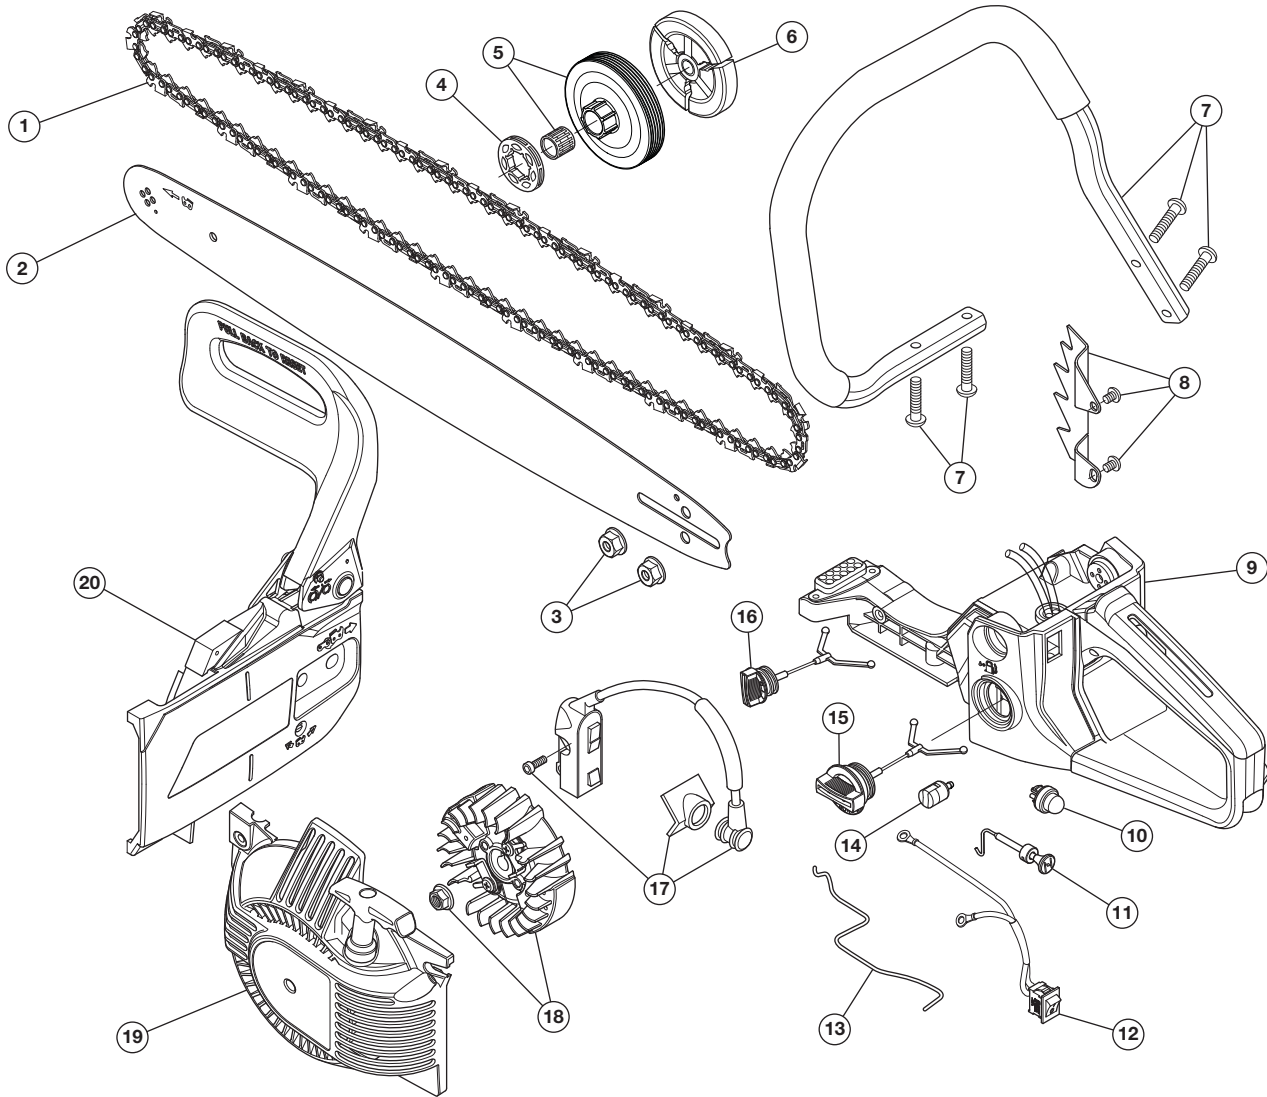

REPLACEMENT PARTS - MODELS RM4214, RM4216, RM4218, RM4218C AND RM4218N 42CC CHAIN SAWS

PPNs 41AY425S983, 41AY427S983, 41AY429S983, 41AY429C983 and 41AY42NC983

Item	Part No.	Description
1	753-08106	Muffler Assembly
2	753-08331	42cc Short Block Assembly
3	753-08107	Spark Plug
4	753-08129	Air Filter Cover Assembly

Item	Part No.	Description
5	753-08134	Air Filter
6	753-08135	Cylinder Cover Assembly (with Plate and Screws (5))
7	753-08137	Carburetor Assembly

REPLACEMENT PARTS - MODELS RM4214, RM4216, RM4218, RM4218C AND RM4218N 42CC CHAIN SAWS

PPNs 41AY425S983, 41AY427S983, 41AY429S983, 41AY429C983 and 41AY42NC983

Item	Part No.	Description	Item	Part No.	Description
1	753-08247	Saw Chain 14" (for RM4214)	11	753-08221	Choke Lever Assembly
	753-08244	Saw Chain 16" (for RM4216)	12	753-08223	Stop Switch Assembly
	753-08314	Saw Chain 18" (for RM4218, RM4218C and RM4218N)	13	753-08132	Throttle Rod
2	753-08245	Guide Bar 14" (for RM4214)	14	753-08123	Fuel Filter
	753-08243	Guide Bar 16" (for RM4216)	15	753-08133	Fuel Cap Assembly
	753-08313	Guide Bar 18" (for RM4218, RM4218C and RM4218N)	16	753-08222	Oil Cap Assembly
3	753-08105	Guide Bar Nuts (2)	17	753-08138	Ignition Module Assembly (with Screws (2))
4	753-08219	Sprocket	18	753-08131	Flywheel Assembly
5	753-08220	Clutch Drum Assembly	19	753-08310	Starter Housing Assembly
6	753-08145	Clutch Assembly	20	753-08143	Chainsaw Brake Assembly
7	753-08130	Chainsaw Handle Assembly (with Screws (4))			
8	753-08128	Spike Plate (with Screws (2))			
9	753-08142	Fuel Tank Assembly			
10	753-08127	Primer Bulb			