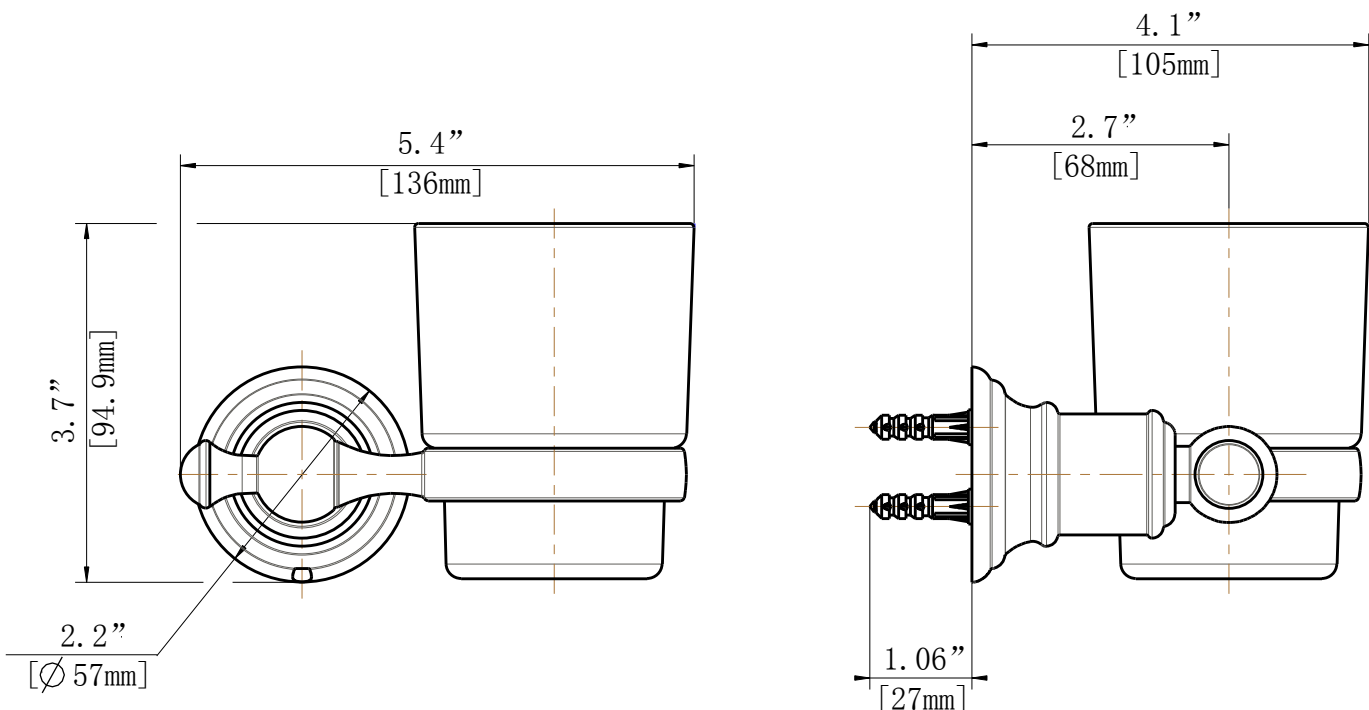

### FEATURES

- 5.4 "L x 3.7"W x 4.1"H
- Coordinates with Estates Series Bath Products
- Easy Installation
- Includes Mounting Hardware and Plastic Anchors
- Tools Required for Installation:
  - Drill with 1/4" Drill Bit
  - Philips Screwdriver
  - Small Flat Head Screwdriver

### Estates Series Classic Collection

Tumbler

MODEL	FINISH
20720P-0804	Brushed Nickel PVD
20720P-0896H	Heritage Bronze

Available for purchase or special order at Home Depot stores.