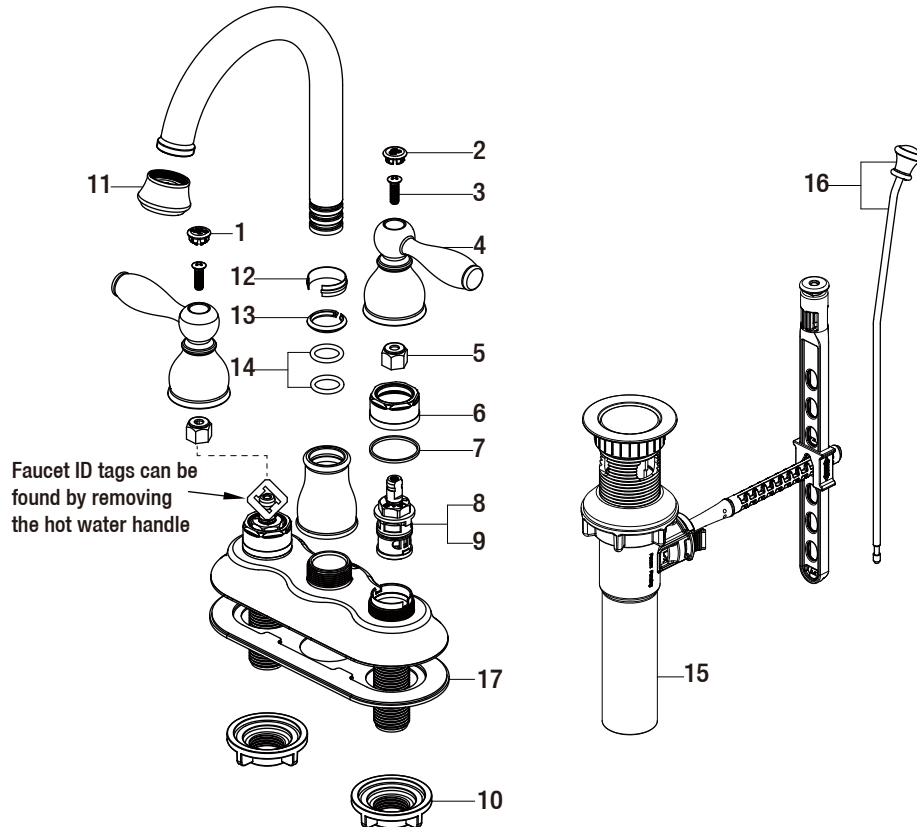

Replacement Parts List

Mandouri 4 in. Centerset 2-Handle High-Arc Bathroom
Faucet in Brushed Nickel

MODEL	SKU #	FINISH
67513W-6A04	201185	Brushed Nickel

Many replacement parts can be purchased online or at your local store. Please use the table below to identify the part SKU number needed, go to HOMEDEPOT.COM, and check for online and store availability. If you can't find the part you are looking for, please call 1-855-HD-GLACIER.

Part	Description	Part #	Internet SKU #	Store SKU #
1	Index H	RP1000104		
2	Index C	RP1000204	206864756	
3	Screw	RP50005		
4	Handle	RP1324604		
5	Inverter	RP64044	206671349	
6	Bonnet nut	RP70193	206671342	
7	Washer	RP64123		
8	Cartridge H	RP20067	301158139	
9	Cartridge C	RP20068	301158129	

Part	Description	Part #	Internet SKU #	Store SKU #
10	Mounting nut	RP56001	203193994	579276
11	Aerator	RP3020004		
12	Washer	RP70077		
13	Clip	RP70106		
14	O-ring	RP60008		
15	ClickInstall™ drain assembly	RP4022804		
16	Lift rod	RP4022704		
17	Gasket	RP80182		