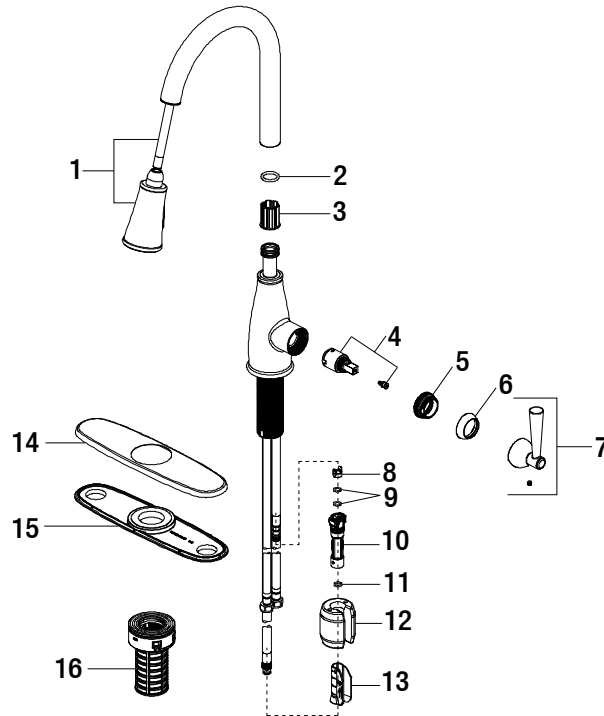

Fairhurst Single-Handle Pull-Down Sprayer Kitchen Faucet

| MODEL | SKU # | FINISH |
|-----------------|------------|-----------------|
| HD67726W-1108D2 | 1004509598 | Stainless Steel |

Many replacement parts can be purchased online or at your local store. Please use the table below to identify the part SKU number needed, go to HOMEDEPOT.COM, and check for online and store availability. If you can't find the part you are looking for, please call 1-855-HD-GLACIER.

| Part | Description | Part # | Internet SKU # | Store SKU # |
|------|---------------------|-------------|----------------|-------------|
| 1 | Spray head and Hose | RP3844408D2 | | |
| 2 | O-ring | RP60071 | | |
| 3 | Wearable ring | RP70380 | | |
| 4 | Cartridge&Screw | RP20052 | | |
| 5 | Bonnet Nut | RP70612 | | |
| 6 | Cap | RP8018408D2 | | |
| 7 | Handle assembly | RP1369708D2 | | |
| 8 | Block | RP70421 | | |
| 9 | O-ring | RP60002 | | |

| Part | Description | Part # | Internet SKU # | Store SKU # |
|------|------------------------|-------------|----------------|-------------|
| 10 | Quick connect assembly | RP70697 | | |
| 11 | O-ring | RP60089 | | |
| 12 | Weight | RP70689 | | |
| 13 | Weight clip | RP70590 | | |
| 14 | Escutcheon | RP8060308D2 | | |
| 15 | Gasket | RP80604 | | |
| 16 | FastMount™ | RP56096 | | |