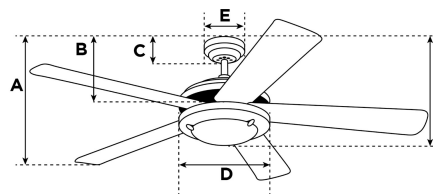

Item Number 7217700

Longo Ceiling Fan

54" Brushed Nickel Finish Reversible Blades
(Maple/Wengue) Includes Light Kit with Frosted Opal Glass

Specifications

Size	54"
Blades	Reversible Plywood Blades (Maple/Wengue)
Blade Pitch	13°
Approved Location	Indoor
Suggested Room Size	N/A
Down Rod	3/4" x 4"
Installation	Down Rod Only
Max. Ceiling Angle	N/A
Lead Wire	54"
Light Bulb Usage	Includes 17 Watt Integrated LED
Control	Remote Control Included
Motor Finish	Brushed Nickel
Motor Material	AC Motor 153mm x 20mm
Reverse Airflow	Yes
Capacitor	Triple
Switch Housing Cap	Not Included

Reversible Wengue
Finish Blades

Energy Information

Airflow Efficiency	94 Cubic Feet Per Minute Per Watt
Electricity Use	61 Watts (excludes lights)
Airflow	5736 Cubic Feet per Minute
Max rpm	203

Warranty

Ceiling fans backed by our Limited Lifetime Warranty have a lifetime motor warranty and a 2-year warranty on all other parts.

A. Top of Canopy to Bottom of Blades	13"
B. Top of Canopy to Bottom of Switch House	6.7"
C. Top of Canopy to Bottom of Canopy	2.1"
D. Width of Motor Housing	7.1"
E. Width of Canopy	5.9"
F. Top of Canopy to Bottom of Glass	14.8"