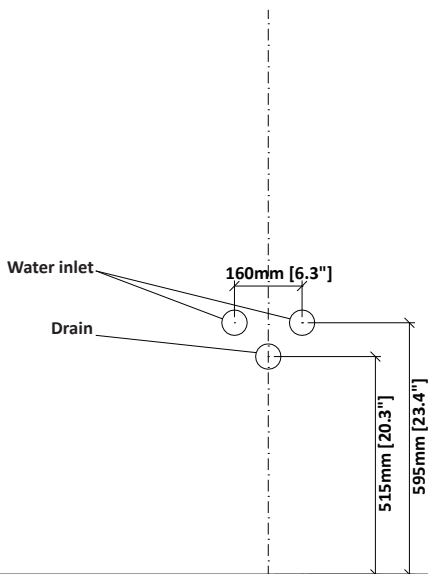

Luz 60 Cabinet Installation Instruction

DIMENSIONS

WARNING !

In the hole on the wall, please be sure to be careful to avoid the internal cables and pipelines.

MATERIALS & TOOLS

Safety glasses, Pencil, Level, Tape measure, Stud Finder, Assorted screwdrivers, Assorted Wrenches, Drill, Screw gun, Caulking gun, Hammer, Screws, Nail anchors/Molly screws.