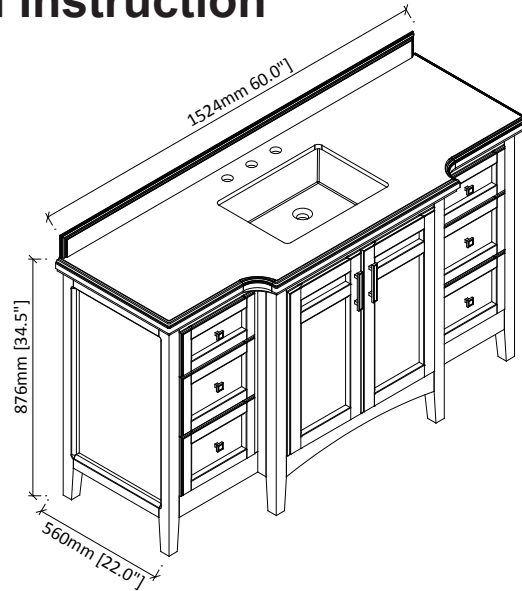

Luz 60 Cabinet Installation Instruction

DIMENSIONS

WARNING !

In the hole on the wall, please be sure to be careful to avoid the internal cables and pipelines.

MATERIALS & TOOLS

Safety glasses, Pencil, Level, Tape measure, Stud Finder, Assorted screwdrivers, Assorted Wrenches, Drill, Screw gun, Caulking gun, Hammer, Screws, Nail anchors/Molly screws.