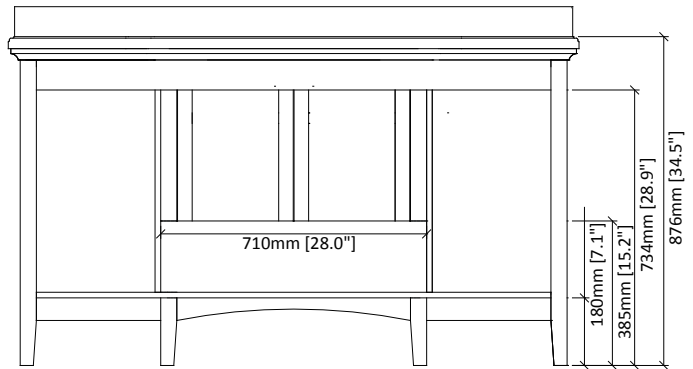

Luz 60 Cabinet Installation Instruction

DIMENSIONS

WARNING !

In the hole on the wall, please be sure to be careful to avoid the internal cables and pipelines.

MATERIALS & TOOLS

Safety glasses, Pencil, Level, Tape measure, Stud Finder, Assorted screwdrivers, Assorted Wrenches, Drill, Screw gun, Caulking gun, Hammer, Screws, Nail anchors/Molly screws.