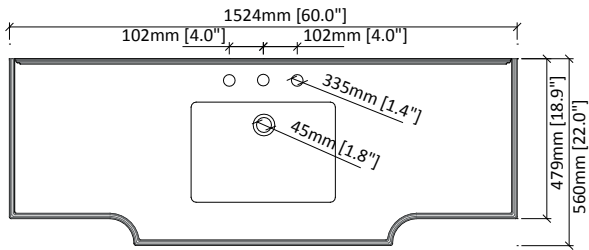

Luz 60 Cabinet Installation Instruction

DIMENSIONS

WARNING !

In the hole on the wall, please be sure to be careful to avoid the internal cables and pipelines.

MATERIALS & TOOLS

Safety glasses, Pencil, Level, Tape measure, Stud Finder, Assorted screwdrivers, Assorted Wrenches, Drill, Screw gun, Caulking gun, Hammer, Screws, Nail anchors/Molly screws.