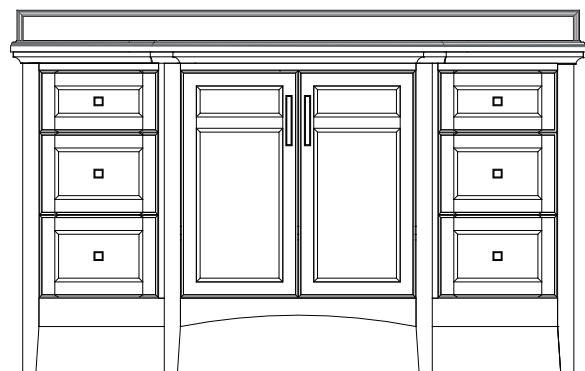

Luz 60 Cabinet Installation Instruction

DIMENSIONS

WARNING !

In the hole on the wall, please be sure to be careful to avoid the internal cables and pipelines.

MATERIALS & TOOLS

Safety glasses, Pencil, Level, Tape measure, Stud Finder, Assorted screwdrivers, Assorted Wrenches, Drill, Screw gun, Caulking gun, Hammer, Screws, Nail anchors/Molly screws.