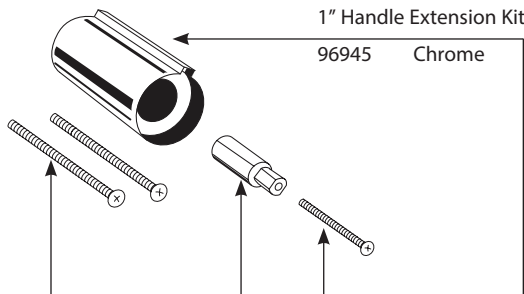

# Illustrated Parts

■ Order by Part Number

CHATEAU® POSI-TEMP® Single-Handle Tub/Shower Valve Only					
MODEL	CONNECTION	STOPS	MODEL	CONNECTION	STOPS
2570	CC	Yes	FP62370	CC	Yes
62370	CC	Yes	FP62390	IPS	Yes
2590	IPS	Yes	FP62320	CC	No
62390	IPS	Yes	FP62300	IPS	No
2520	CC	No	FP62360	PEX	Yes
62320	CC	No	FP62380	PEX	No
2510	IPS	No	FP62365	COLD EXPANSION PEX	No
62300	IPS	No	FP62345	CC/IPS	No
62360	PEX	Yes	FP62385	COLD EXPANSION PEX	Yes
2580	PEX	No			
62380	PEX	No			
62365	COLD EXPANSION PEX	No			
62345	CC/IPS	No			
62385	COLD EXPANSION PEX	Yes			

FP= Flush Plug Included

Note: Flush Plug can be used with existing installations.

TO ORDER PARTS CALL: 1-800-BUY-MOEN

www.moen.com