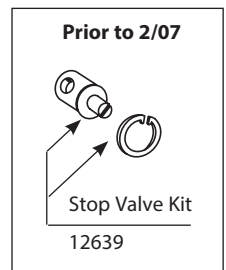

# Illustrated Parts

■ Order by Part Number

CHATEAU® POSI-TEMP® Single-Handle Tub/Shower Valve Only					
MODEL	CONNECTION	STOPS	MODEL	CONNECTION	STOPS
2570	CC	Yes	FP62370	CC	Yes
62370	CC	Yes	FP62390	IPS	Yes
2590	IPS	Yes	FP62320	CC	No
62390	IPS	Yes	FP62300	IPS	No
2520	CC	No	FP62360	PEX	Yes
62320	CC	No	FP62380	PEX	No
2510	IPS	No	FP62365	COLD EXPANSION PEX	No
62300	IPS	No	FP62345	CC/IPS	No
62360	PEX	Yes	FP62385	COLD EXPANSION PEX	Yes
2580	PEX	No			
62380	PEX	No			
62365	COLD EXPANSION PEX	No			
62345	CC/IPS	No			
62385	COLD EXPANSION PEX	Yes			

FP= Flush Plug Included

Note: Flush Plug can be used with existing installations.

TO ORDER PARTS CALL: 1-800-BUY-MOEN

www.moen.com