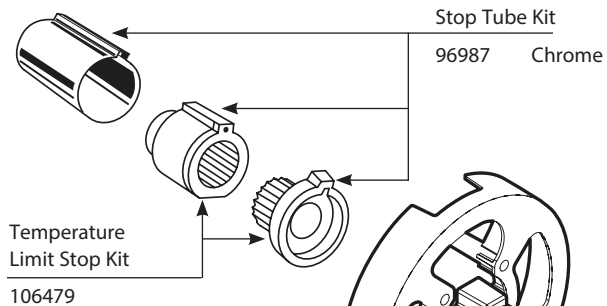

# Illustrated Parts

■ Order by Part Number

CHATEAU® POSI-TEMP® Single-Handle Tub/Shower Valve Only					
MODEL	CONNECTION	STOPS	MODEL	CONNECTION	STOPS
2570	CC	Yes	FP62370	CC	Yes
62370	CC	Yes	FP62390	IPS	Yes
2590	IPS	Yes	FP62320	CC	No
62390	IPS	Yes	FP62300	IPS	No
2520	CC	No	FP62360	PEX	Yes
62320	CC	No	FP62380	PEX	No
2510	IPS	No	FP62365	COLD EXPANSION PEX	No
62300	IPS	No	FP62345	CC/IPS	No
62360	PEX	Yes	FP62385	COLD EXPANSION PEX	Yes
2580	PEX	No			
62380	PEX	No			
62365	COLD EXPANSION PEX	No			
62345	CC/IPS	No			
62385	COLD EXPANSION PEX	Yes			

FP= Flush Plug Included

Note: Flush Plug can be used with existing installations.

TO ORDER PARTS CALL: 1-800-BUY-MOEN

www.moen.com