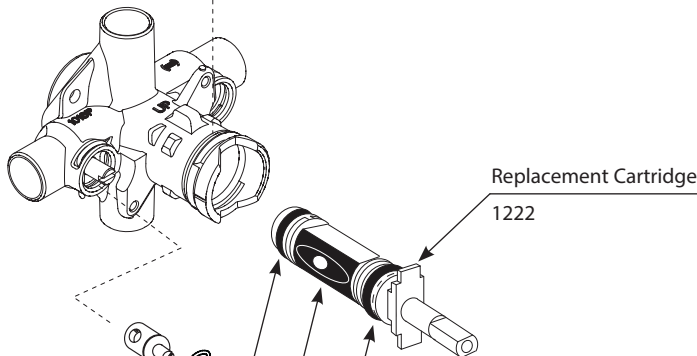

# Illustrated Parts

■ Order by Part Number

CHATEAU® POSI-TEMP® Single-Handle Tub/Shower Valve Only					
MODEL	CONNECTION	STOPS	MODEL	CONNECTION	STOPS
2570	CC	Yes	FP62370	CC	Yes
62370	CC	Yes	FP62390	IPS	Yes
2590	IPS	Yes	FP62320	CC	No
62390	IPS	Yes	FP62300	IPS	No
2520	CC	No	FP62360	PEX	Yes
62320	CC	No	FP62380	PEX	No
2510	IPS	No	FP62365	COLD EXPANSION PEX	No
62300	IPS	No	FP62345	CC/IPS	No
62360	PEX	Yes	FP62385	COLD EXPANSION PEX	Yes
2580	PEX	No			
62380	PEX	No			
62365	COLD EXPANSION PEX	No			
62345	CC/IPS	No			
62385	COLD EXPANSION PEX	Yes			

FP= Flush Plug Included

Note: Flush Plug can be used with existing installations.

TO ORDER PARTS CALL: 1-800-BUY-MOEN

www.moen.com