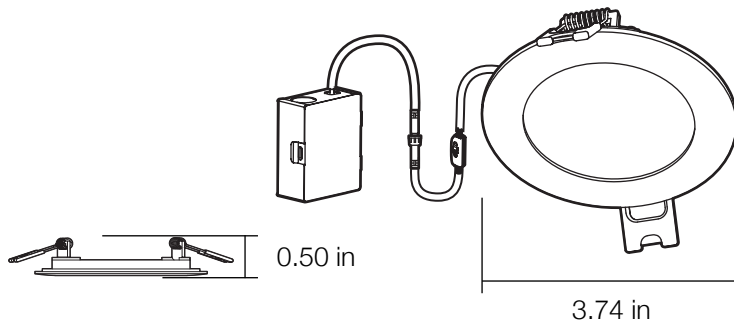

PRODUCT SPECIFICATIONS

3 in LED Slim Color Changing Recessed Kit

91274
SKU# 1003532000

SPECIFICATIONS

Model Number	91274
SKU	1003 532 000
OSMID	306079876
Power	6 W
AC Voltage, Frequency	120V, 60 Hz
Color Temp (nom.)	3000K/ 4000K/ 5000K
Operation Temp	-13°F ~ 113°F
CRI	90
Lumen Output (min.)	370 lm
Dimming	YES
Lifetime Rating	L70/50000Hrs
Efficacy	62 lm/watt

PACKAGING

Weight (±0.5 lb)	0.69 lbs
Size (L x W x H) (±0.1 in)	3.74 in x 3.74 in x 0.50 in
Box Dimensions	5.12 in x 2.83 in x 5.12 in
Gross Weight	0.9725 lbs
UPC	058219912744

DIMMER LIST

LUTRON		
CTCL-153PDH-IV	DVCL-153P-WH	SLV-600P-WH
CTCL-153PDH-WH	DV-600PR-WH	LGCL-153PLH-WH
DVWCL-153PH-WH	DV-600PR-BL	DVW-603PGH-WH
MSCL-OP153M-WH	TG-600PR-WH	DVLV-600PH
TG-600PR-LA	S-600P-WH	DV-103P-WH
TGCL-153PH-WH	TG-603PGH-WH	MRF2-6ND-120WH
S-600P-WH	S2-LH	MALVD-600-WH
AY-600P-LA	DVELV-300P-WH	PD-10NXD-WH