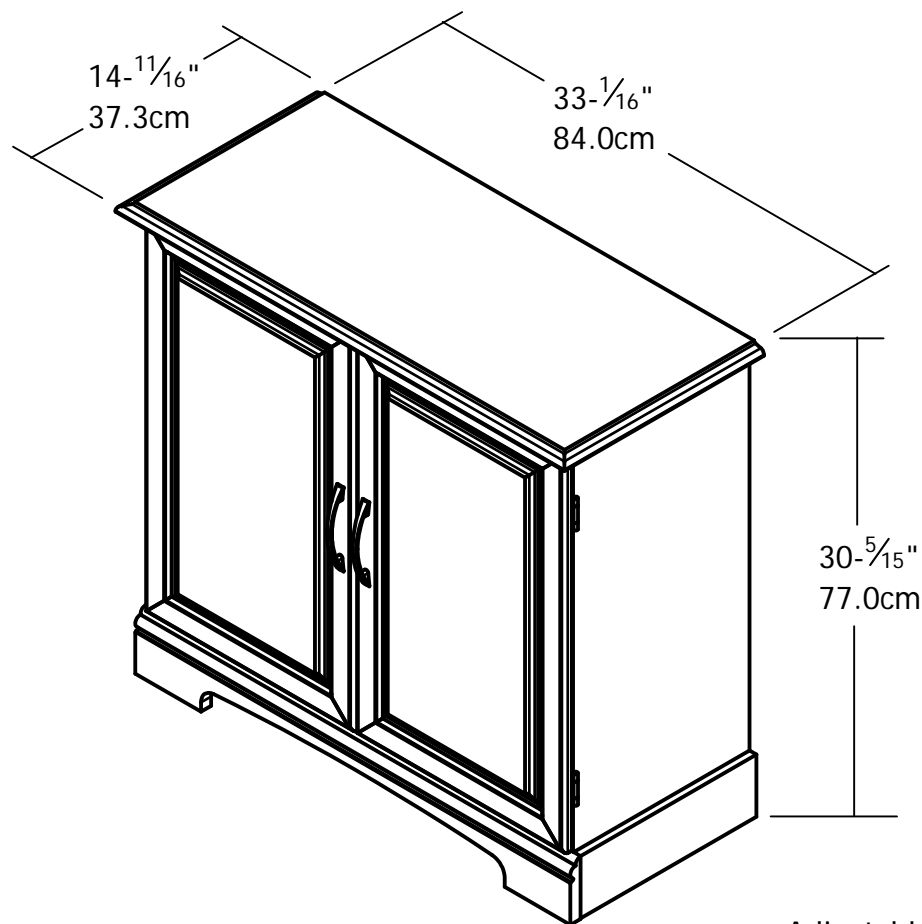

UNIT DESCRIPTION
AQUARIUM STAND

ASSEMBLED DIMENSIONS (H X W X D)

30-5/15" X 33-1/16" X 14-11/16"
77.0cm X 84.0cm X 37.3cm

WEIGHT: 59 LBS (26.7 KG)

Adjustable shelf:
14-7/16" wide
9-11/16" deep

Bottom area:
14-1/2" wide
11-7/16" deep